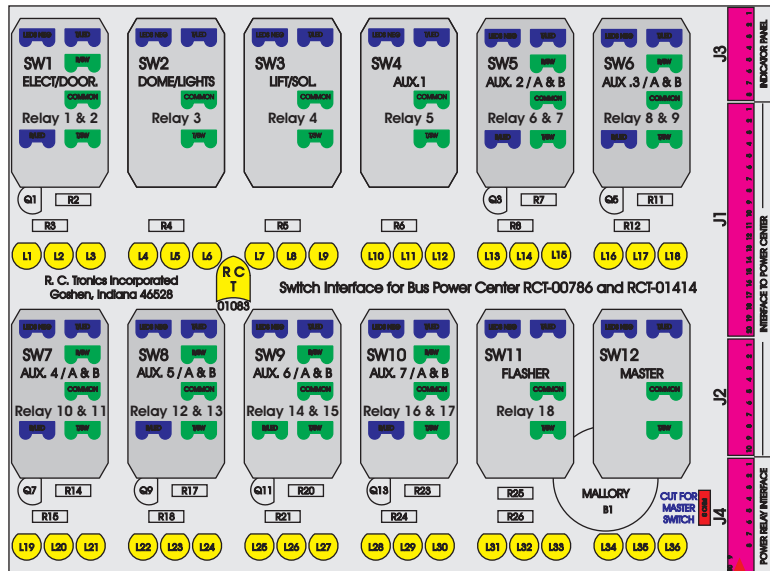

# R. C. Tronics Incorporated

2573 East Kercher Road  
Goshen, Indiana 46528  
Toll Free 1-866-457-7790

Phone 1-574-642-3857  
Fax 1-574-642-3858  
<http://www.rctronics.com>

RCT-01407-1\_\_29, Relays 4A, 4B, 6A, 6B, 7B.

FAC-01407-00000

S-01083

DAT-01349-13006 (6 INCH)

Amp Maten-Loc Three Pin Part Number 1-480700-0  
Flat Face Down. Red 6/A, Black 6/B & Violet 7/B  
Viewed with Ten Pin Tyco Connector Face Down.

Wire Nut Together  
Operates 4/A & 4/B.

Mate-N-Loc operates relays 6A, 6B & 7B with "IGNITION", on RCT-00786 or RCT-01414,  
Bus Power Center connects to J4 on RCT-01083, Dash Switch Center.  
Blue, Orange and White Operates 4A, 4B, with "IGNITION".