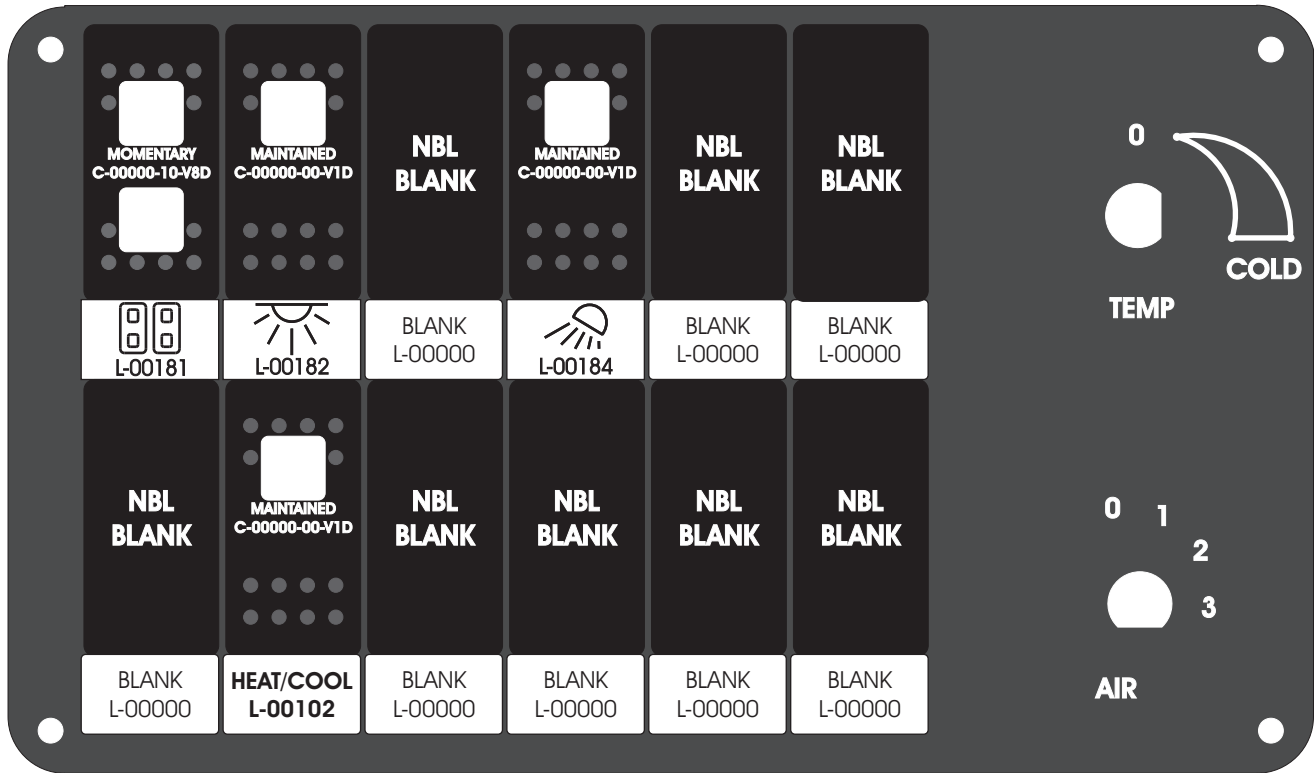

FAC-01407-00000

S-01083

DAT-01349-13006 (6 INCH)

Amp Maten-Loc Three Pin Part Number 1-480700-0  
Flat Face Down. Red 6/A, Black 6/B & Violet 7/B  
Viewed with Ten Pin Tyco Connector Face Down.

Wire Nut Together  
Operates 4/A & 4/B.

Mate-N-Loc operates relays 6A, 6B & 7B with "IGNITION", on RCT-00786 or RCT-01414,  
Bus Power Center connects to J4 on RCT-01083, Dash Switch Center.  
Blue, Orange and White Operates 4A, 4B, with "IGNITION".