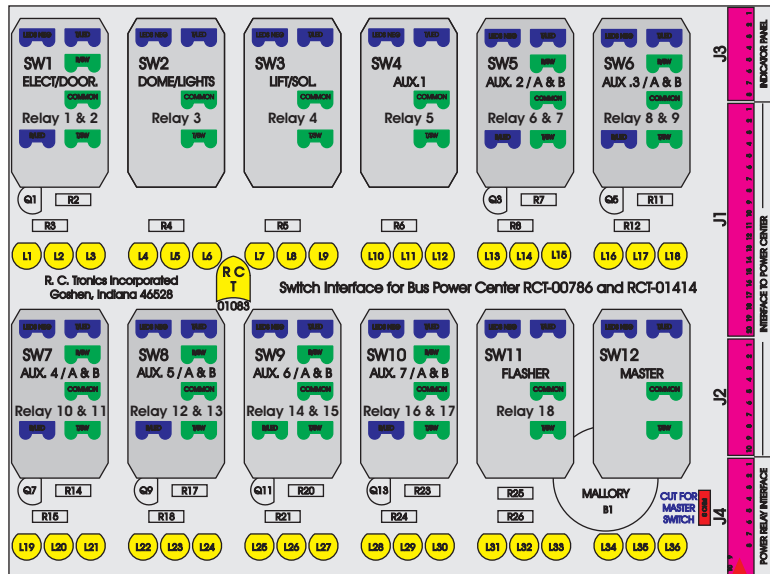

# R. C. Tronics Incorporated

2573 East Kercher Road  
Goshen, Indiana 46528  
Toll Free 1-866-457-7790

Phone 1-574-642-3857  
Fax 1-574-642-3858  
<http://www.rctronics.com>

RCT-01407-1\_\_30, Relays 4A, 4B, 6A, 6B, 7B.

FAC-01407-00000

S-01083

DAT-01349-13006 (6 INCH)

Amp Maten-Loc Three Pin Part Number 1-480700-0  
Flat Face Down. Red 6/A, Black 6/B & Violet 7/B  
Viewed with Ten Pin Tyco Connector Face Down.

Wire Nut Together  
Operates 4/A & 4/B.

Mate-N-Loc operates relays 6A, 6B & 7B with "IGNITION", on RCT-00786 or RCT-01414,  
Bus Power Center connects to J4 on RCT-01083, Dash Switch Center.  
Blue, Orange and White Operates 4A, 4B, with "IGNITION".