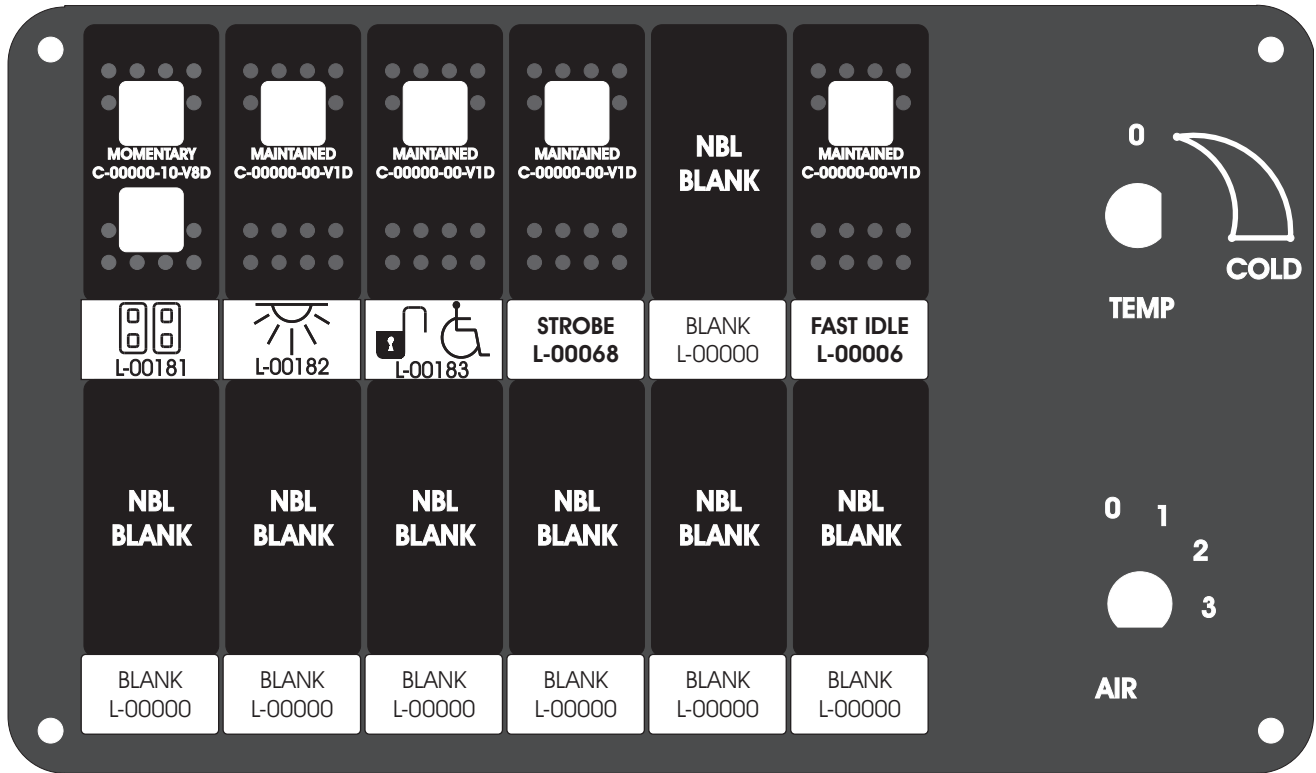

FAC-01407-00000

S-01083

DAT-01349-13006 (6 INCH)

Amp Maten-Loc Three Pin Part Number 1-480700-0  
Flat Face Down. Red 6/A, Black 6/B & Violet 7/B  
Viewed with Ten Pin Tyco Connector Face Down.

Wire Nut Together  
Operates 4/A & 4/B.

Mate-N-Loc operates relays 6A, 6B & 7B with "IGNITION", on RCT-00786 or RCT-01414,  
Bus Power Center connects to J4 on RCT-01083, Dash Switch Center.  
Blue, Orange and White Operates 4A, 4B, with "IGNITION".