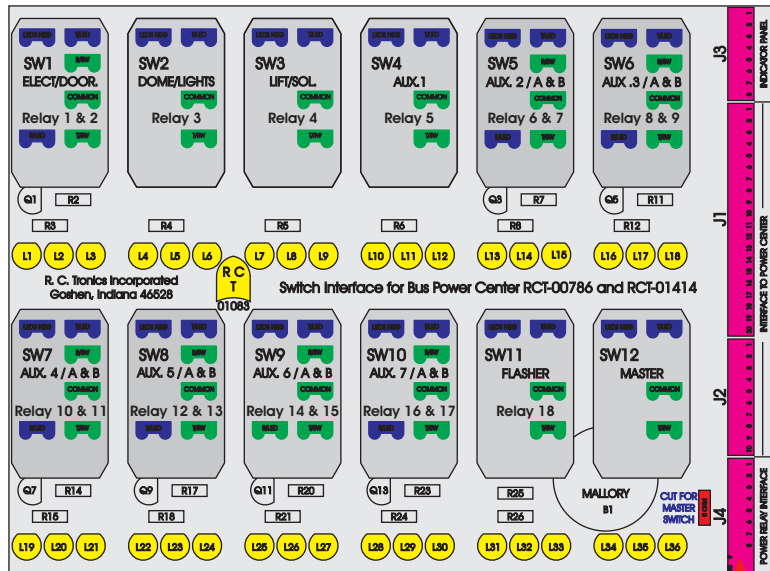

R. C. Tronics Incorporated

2573 East Kercher Road
Goshen, Indiana 46528
Toll Free 1-866-457-7790

Phone 1-574-642-3857
Fax 1-574-642-3858
<http://www.rctronics.com>

RCT-01407-1__31, Relays 4A, 4B, 6A, 6B, 7B.

FAC-01407-00000

S-01083

DAT-01349-13006 (6 INCH)

Amp Maten-Loc Three Pin Part Number 1-480700-0
Flat Face Down. Red 6/A, Black 6/B & Violet 7/B
Viewed with Ten Pin Tyco Connector Face Down.

Wire Nut Together
Operates 4/A & 4/B.

Mate-N-Loc operates relays 6A, 6B & 7B with "IGNITION", on RCT-00786 or RCT-01414,
Bus Power Center connects to J4 on RCT-01083, Dash Switch Center.
Blue, Orange and White Operates 4A, 4B, with "IGNITION".