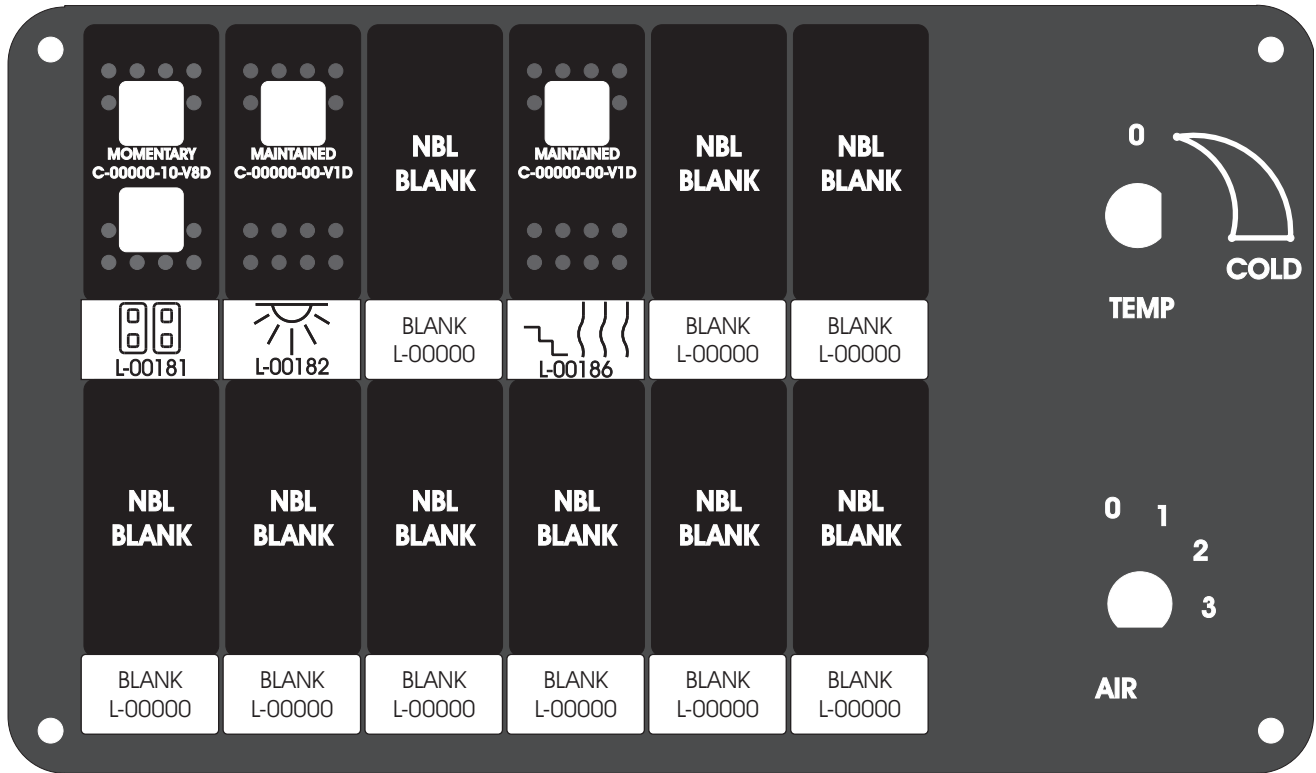

FAC-01407-00000

S-01083

DAT-01349-13006 (6 INCH)

Amp Maten-Loc Three Pin Part Number 1-480700-0
Flat Face Down. Red 6/A, Black 6/B & Violet 7/B
Viewed with Ten Pin Tyco Connector Face Down.

Wire Nut Together
Operates 4/A & 4/B.

Mate-N-Loc operates relays 6A, 6B & 7B with "IGNITION", on RCT-00786 or RCT-01414,
Bus Power Center connects to J4 on RCT-01083, Dash Switch Center.
Blue, Orange and White Operates 4A, 4B, with "IGNITION".