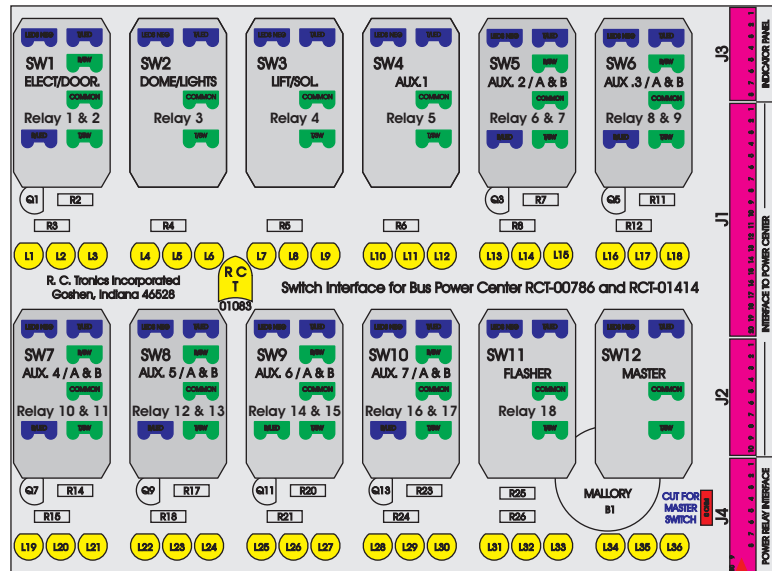

R. C. Tronics Incorporated

2573 East Kercher Road
Goshen, Indiana 46528
Toll Free 1-866-457-7790

Phone 1-574-642-3857
Fax 1-574-642-3858
<http://www.rctronics.com>

RCT-01407-1__32, Relays 4A, 4B, 6A, 6B, 7B.

FAC-01407-00000

Wire Nut Together Operates 4/A & 4/B.

S-01083

DAT-01349-13006 (6 INCH)

Amp Maten-Loc Three Pin Part Number 1-480700-0
Flat Face Down. Red 6/A, Black 6/B & Violet 7/B
Viewed with Ten Pin Tyco Connector Face Down.

Mate-N-Loc operates relays 6A, 6B & 7B with "IGNITION", on RCT-00786 or RCT-01414,
Bus Power Center connects to J4 on RCT-01083, Dash Switch Center.
Blue, Orange and White Operates 4A, 4B, with "IGNITION".