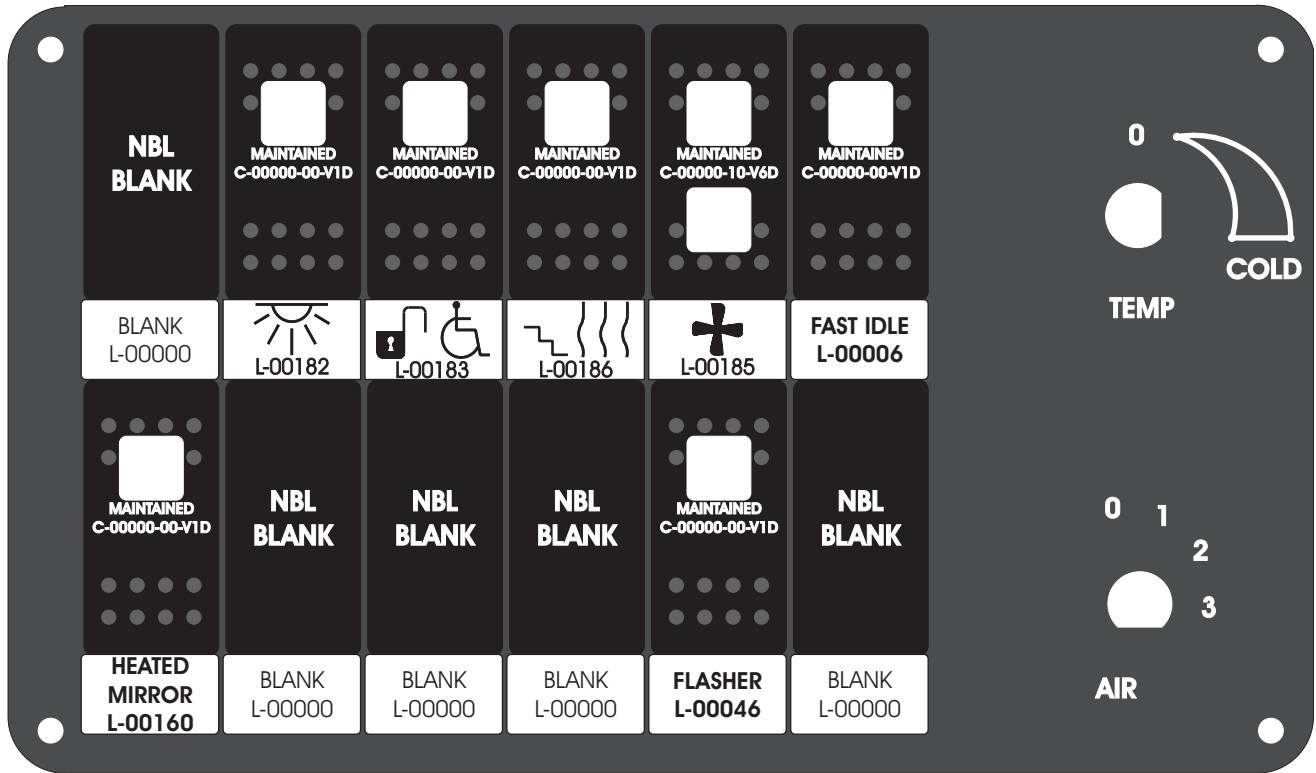

FAC-01407-00000

Wire Nut Together Operates 4/A & 4/B.

S-01083

DAT-01349-13006 (6 INCH)

Amp Maten-Loc Three Pin Part Number 1-480700-0
Flat Face Down. Red 6/A, Black 6/B & Violet 7/B
Viewed with Ten Pin Tyco Connector Face Down.

Mate-N-Loc operates relays 6A, 6B & 7B with "IGNITION", on RCT-00786 or RCT-01414,
Bus Power Center connects to J4 on RCT-01083, Dash Switch Center.
Blue, Orange and White Operates 4A, 4B, with "IGNITION".