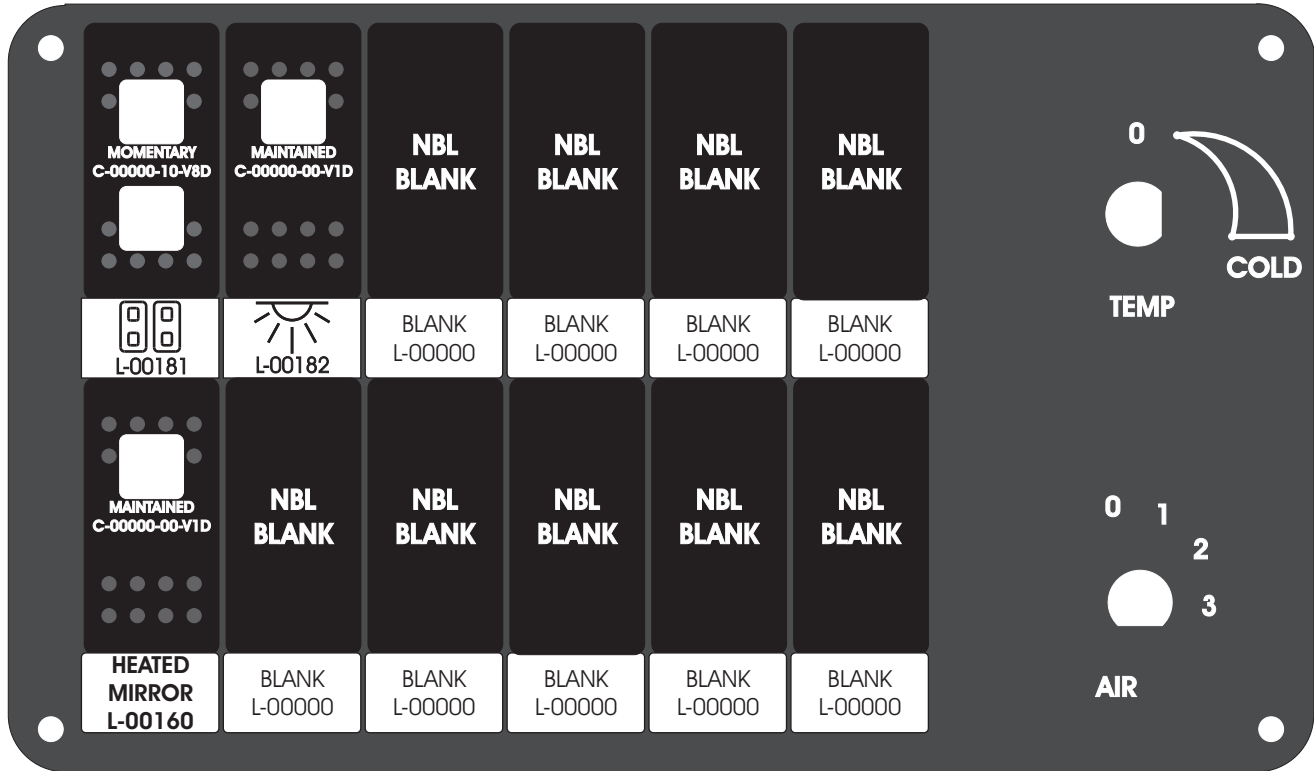

FAC-01407-0000

S-01083

DAT-01349-13006 (6 INCH)

Amp Maten-Loc Three Pin Part Number 1-480700-0
Flat Face Down. Red 6/A, Black 6/B & Violet 7/B
Viewed with Ten Pin Tyco Connector Face Down.

Wire Nut Together
Operates 4/A & 4/B.

Mate-N-Loc operates relays 6A, 6B & 7B with "IGNITION", an RCT-00786 or RCT-01414,
Bus Power Center connects to J4 on RCT-01083, Dash Switch Center.
Blue, Orange and White Operates 4A, 4B, with "IGNITION".