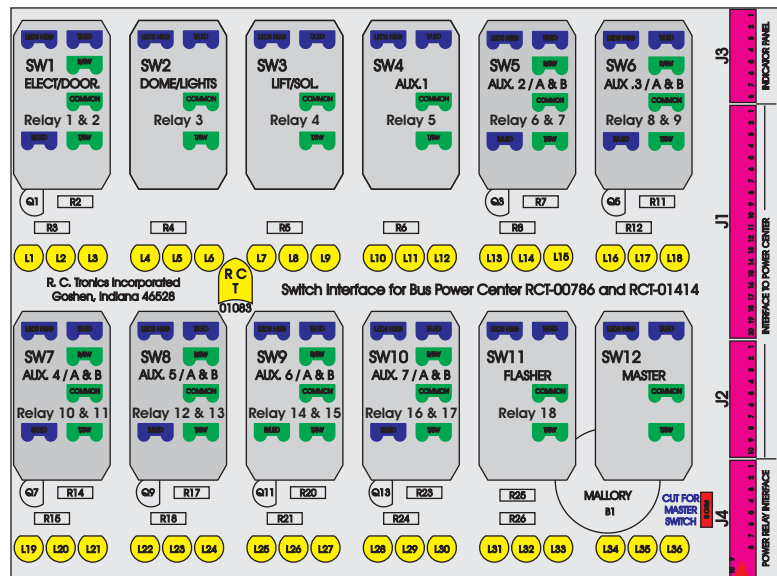

R. C. Tronics Incorporated

2573 East Kercher Road
Goshen, Indiana 46528
Toll Free 1-866-457-7790

Phone 1-574-642-3857
Fax 1-574-642-3858
<http://www.rctronics.com>

RCT-01407-1__33, Relays 4A, 4B, 6A, 6B, 7B.

FAC-01407-0000

S-01083

DAT-01349-13006 (6 INCH)

Amp Maten-Loc Three Pin Part Number 1-480700-0
Flat Face Down. Red 6/A, Black 6/B & Violet 7/B
Viewed with Ten Pin Tyco Connector Face Down.

Wire Nut Together
Operates 4/A & 4/B.

Mate-N-Loc operates relays 6A, 6B & 7B with "IGNITION", an RCT-00786 or RCT-01414,
Bus Power Center connects to J4 on RCT-01083, Dash Switch Center.
Blue, Orange and White Operates 4A, 4B, with "IGNITION".