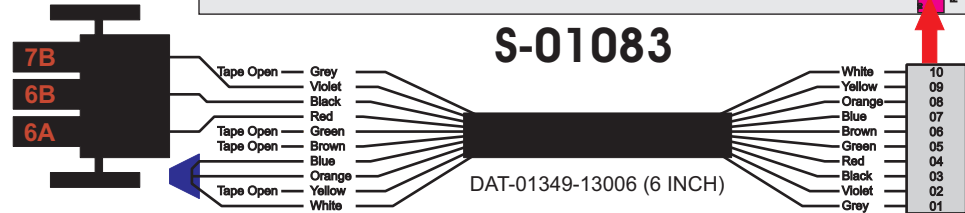

## RCT-01407-1\_\_34, Relays 4A, 4B, 6A, 6B, 7B.

### FAC-01407-00000

Amp Maten-Loc Three Pin Part Number 1-480700-0  
Flat Face Down. Red 6/A, Black 6/B & Violet 7/B  
Viewed with Ten Pin Tyco Connector Face Down.

Wire Nut Together  
Operates 4/A & 4/B.

Mate-N-Loc operates relays 6A, 6B & 7B with "IGNITION", an RCT-00786 or RCT-01414,  
Bus Power Center connects to J4 on RCT-01083, Dash Switch Center.  
Blue, Orange and White Operates 4A, 4B, with "IGNITION".