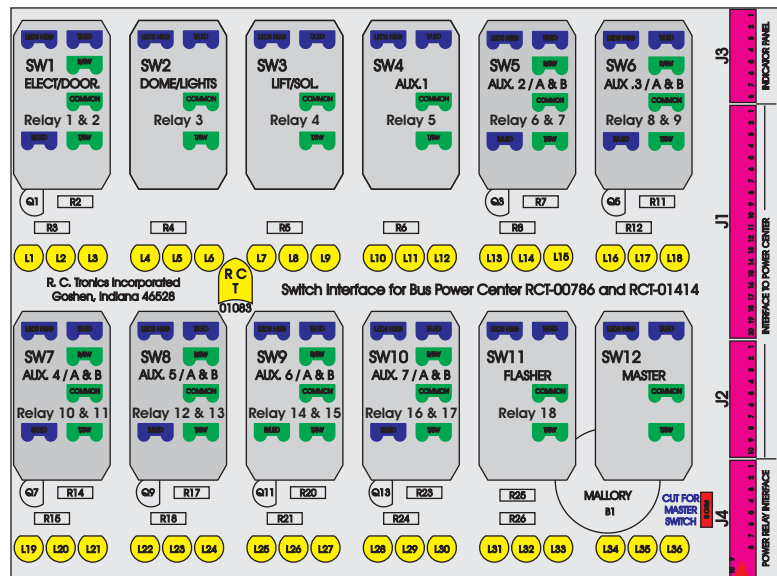

# R. C. Tronics Incorporated

2573 East Kercher Road  
Goshen, Indiana 46528  
Toll Free 1-866-457-7790

Phone 1-574-642-3857  
Fax 1-574-642-3858  
<http://www.rctronics.com>

## RCT-01407-1\_\_34, Relays 4A, 4B, 6A, 6B, 7B.

### FAC-01407-00000

Amp Maten-Loc Three Pin Part Number 1-480700-0  
Flat Face Down. Red 6/A, Black 6/B & Violet 7/B  
Viewed with Ten Pin Tyco Connector Face Down.

Wire Nut Together  
Operates 4/A & 4/B.

Mate-N-Loc operates relays 6A, 6B & 7B with "IGNITION", an RCT-00786 or RCT-01414,  
Bus Power Center connects to J4 on RCT-01083, Dash Switch Center.  
Blue, Orange and White Operates 4A, 4B, with "IGNITION".