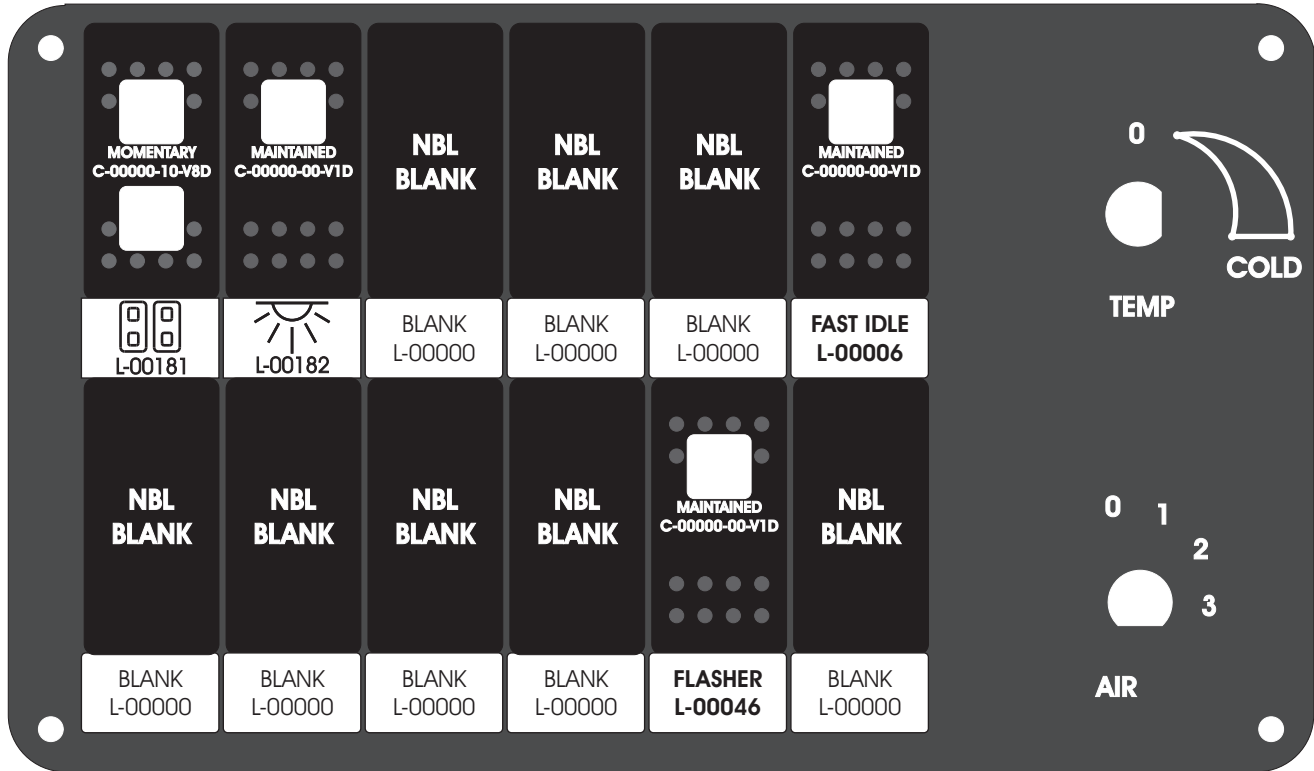

## RCT-01407-1\_\_34, Relays 4A, 4B, 6A, 6B, 7B.

### FAC-01407-00000

Amp Maten-Loc Three Pin Part Number 1-480700-0  
Flat Face Down. Red 6/A, Black 6/B & Violet 7/B  
Viewed with Ten Pin Tyco Connector Face Down.

Wire Nut Together  
Operates 4/A & 4/B.

Mate-N-Loc operates relays 6A, 6B & 7B with "IGNITION", an RCT-00786 or RCT-01414,  
Bus Power Center connects to J4 on RCT-01083, Dash Switch Center.  
Blue, Orange and White Operates 4A, 4B, with "IGNITION".