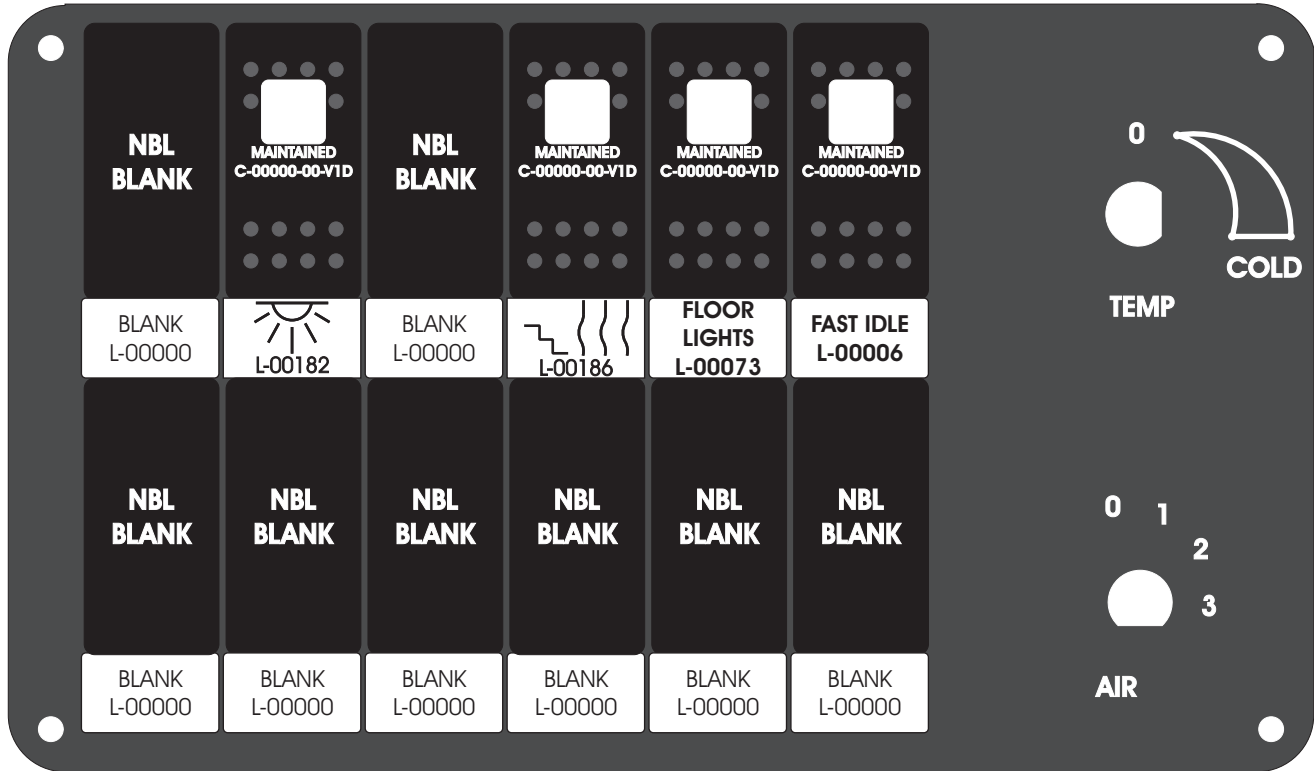

## RCT-01407-1\_\_35, Relays 4A, 4B, 6A, 6B, 7B.

### FAC-01407-00000

Amp Maten-Loc Three Pin Part Number 1-480700-0  
Flat Face Down. Red 6/A, Black 6/B & Violet 7/B  
Viewed with Ten Pin Tyco Connector Face Down.

Wire Nut Together  
Operates 4/A & 4/B.

Mate-N-Loc operates relays 6A, 6B & 7B with "IGNITION", an RCT-00786 or RCT-01414,  
Bus Power Center connects to J4 on RCT-01083, Dash Switch Center.  
Blue, Orange and White Operates 4A, 4B, with "IGNITION".