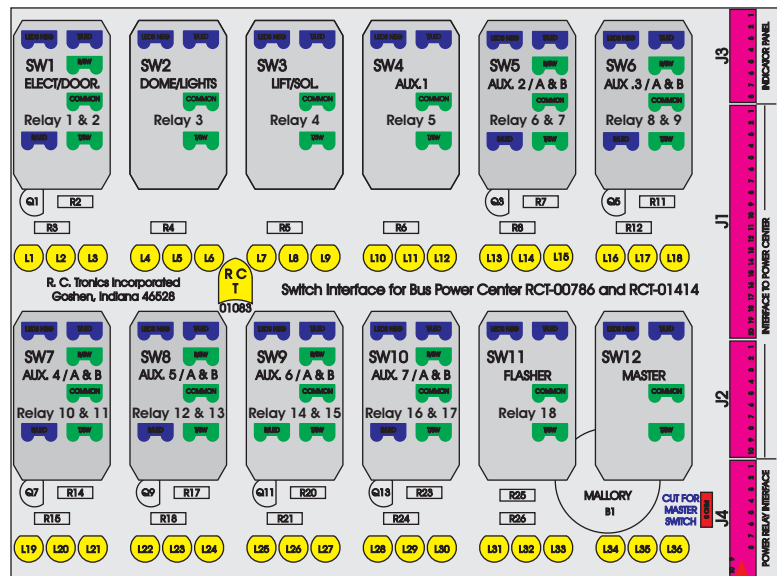

# R. C. Tronics Incorporated

2573 East Kercher Road  
Goshen, Indiana 46528  
Toll Free 1-866-457-7790

Phone 1-574-642-3857  
Fax 1-574-642-3858  
<http://www.rctronics.com>

## RCT-01407-1\_\_35, Relays 4A, 4B, 6A, 6B, 7B.

### FAC-01407-00000

Amp Maten-Loc Three Pin Part Number 1-480700-0  
Flat Face Down. Red 6/A, Black 6/B & Violet 7/B  
Viewed with Ten Pin Tyco Connector Face Down.

Wire Nut Together  
Operates 4/A & 4/B.

Mate-N-Loc operates relays 6A, 6B & 7B with "IGNITION", an RCT-00786 or RCT-01414,  
Bus Power Center connects to J4 on RCT-01083, Dash Switch Center.  
Blue, Orange and White Operates 4A, 4B, with "IGNITION".