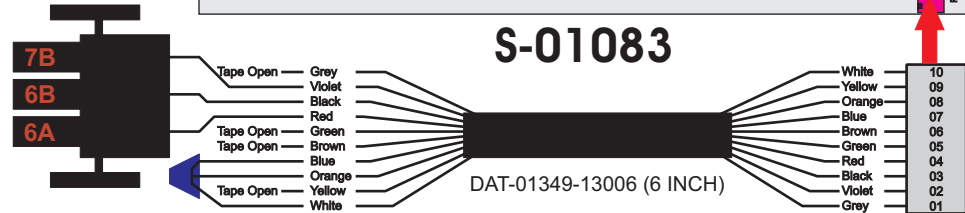

## RCT-01407-1\_\_35, Relays 4A, 4B, 6A, 6B, 7B.

### FAC-01407-00000

Amp Maten-Loc Three Pin Part Number 1-480700-0  
Flat Face Down. Red 6/A, Black 6/B & Violet 7/B  
Viewed with Ten Pin Tyco Connector Face Down.

Wire Nut Together  
Operates 4/A & 4/B.

Mate-N-Loc operates relays 6A, 6B & 7B with "IGNITION", an RCT-00786 or RCT-01414,  
Bus Power Center connects to J4 on RCT-01083, Dash Switch Center.  
Blue, Orange and White Operates 4A, 4B, with "IGNITION".