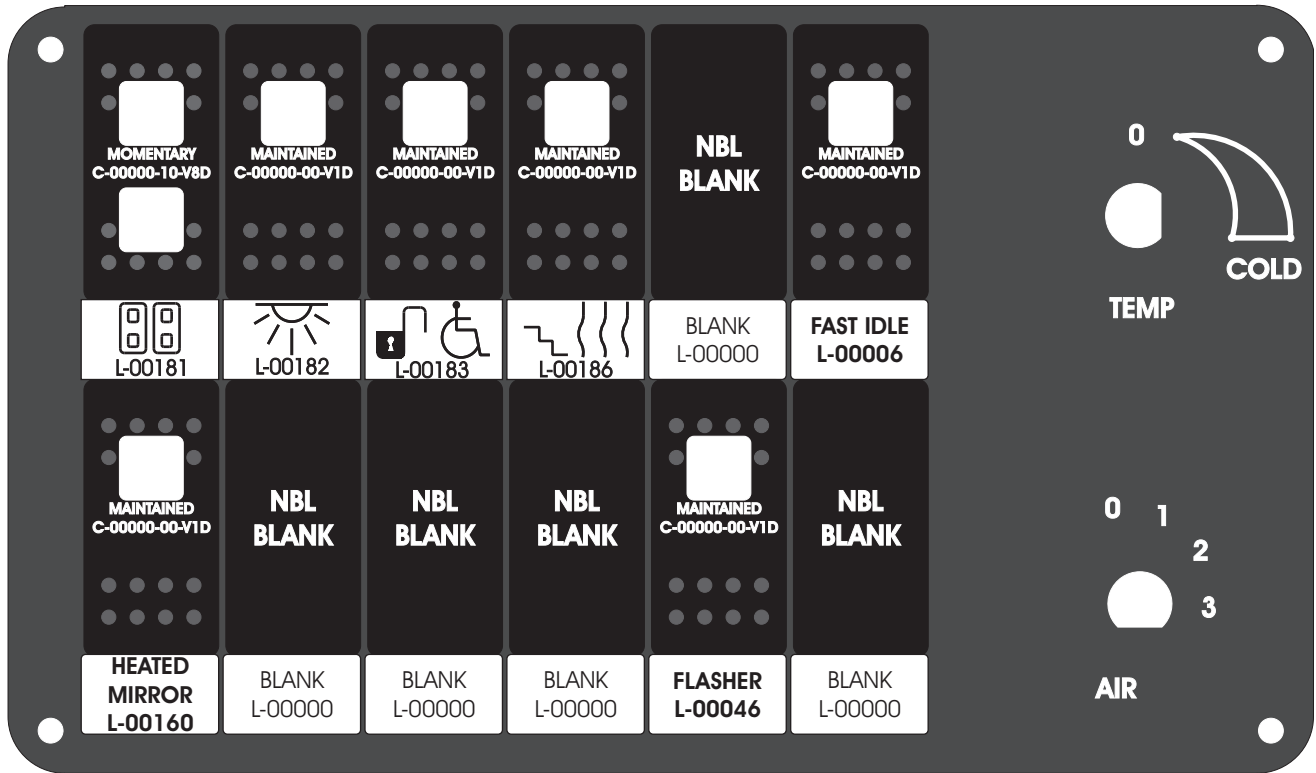

FAC-01407-00000

S-01083

DAT-01349-13006 (6 INCH)

Amp Maten-Loc Three Pin Part Number 1-480700-0  
Flat Face Down. Red 6/A, Black 6/B & Violet 7/B  
Viewed with Ten Pin Tyco Connector Face Down.

Wire Nut Together  
Operates 4/A & 4/B.

Mate-N-Loc operates relays 6A, 6B & 7B with "IGNITION", on RCT-00786 or RCT-01414,  
Bus Power Center connects to J4 on RCT-01083, Dash Switch Center.  
Blue, Orange and White Operates 4A, 4B, with "IGNITION".