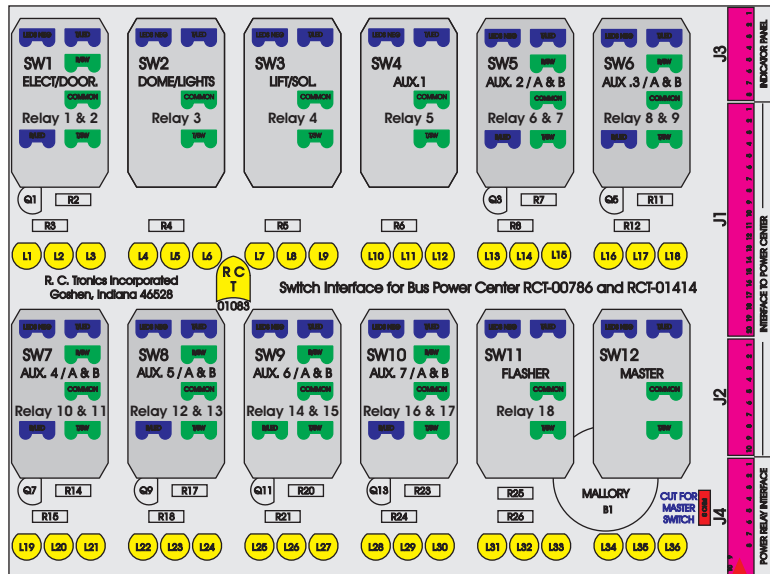

# R. C. Tronics Incorporated

2573 East Kercher Road  
Goshen, Indiana 46528  
Toll Free 1-866-457-7790

Phone 1-574-642-3857  
Fax 1-574-642-3858  
<http://www.rctronics.com>

RCT-01407-1\_\_37, Relays 4A, 4B, 6A, 6B, 7B.

FAC-01407-00000

S-01083

DAT-01349-13006 (6 INCH)

Amp Maten-Loc Three Pin Part Number 1-480700-0  
Flat Face Down. Red 6/A, Black 6/B & Violet 7/B  
Viewed with Ten Pin Tyco Connector Face Down.

Wire Nut Together  
Operates 4/A & 4/B.

Mate-N-Loc operates relays 6A, 6B & 7B with "IGNITION", on RCT-00786 or RCT-01414,  
Bus Power Center connects to J4 on RCT-01083, Dash Switch Center.  
Blue, Orange and White Operates 4A, 4B, with "IGNITION".