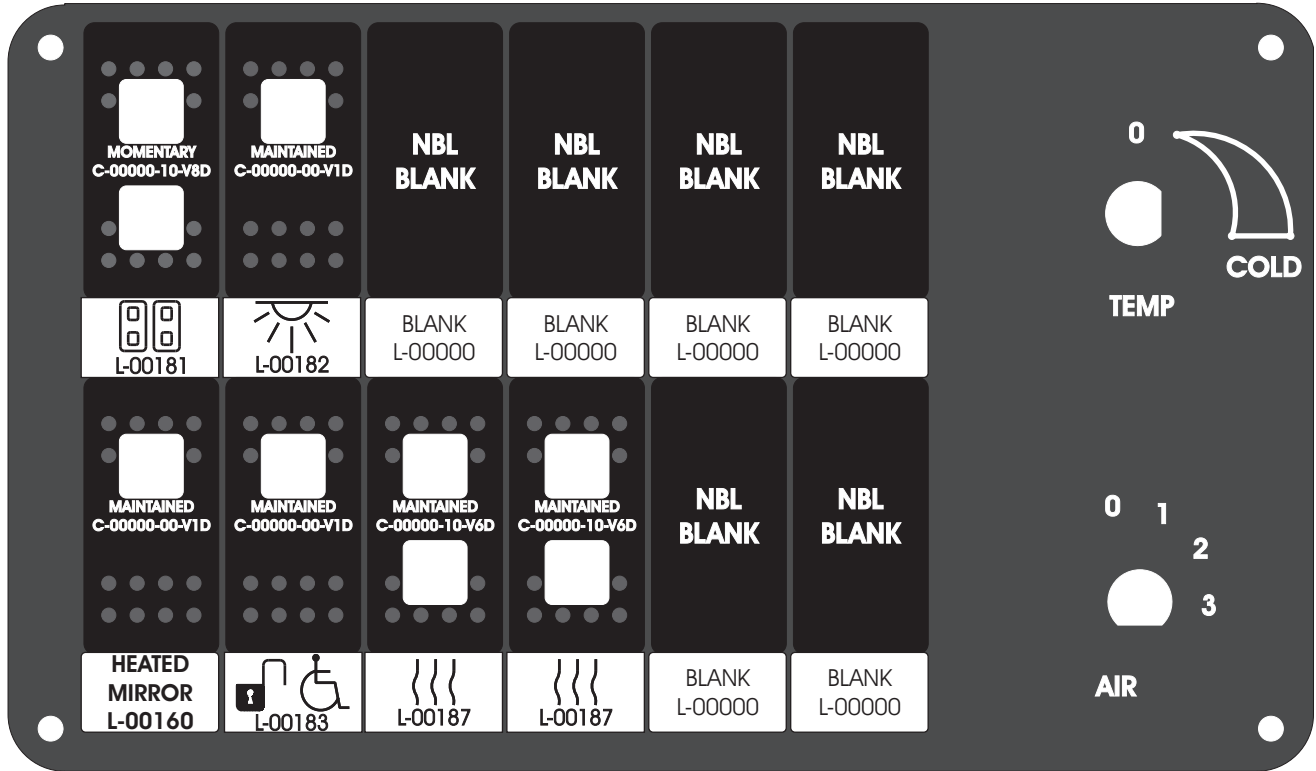

FAC-01407-00000

S-01083

DAT-01349-13006 (6 INCH)

Amp Maten-Loc Three Pin Part Number 1-480700-0
Flat Face Down. Red 6/A, Black 6/B & Violet 7/B
Viewed with Ten Pin Tyco Connector Face Down.

Wire Nut Together
Operates 4/A & 4/B.

Mate-N-Loc operates relays 6A, 6B & 7B with "IGNITION", on RCT-00786 or RCT-01414,
Bus Power Center connects to J4 on RCT-01083, Dash Switch Center.
Blue, Orange and White Operates 4A, 4B, with "IGNITION".