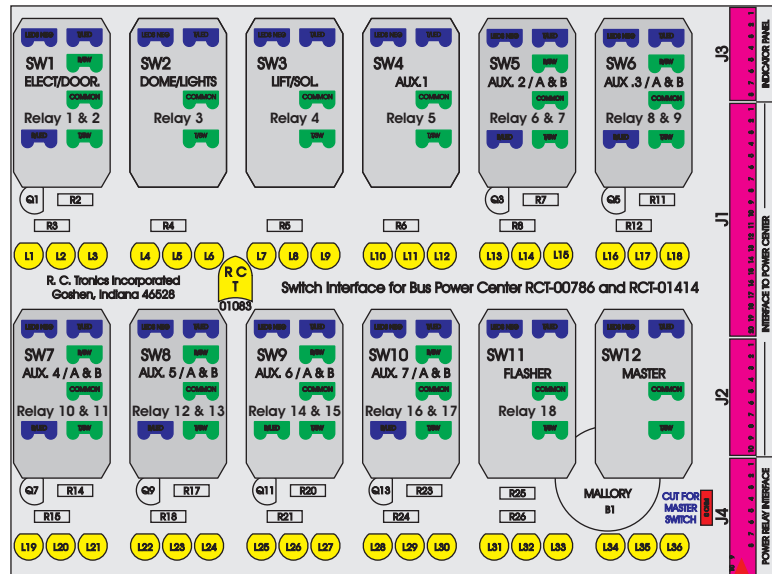

R. C. Tronics Incorporated

2573 East Kercher Road
Goshen, Indiana 46528
Toll Free 1-866-457-7790

Phone 1-574-642-3857
Fax 1-574-642-3858
<http://www.rctronics.com>

RCT-01407-1__38, Relays 4A, 4B, 6A, 6B, 7B.

FAC-01407-00000

S-01083

DAT-01349-13006 (6 INCH)

Amp Maten-Loc Three Pin Part Number 1-480700-0
Flat Face Down. Red 6/A, Black 6/B & Violet 7/B
Viewed with Ten Pin Tyco Connector Face Down.

Wire Nut Together
Operates 4/A & 4/B.

Mate-N-Loc operates relays 6A, 6B & 7B with "IGNITION", on RCT-00786 or RCT-01414,
Bus Power Center connects to J4 on RCT-01083, Dash Switch Center.
Blue, Orange and White Operates 4A, 4B, with "IGNITION".