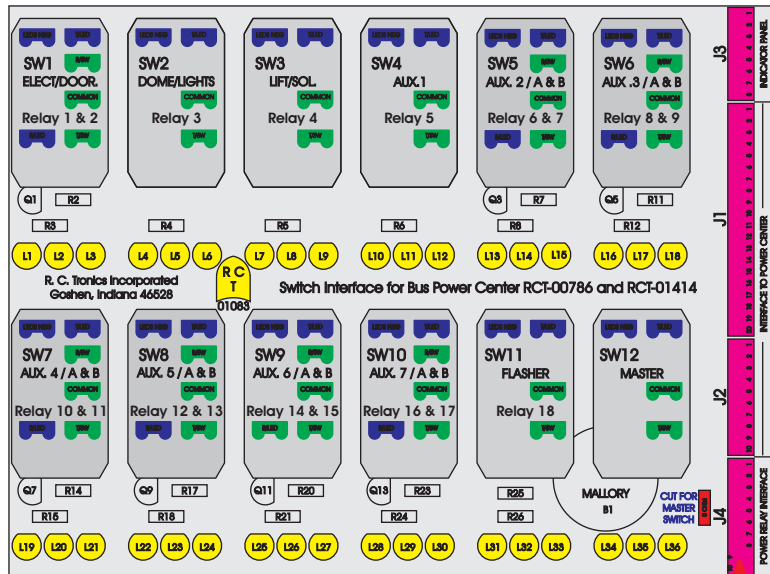

## RCT-01407-1\_\_39, Relays 4A, 4B, 6A, 6B, 7B.

### S-01083

DAT-01349-13006 (6 INCH)

Amp Maten-Loc Three Pin Part Number 1-480700-0  
Flat Face Down. Red 6/A, Black 6/B & Violet 7/B  
Viewed with Ten Pin Tyco Connector Face Down.

Wire Nut Together  
Operates 4/A & 4/B.

Mate-N-Loc operates relays 6A, 6B & 7B with "IGNITION", on RCT-00786 or RCT-01414,  
Bus Power Center connects to J4 on RCT-01083, Dash Switch Center.  
Blue, Orange and White Operates 4A, 4B, with "IGNITION".