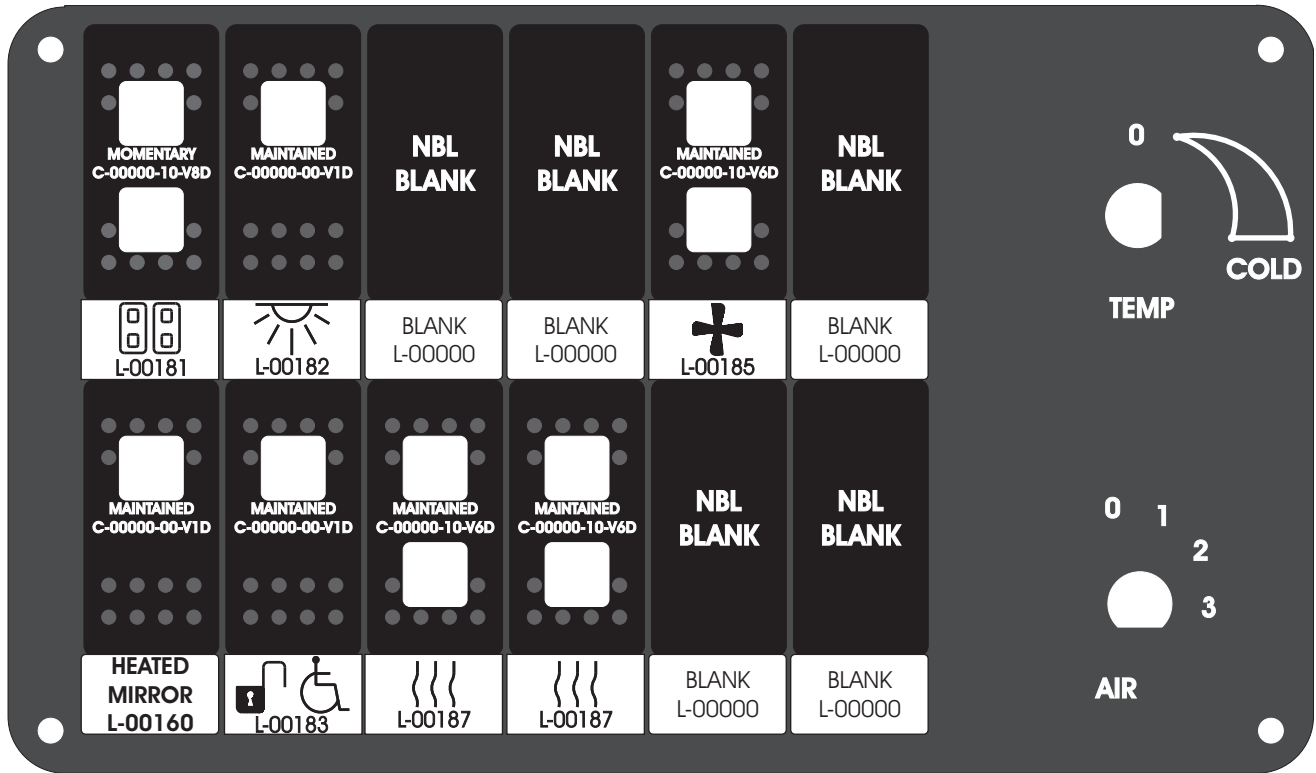

## RCT-01407-1\_\_39, Relays 4A, 4B, 6A, 6B, 7B.

### S-01083

DAT-01349-13006 (6 INCH)

Amp Maten-Loc Three Pin Part Number 1-480700-0  
Flat Face Down. Red 6/A, Black 6/B & Violet 7/B  
Viewed with Ten Pin Tyco Connector Face Down.

Wire Nut Together  
Operates 4/A & 4/B.

Mate-N-Loc operates relays 6A, 6B & 7B with "IGNITION", on RCT-00786 or RCT-01414,  
Bus Power Center connects to J4 on RCT-01083, Dash Switch Center.  
Blue, Orange and White Operates 4A, 4B, with "IGNITION".