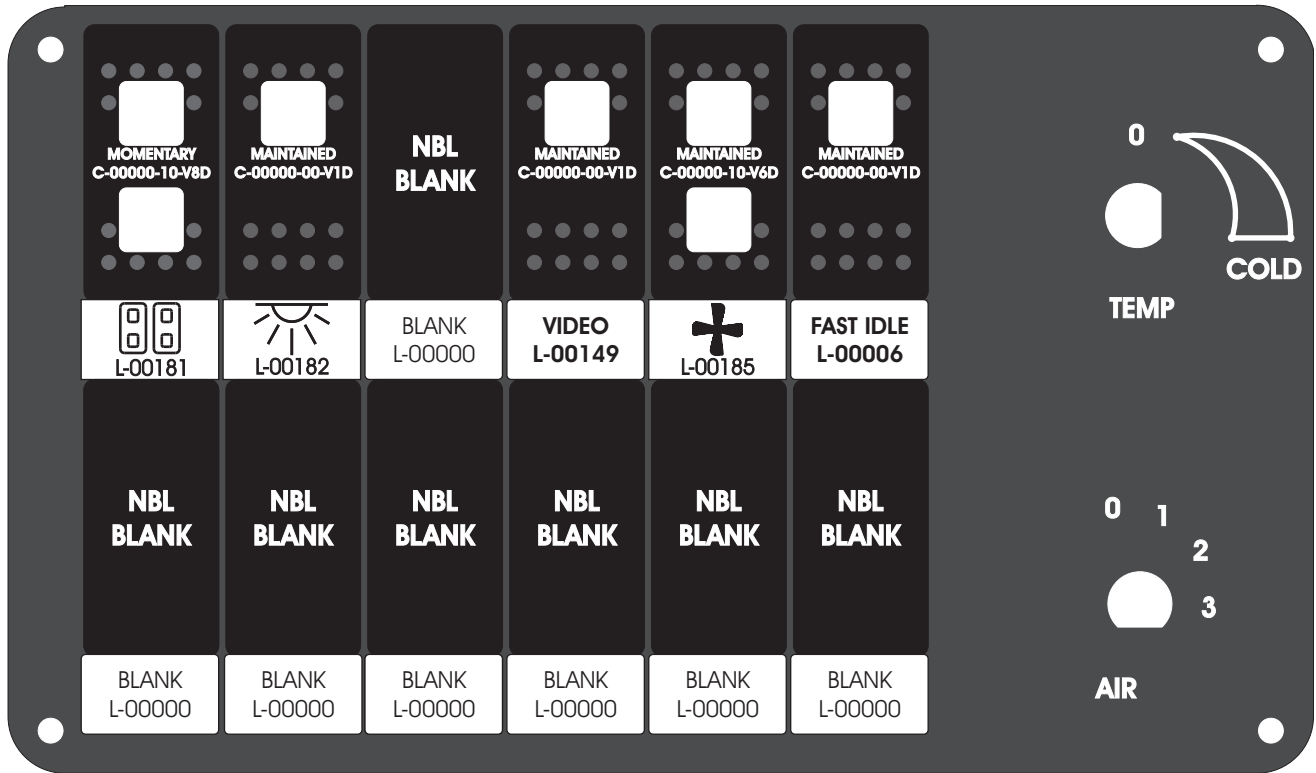

FAC-01407-00000

S-01083

DAT-01349-13006 (6 INCH)

Amp Maten-Loc Three Pin Part Number 1-480700-0
Flat Face Down. Red 6/A, Black 6/B & Violet 7/B
Viewed with Ten Pin Tyco Connector Face Down.

Wire Nut Together
Operates 4/A & 4/B.

Mate-N-Loc operates relays 6A, 6B & 7B with "IGNITION", on RCT-00786 or RCT-01414,
Bus Power Center connects to J4 on RCT-01083, Dash Switch Center.
Blue, Orange and White Operates 4A, 4B, with "IGNITION".