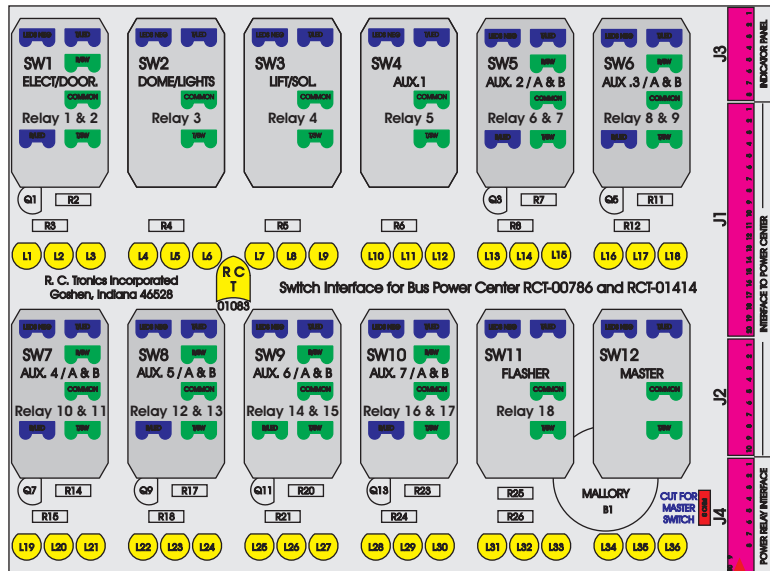

R. C. Tronics Incorporated

2573 East Kercher Road
Goshen, Indiana 46528
Toll Free 1-866-457-7790

Phone 1-574-642-3857
Fax 1-574-642-3858
<http://www.rctronics.com>

RCT-01407-1__40, Relays 4A, 4B, 6A, 6B, 7B.

FAC-01407-00000

S-01083

DAT-01349-13006 (6 INCH)

Amp Maten-Loc Three Pin Part Number 1-480700-0
Flat Face Down. Red 6/A, Black 6/B & Violet 7/B
Viewed with Ten Pin Tyco Connector Face Down.

Wire Nut Together
Operates 4/A & 4/B.

Mate-N-Loc operates relays 6A, 6B & 7B with "IGNITION", on RCT-00786 or RCT-01414,
Bus Power Center connects to J4 on RCT-01083, Dash Switch Center.
Blue, Orange and White Operates 4A, 4B, with "IGNITION".