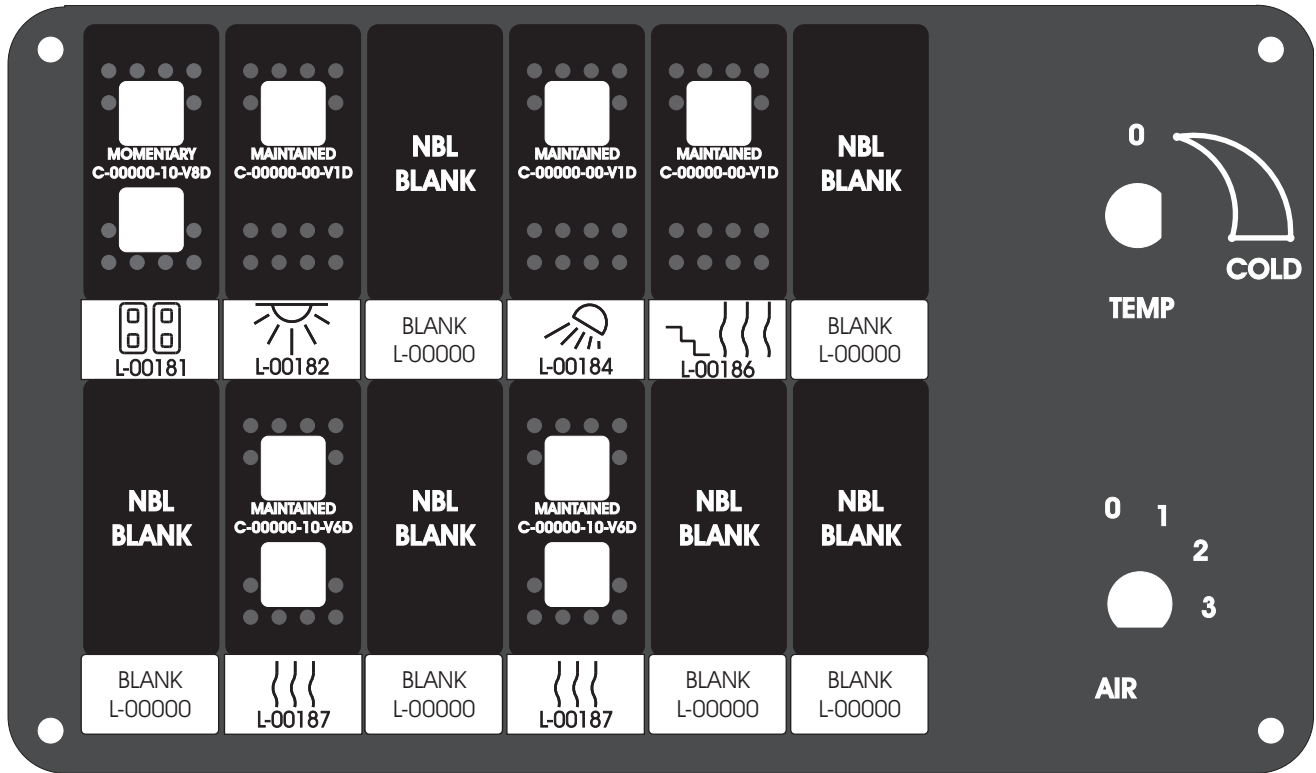

FAC-01407-00000

Wire Nut Together
Operates 4/A & 4/B.

S-01083

DAT-01349-13006 (6 INCH)

Amp Maten-Loc Three Pin Part Number 1-480700-0
Flat Face Down. Red 6/A, Black 6/B & Violet 7/B
Viewed with Ten Pin Tyco Connector Face Down.

Mate-N-Loc operates relays 6A, 6B & 7B with "IGNITION", on RCT-00786 or RCT-01414,
Bus Power Center connects to J4 on RCT-01083, Dash Switch Center.
Blue, Orange and White Operates 4A, 4B, with "IGNITION".