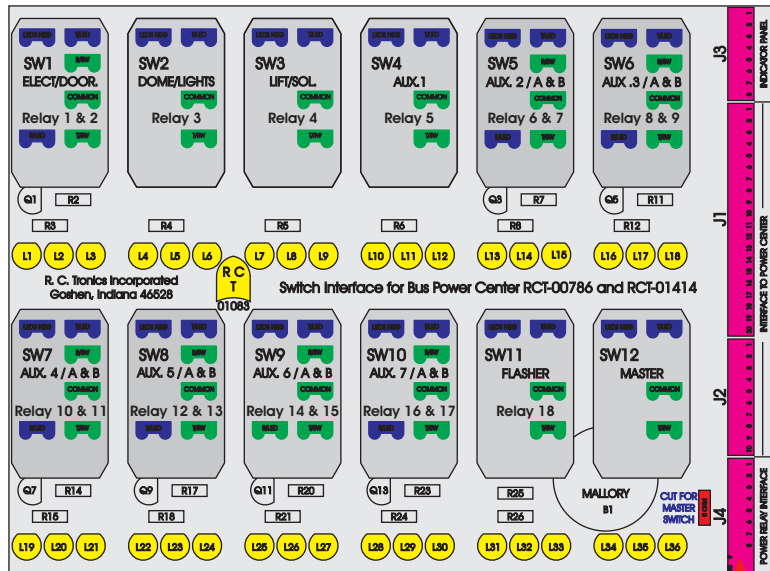

R. C. Tronics Incorporated

2573 East Kercher Road
Goshen, Indiana 46528
Toll Free 1-866-457-7790

Phone 1-574-642-3857
Fax 1-574-642-3858
<http://www.rctronics.com>

RCT-01407-1__42, Relays 4A, 4B, 6A, 6B, 7B.

FAC-01407-00000

Wire Nut Together
Operates 4/A & 4/B.

S-01083

DAT-01349-13006 (6 INCH)

Amp Maten-Loc Three Pin Part Number 1-480700-0
Flat Face Down. Red 6/A, Black 6/B & Violet 7/B
Viewed with Ten Pin Tyco Connector Face Down.

Mate-N-Loc operates relays 6A, 6B & 7B with "IGNITION", on RCT-00786 or RCT-01414,
Bus Power Center connects to J4 on RCT-01083, Dash Switch Center.
Blue, Orange and White Operates 4A, 4B, with "IGNITION".