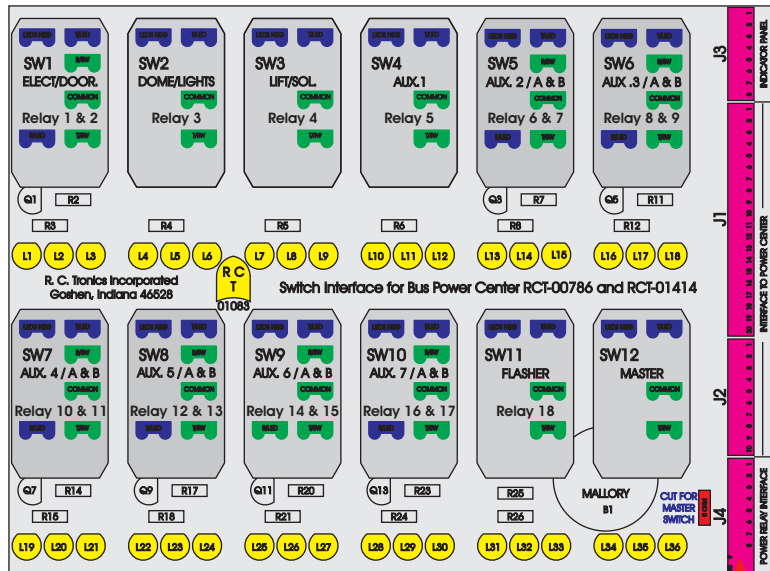

R. C. Tronics Incorporated

2573 East Kercher Road
Goshen, Indiana 46528
Toll Free 1-866-457-7790

Phone 1-574-642-3857
Fax 1-574-642-3858
<http://www.rctronics.com>

RCT-01407-1__43, Relays 4A, 4B, 6A, 6B, 7B.

FAC-01407-00000

S-01083

DAT-01349-13006 (6 INCH)

Amp Maten-Loc Three Pin Part Number 1-480700-0
Flat Face Down. Red 6/A, Black 6/B & Violet 7/B
Viewed with Ten Pin Tyco Connector Face Down.

Wire Nut Together
Operates 4/A & 4/B.

Mate-N-Loc operates relays 6A, 6B & 7B with "IGNITION", on RCT-00786 or RCT-01414.
Bus Power Center connects to J4 on RCT-01083, Dash Switch Center.
Blue, Orange and White Operates 4A, 4B, with "IGNITION".