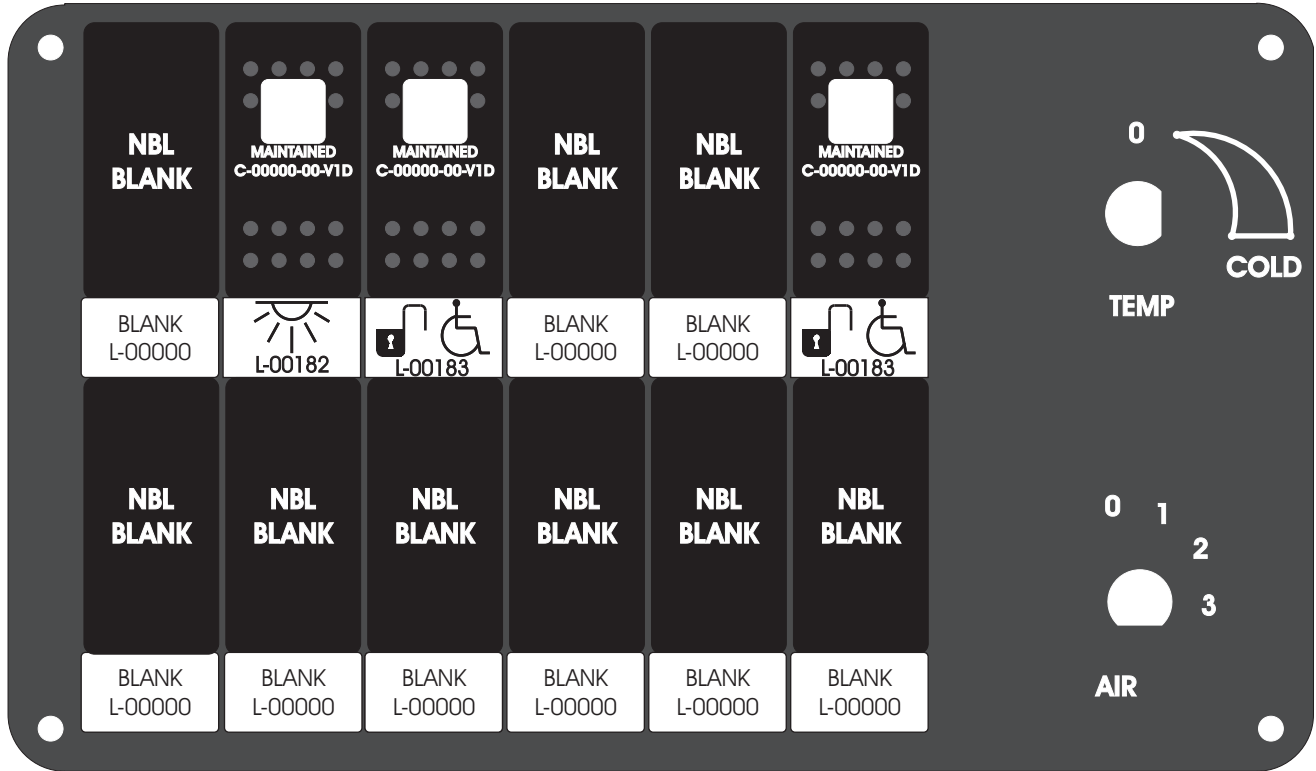

FAC-01407-00000

S-01083

DAT-01349-13006 (6 INCH)

Amp Maten-Loc Three Pin Part Number 1-480700-0
Flat Face Down. Red 6/A, Black 6/B & Violet 7/B
Viewed with Ten Pin Tyco Connector Face Down.

Wire Nut Together
Operates 4/A & 4/B.

Mate-N-Loc operates relays 6A, 6B & 7B with "IGNITION", on RCT-00786 or RCT-01414.
Bus Power Center connects to J4 on RCT-01083, Dash Switch Center.
Blue, Orange and White Operates 4A, 4B, with "IGNITION".