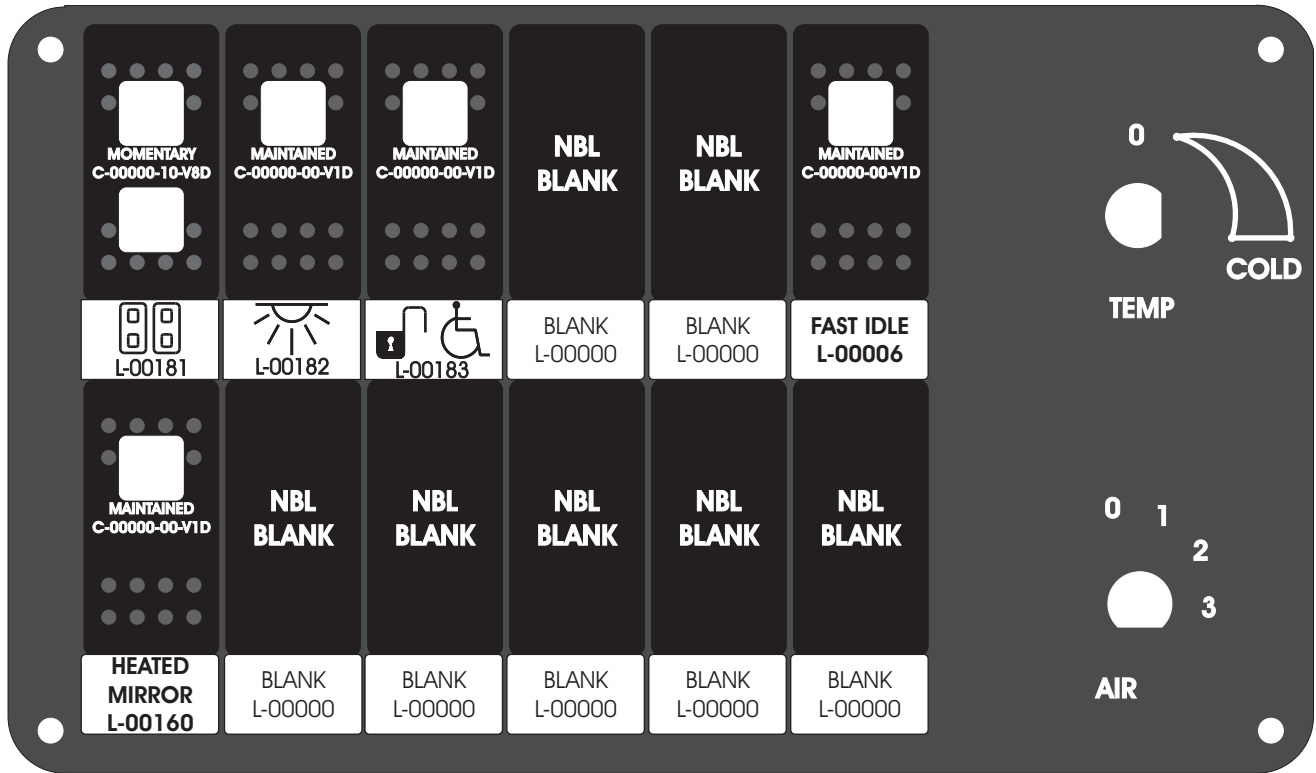

FAC-01407-00000

S-01083

DAT-01349-13006 (6 INCH)

Amp Maten-Loc Three Pin Part Number 1-480700-0
Flat Face Down. Red 6/A, Black 6/B & Violet 7/B
Viewed with Ten Pin Tyco Connector Face Down.

Wire Nut Together
Operates 4/A & 4/B.

Mate-N-Loc operates relays 6A, 6B & 7B with "IGNITION", on RCT-00786 or RCT-01414.
Bus Power Center connects to J4 on RCT-01083, Dash Switch Center.
Blue, Orange and White Operates 4A, 4B, with "IGNITION".