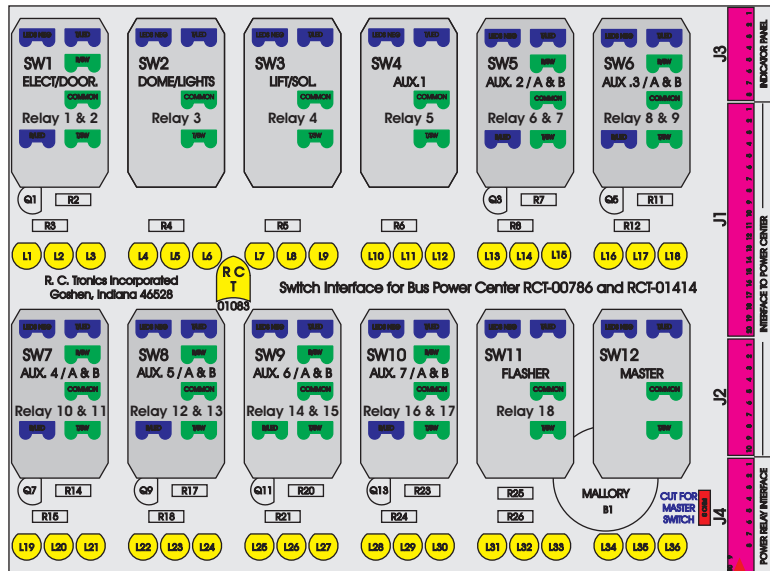

R. C. Tronics Incorporated

2573 East Kercher Road
Goshen, Indiana 46528
Toll Free 1-866-457-7790

Phone 1-574-642-3857
Fax 1-574-642-3858
<http://www.rctronics.com>

RCT-01407-1__45, Relays 4A, 4B, 6A, 6B, 7B.

FAC-01407-00000

S-01083

DAT-01349-13006 (6 INCH)

Amp Maten-Loc Three Pin Part Number 1-480700-0
Flat Face Down. Red 6/A, Black 6/B & Violet 7/B
Viewed with Ten Pin Tyco Connector Face Down.

Wire Nut Together
Operates 4/A & 4/B.

Mate-N-Loc operates relays 6A, 6B & 7B with "IGNITION", on RCT-00786 or RCT-01414.
Bus Power Center connects to J4 on RCT-01083, Dash Switch Center.
Blue, Orange and White Operates 4A, 4B, with "IGNITION".