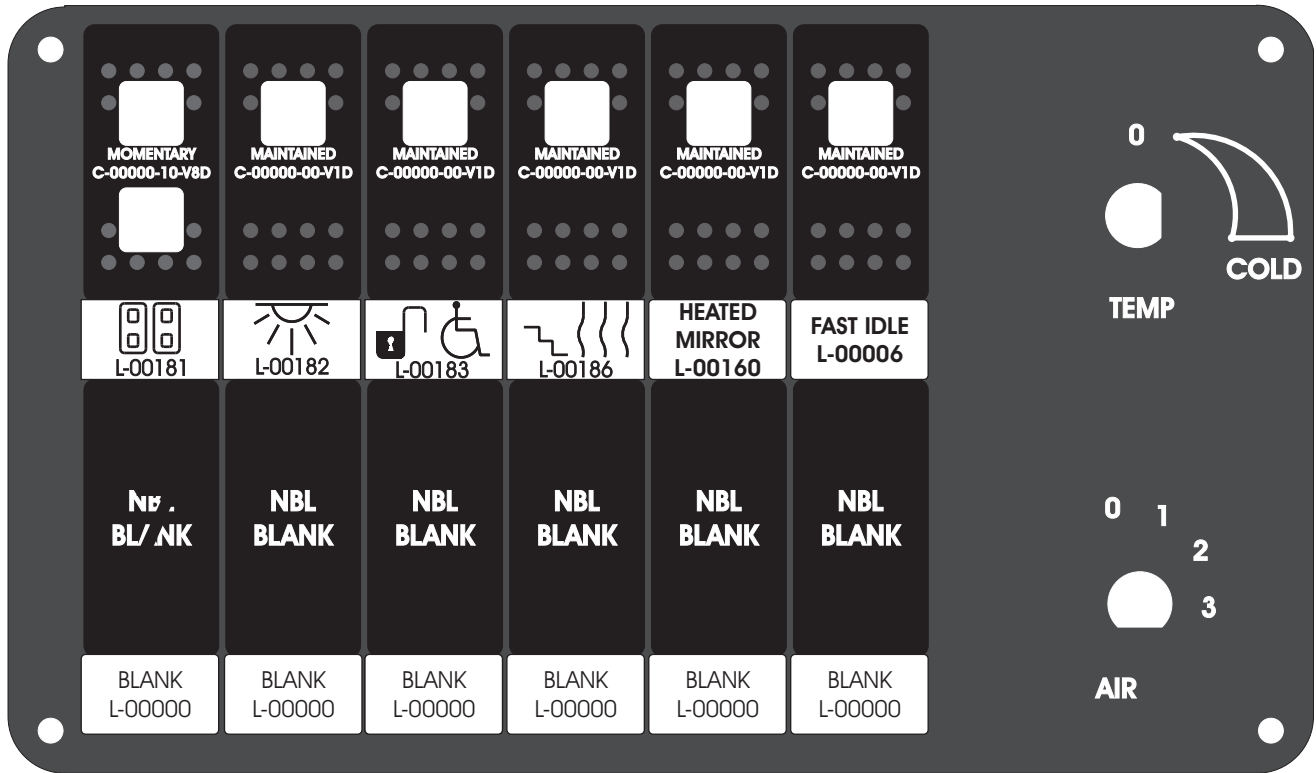

FAC-01407-00000

S-01083

DAT-01349-13006 (6 INCH)

Amp Maten-Loc Three Pin Part Number 1-480700-0
 Flat Face Down. Red 6/A, Black 6/B & Violet 7/B
 Viewed with Ten Pin Tyco Connector Face Down.

Wire Nut Together
 Operates 4/A & 4/B.

Mate-N-Loc operates relays 6A, 6B & 7B with "IGNITION", on RCT-00786 or RCT-01414,
 Bus Power Center connects to J4 on RCT-01083, Dash Switch Center.
 Blue, Orange and White Operates 4A, 4B, with "IGNITION".