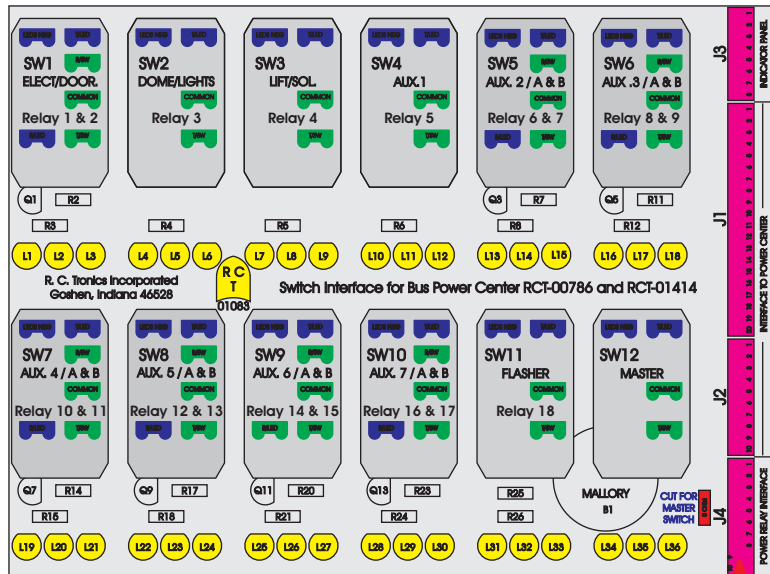

R. C. Tronics Incorporated

2573 East Kercher Road
 Goshen, Indiana 46528
 Toll Free 1-866-457-7790

Phone 1-574-642-3857
 Fax 1-574-642-3858
<http://www.rctronics.com>

RCT-01407-1__46, Relays 4A, 4B, 6A, 6B, 7B.

FAC-01407-00000

S-01083

DAT-01349-13006 (6 INCH)

Amp Maten-Loc Three Pin Part Number 1-480700-0
 Flat Face Down. Red 6/A, Black 6/B & Violet 7/B
 Viewed with Ten Pin Tyco Connector Face Down.

Wire Nut Together
 Operates 4/A & 4/B.

Mate-N-Loc operates relays 6A, 6B & 7B with "IGNITION", on RCT-00786 or RCT-01414,
 Bus Power Center connects to J4 on RCT-01083, Dash Switch Center.
 Blue, Orange and White Operates 4A, 4B, with "IGNITION".