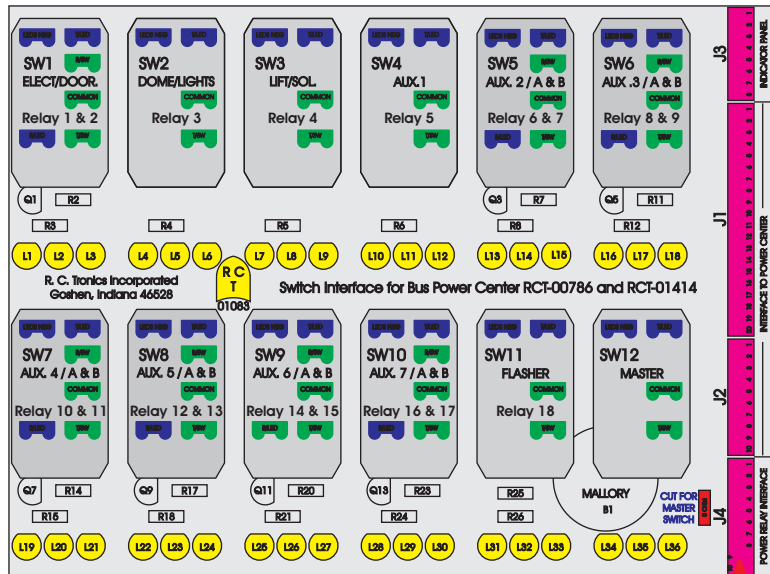

R. C. Tronics Incorporated

2573 East Kercher Road
Goshen, Indiana 46528
Toll Free 1-866-457-7790

Phone 1-574-642-3857
Fax 1-574-642-3858
<http://www.rctronics.com>

RCT-01407-1__47, Relays 4A, 4B, 6A, 6B, 7B.

FAC-01407-00000

S-01083

DAT-01349-13006 (6 INCH)

Amp Maten-Loc Three Pin Part Number 1-480700-0
Flat Face Down. Red 6/A, Black 6/B & Violet 7/B
Viewed with Ten Pin Tyco Connector Face Down.

Wire Nut Together
Operates 4/A & 4/B.

Mate-N-Loc operates relays 6A, 6B & 7B with "IGNITION", on RCT-00786 or RCT-01414,
Bus Power Center connects to J4 on RCT-01083, Dash Switch Center.
Blue, Orange and White Operates 4A, 4B, with "IGNITION".