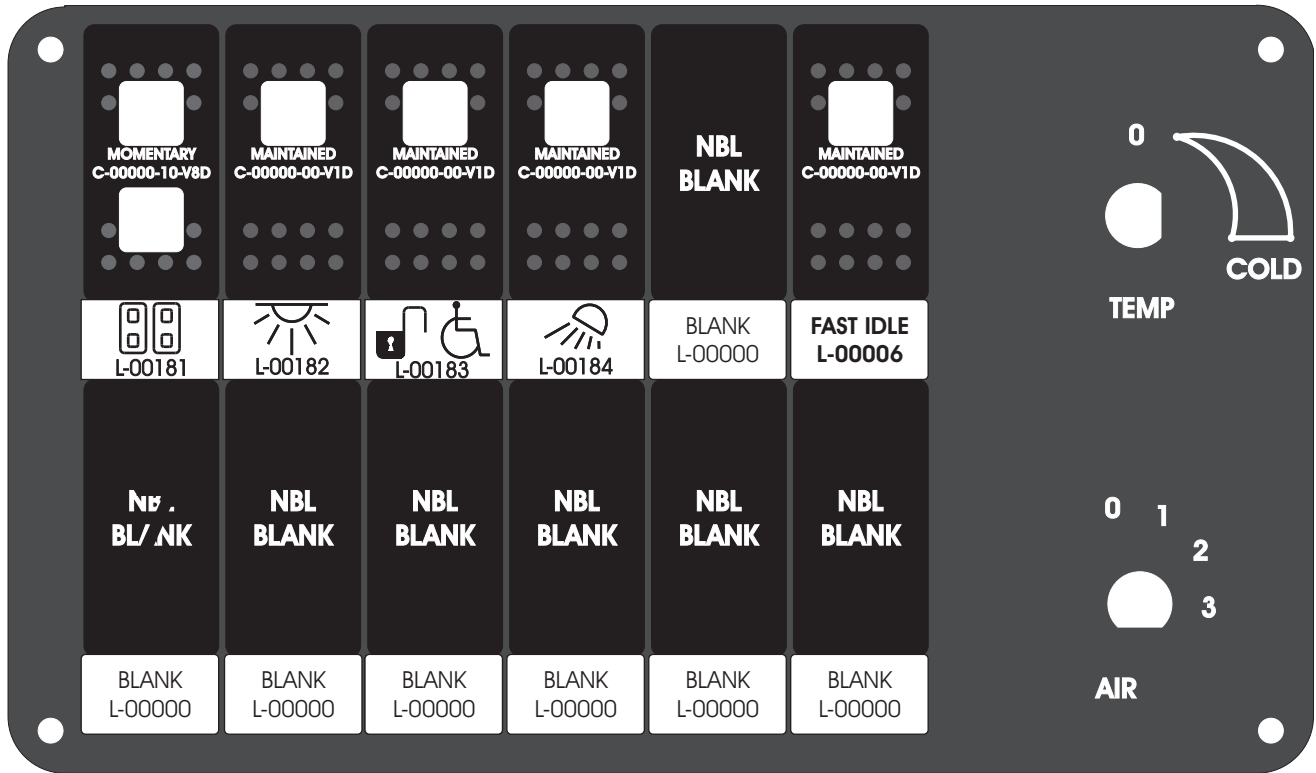

FAC-01407-00000

S-01083

DAT-01349-13006 (6 INCH)

Amp Maten-Loc Three Pin Part Number 1-480700-0
Flat Face Down. Red 6/A, Black 6/B & Violet 7/B
Viewed with Ten Pin Tyco Connector Face Down.

Wire Nut Together
Operates 4/A & 4/B.

Mate-N-Loc operates relays 6A, 6B & 7B with "IGNITION", on RCT-00786 or RCT-01414,
Bus Power Center connects to J4 on RCT-01083, Dash Switch Center.
Blue, Orange and White Operates 4A, 4B, with "IGNITION".