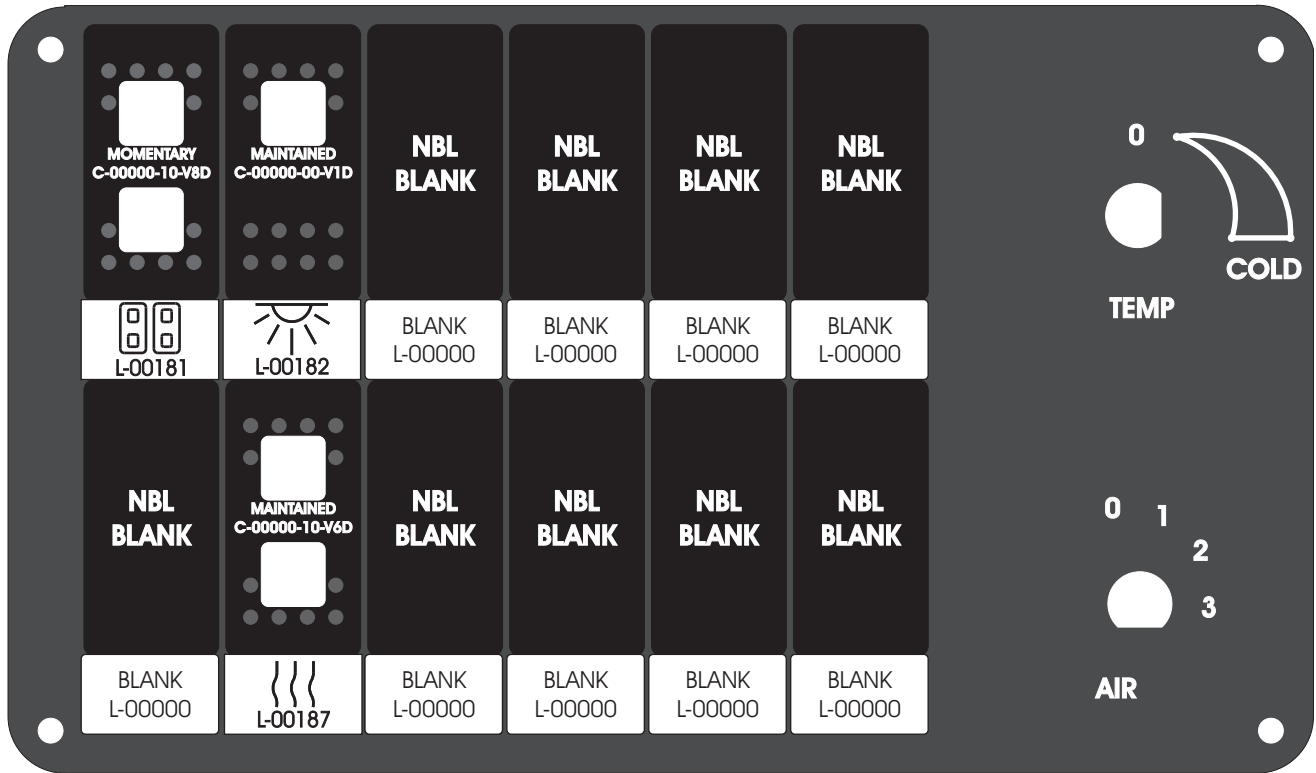

FAC-01407-00000

S-01083

DAT-01349-13006 (6 INCH)

Amp Maten-Loc Three Pin Part Number 1-480700-0
Flat Face Down. Red 6/A, Black 6/B & Violet 7/B
Viewed with Ten Pin Tyco Connector Face Down.

Wire Nut Together
Operates 4/A & 4/B.

Mate-N-Loc operates relays 6A, 6B & 7B with "IGNITION", on RCT-00786 or RCT-01414,
Bus Power Center connects to J4 on RCT-01083, Dash Switch Center.
Blue, Orange and White Operates 4A, 4B, with "IGNITION".