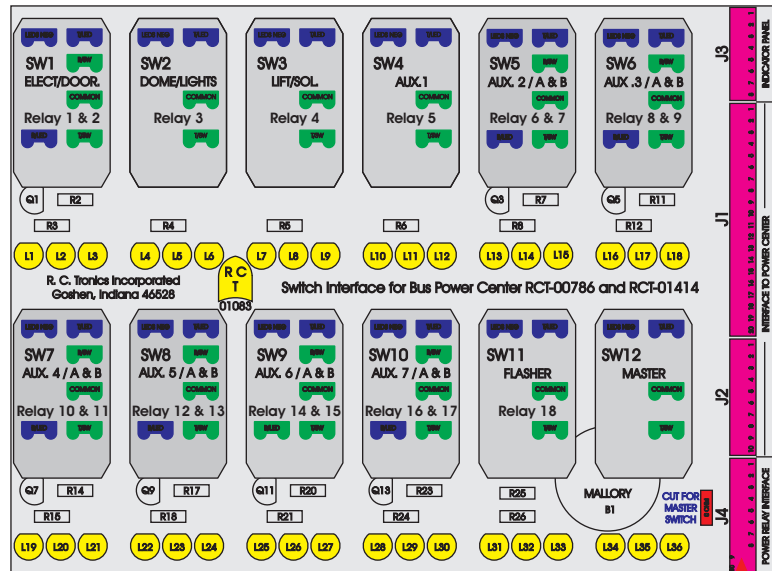

R. C. Tronics Incorporated

2573 East Kercher Road
Goshen, Indiana 46528
Toll Free 1-866-457-7790

Phone 1-574-642-3857
Fax 1-574-642-3858
<http://www.rctronics.com>

RCT-01407-1__48, Relays 4A, 4B, 6A, 6B, 7B.

FAC-01407-00000

S-01083

DAT-01349-13006 (6 INCH)

Amp Maten-Loc Three Pin Part Number 1-480700-0
Flat Face Down. Red 6/A, Black 6/B & Violet 7/B
Viewed with Ten Pin Tyco Connector Face Down.

Wire Nut Together
Operates 4/A & 4/B.

Mate-N-Loc operates relays 6A, 6B & 7B with "IGNITION", on RCT-00786 or RCT-01414,
Bus Power Center connects to J4 on RCT-01083, Dash Switch Center.
Blue, Orange and White Operates 4A, 4B, with "IGNITION".