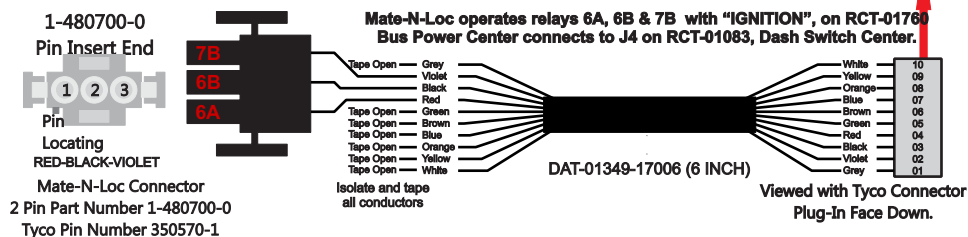

# R. C. Tronics Incorporated

2573 East Kercher Road  
 Goshen, Indiana 46528  
 Toll Free 1-866-457-7790

Phone 1-574-642-3857  
 Fax 1-574-642-3858  
<http://www.rctronics.com>

RCT-01407-1\_\_49

FAC-01407-00000

S-01083

1-480700-0  
 Pin Insert End

Locating  
 RED-BLACK-VIOLET  
 Mate-N-Loc Connector  
 2 Pin Part Number 1-480700-0  
 Tyco Pin Number 350570-1

Mate-N-Loc operates relays 6A, 6B & 7B with "IGNITION", on RCT-01760  
 Bus Power Center connects to J4 on RCT-01083, Dash Switch Center.

Isolate and tape  
 all conductors

DAT-01349-17006 (6 INCH)

Viewed with Tyco Connector  
 Plug-In Face Down.