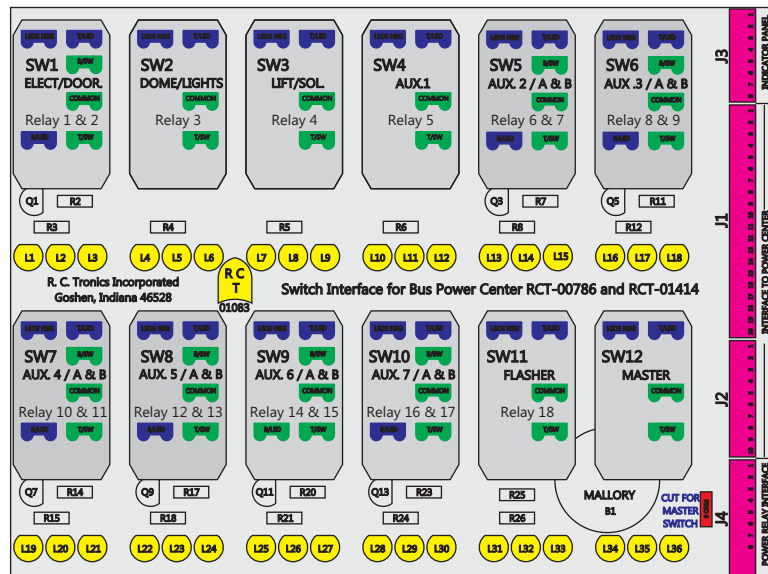

# R. C. Tronics Incorporated

2573 East Kercher Road  
 Goshen, Indiana 46528  
 Toll Free 1-866-457-7790

Phone 1-574-642-3857  
 Fax 1-574-642-3858  
<http://www.rctronics.com>

RCT-01407-1\_\_49

FAC-01407-00000

S-01083

1-480700-0  
 Pin Insert End

Locating  
 RED-BLACK-VIOLET  
 Mate-N-Loc Connector  
 2 Pin Part Number 1-480700-0  
 Tyco Pin Number 350570-1

Mate-N-Loc operates relays 6A, 6B & 7B with "IGNITION", on RCT-01760  
 Bus Power Center connects to J4 on RCT-01083, Dash Switch Center.

Isolate and tape  
 all conductors

DAT-01349-17006 (6 INCH)

Viewed with Tyco Connector  
 Plug-In Face Down.