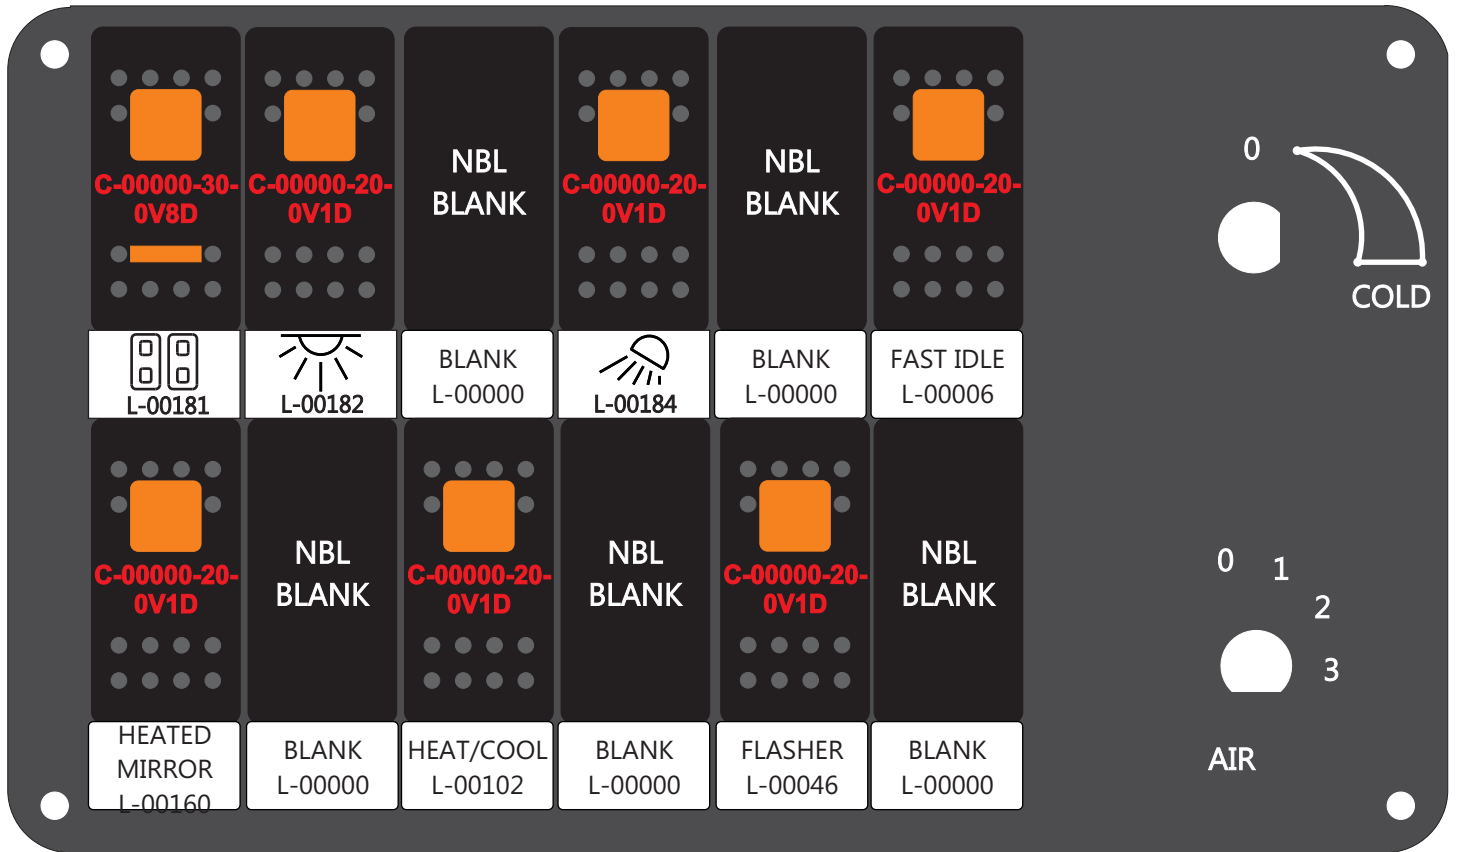

R. C. Tronics Incorporated

2573 East Kercher Road
Goshen, Indiana 46528
Toll Free 1-866-457-7790

Phone 1-574-642-3857
Fax 1-574-642-3858
<http://www.rctronics.com>

RCT-01407-1__49

FAC-01407-00000