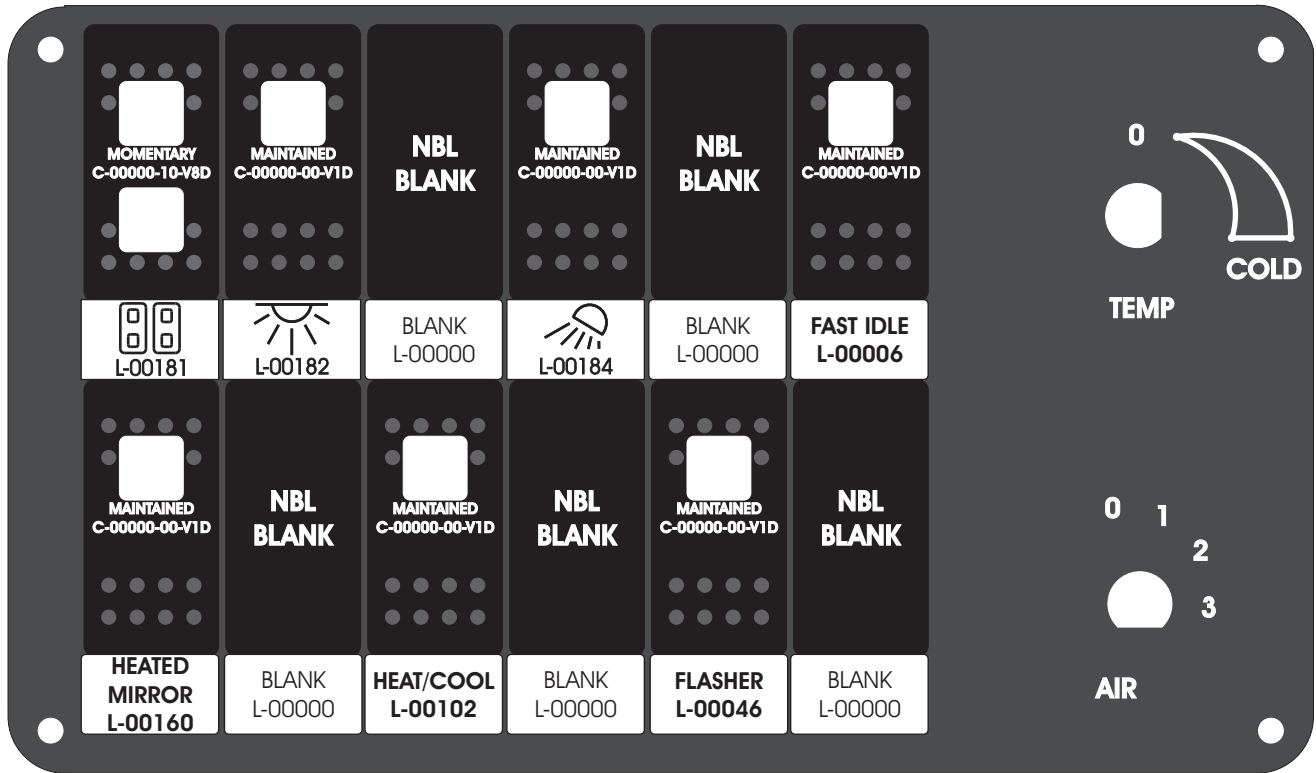

FAC-01407-00000

Wire Nut Together
Operates 4/A & 4/B.

S-01083

DAT-01349-13006 (6 INCH)

Amp Maten-Loc Three Pin Part Number 1-480700-0
Flat Face Down. Red 6/A, Black 6/B & Violet 7/B
Viewed with Ten Pin Tyco Connector Face Down.

Mate-N-Loc operates relays 6A, 6B & 7B with "IGNITION", on RCT-00786 or RCT-01414,
Bus Power Center connects to J4 on RCT-01083, Dash Switch Center.
Blue, Orange and White Operates 4A, 4B, with "IGNITION".