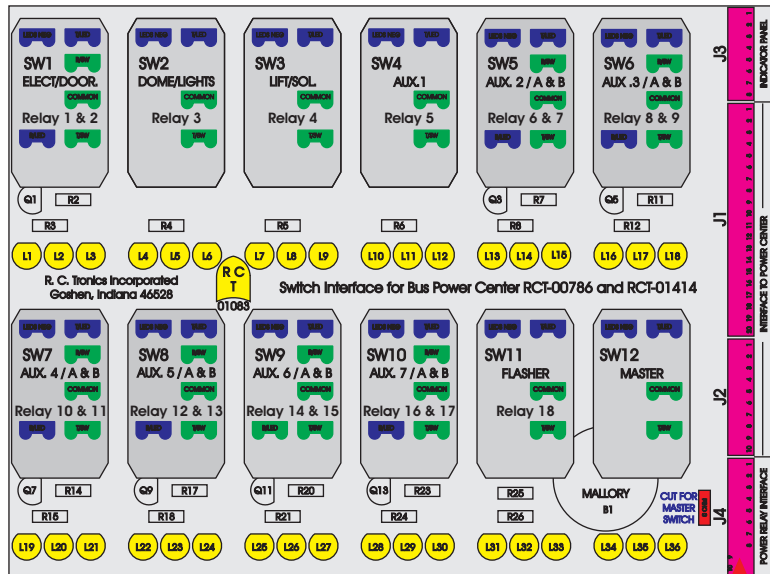

R. C. Tronics Incorporated

2573 East Kercher Road
Goshen, Indiana 46528
Toll Free 1-866-457-7790

Phone 1-574-642-3857
Fax 1-574-642-3858
<http://www.rctronics.com>

RCT-01407-1__49, Relays 4A, 4B, 6A, 6B, 7B.

FAC-01407-00000

Wire Nut Together
Operates 4/A & 4/B.

S-01083

DAT-01349-13006 (6 INCH)

Amp Maten-Loc Three Pin Part Number 1-480700-0
Flat Face Down. Red 6/A, Black 6/B & Violet 7/B
Viewed with Ten Pin Tyco Connector Face Down.

Mate-N-Loc operates relays 6A, 6B & 7B with "IGNITION", on RCT-00786 or RCT-01414,
Bus Power Center connects to J4 on RCT-01083, Dash Switch Center.
Blue, Orange and White Operates 4A, 4B, with "IGNITION".