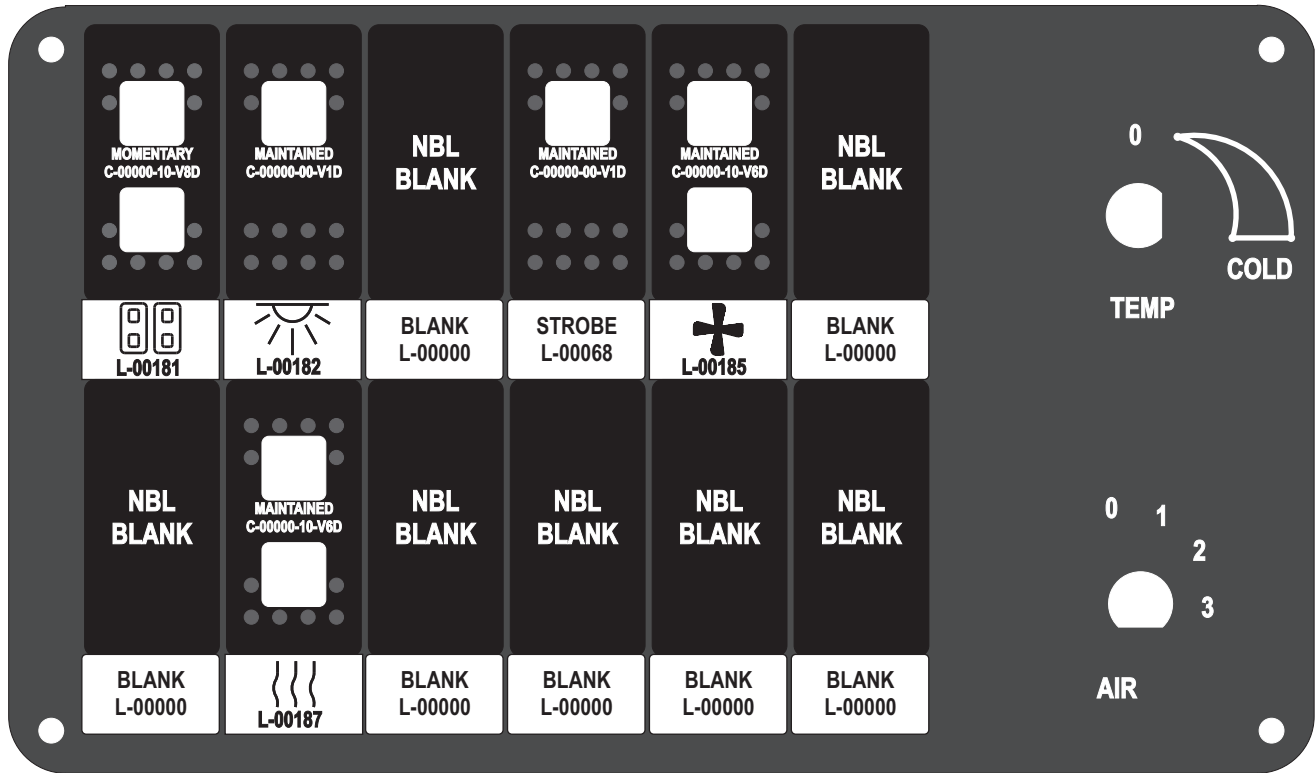

FAC-01407-00000

S-01083

DAT-01349-13006 (6 INCH)

Amp Maten-Loc Three Pin Part Number 1-480700-0
Flat Face Down. Red 6/A, Black 6/B & Violet 7/B
Viewed with Ten Pin Tyco Connector Face Down.

Wire Nut Together
Operates 4/A & 4/B.

Mate-N-Loc operates relays 6A, 6B & 7B with "IGNITION", on RCT-00786 or RCT-01414,
Bus Power Center connects to J4 on RCT-01083, Dash Switch Center.
Blue, Orange and White Operates 4A, 4B, with "IGNITION".