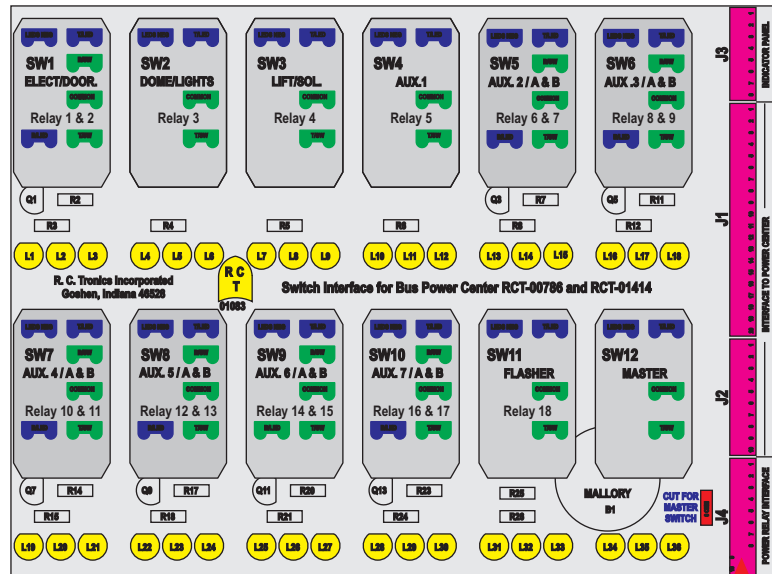

R. C. Tronics Incorporated

2573 East Kercher Road
Goshen, Indiana 46528
Toll Free 1-866-457-7790

Phone 1-574-642-3857
Fax 1-574-642-3858
<http://www.rctronics.com>

RCT-01407-1__50, Relays 4A, 4B, 6A, 6B, 7B.

FAC-01407-00000

S-01083

DAT-01349-13006 (6 INCH)

Amp Maten-Loc Three Pin Part Number 1-480700-0
Flat Face Down. Red 6/A, Black 6/B & Violet 7/B
Viewed with Ten Pin Tyco Connector Face Down.

Wire Nut Together
Operates 4/A & 4/B.

Mate-N-Loc operates relays 6A, 6B & 7B with "IGNITION", on RCT-00786 or RCT-01414,
Bus Power Center connects to J4 on RCT-01083, Dash Switch Center.
Blue, Orange and White Operates 4A, 4B, with "IGNITION".