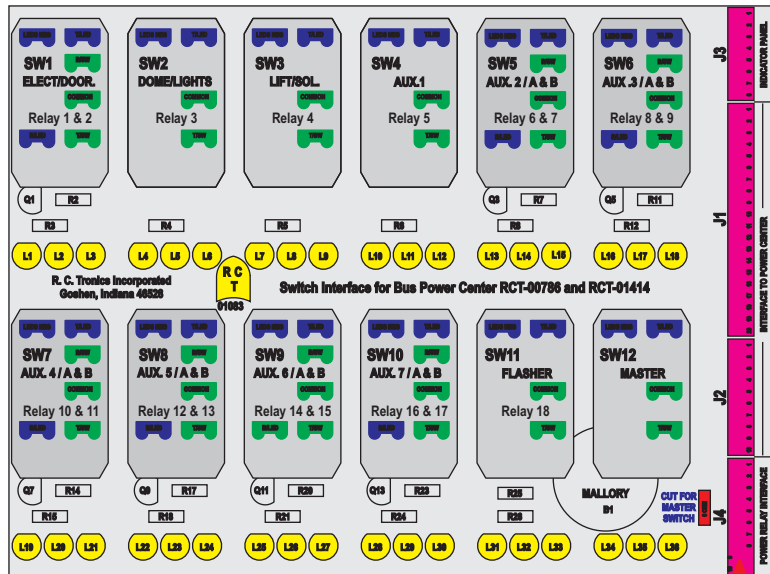

R. C. Tronics Incorporated

2573 East Kercher Road
 Goshen, Indiana 46528
 Toll Free 1-866-457-7790

Phone 1-574-642-3857
 Fax 1-574-642-3858
<http://www.rctronics.com>

RCT-01407-1__51, Relays 4A, 4B, 6A, 6B, 7B.

FAC-01407-00000

S-01083

DAT-01349-13006 (6 INCH)

Amp Maten-Loc Three Pin Part Number 1-480700-0
 Flat Face Down. Red 6/A, Black 6/B & Violet 7/B
 Viewed with Ten Pin Tyco Connector Face Down.

Wire Nut Together
 Operates 4/A & 4/B.

Mate-N-Loc operates relays 6A, 6B & 7B with "IGNITION", on RCT-00786 or RCT-01414,
 Bus Power Center connects to J4 on RCT-01083, Dash Switch Center.
 Blue, Orange and White Operates 4A, 4B, with "IGNITION".