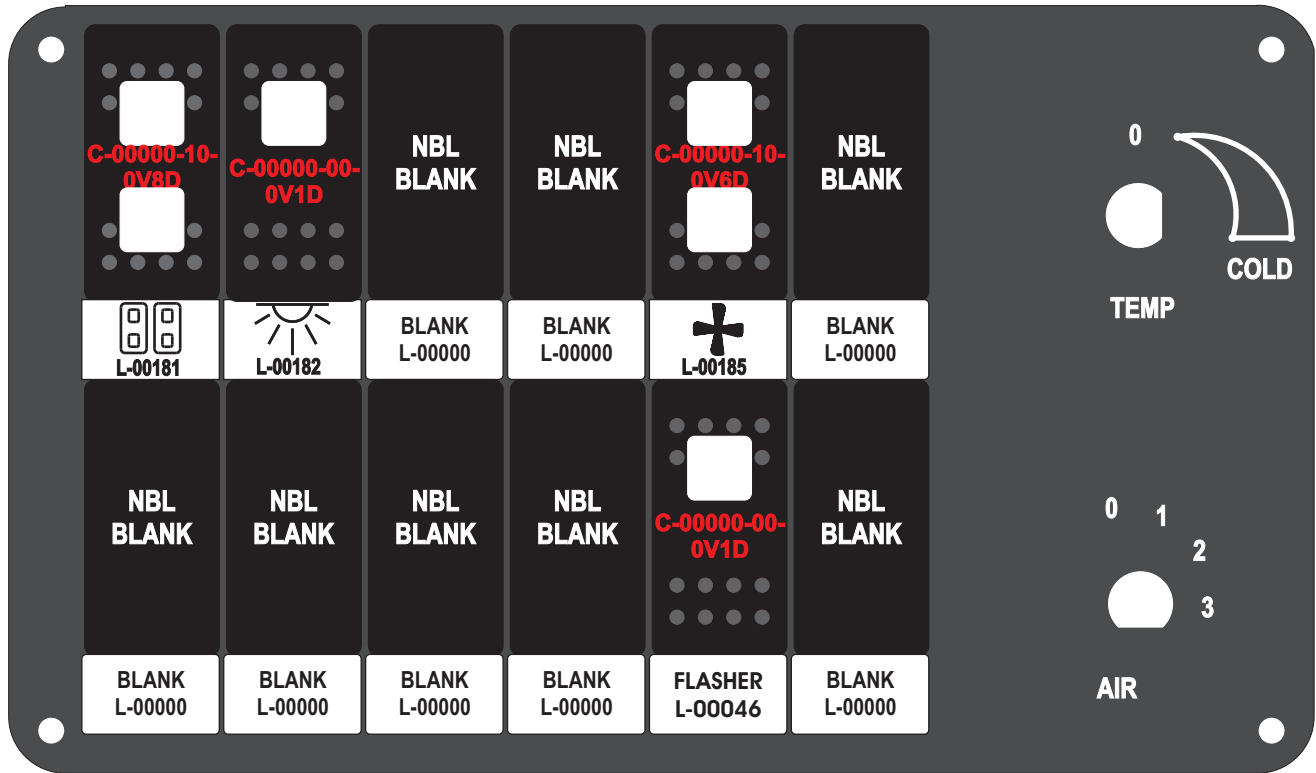

FAC-01407-00000

S-01083

DAT-01349-13006 (6 INCH)

Amp Maten-Loc Three Pin Part Number 1-480700-0
 Flat Face Down. Red 6/A, Black 6/B & Violet 7/B
 Viewed with Ten Pin Tyco Connector Face Down.

Wire Nut Together
 Operates 4/A & 4/B.

Mate-N-Loc operates relays 6A, 6B & 7B with "IGNITION", on RCT-00786 or RCT-01414,
 Bus Power Center connects to J4 on RCT-01083, Dash Switch Center.
 Blue, Orange and White Operates 4A, 4B, with "IGNITION".