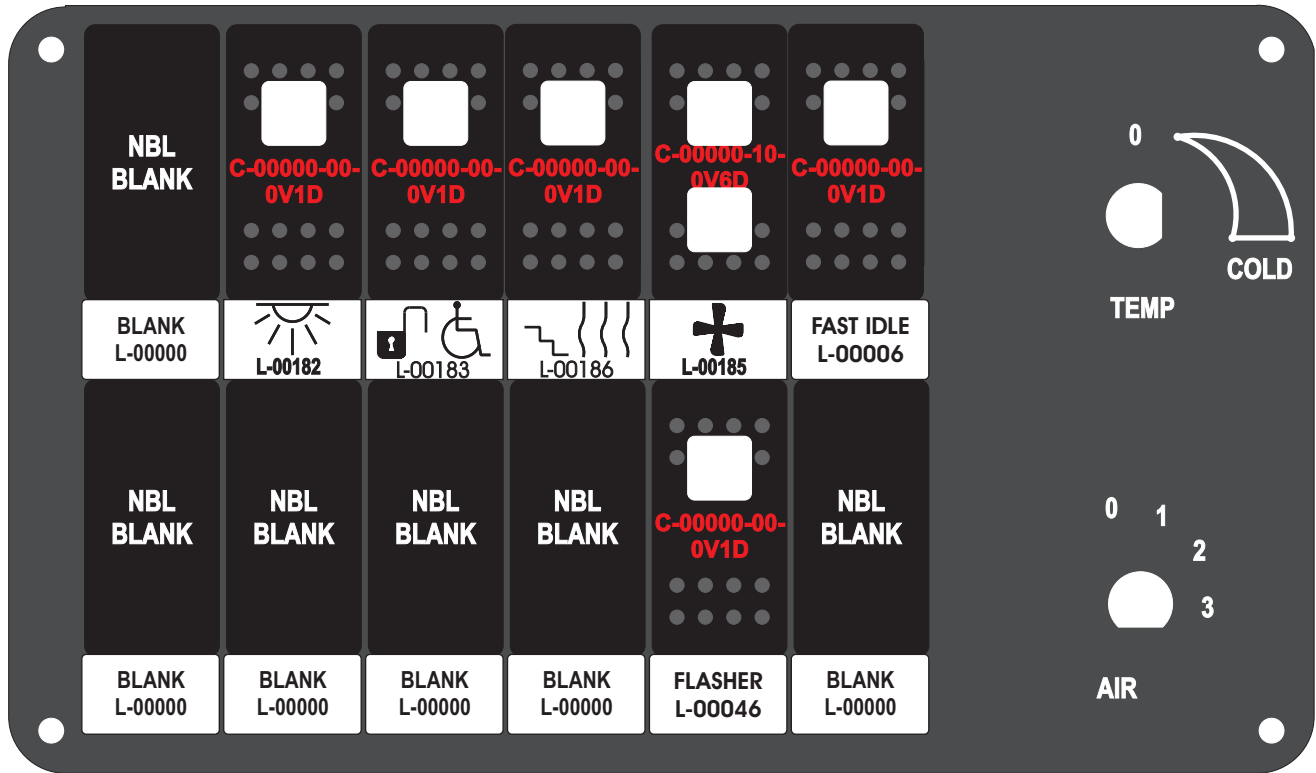

FAC-01407-00000

S-01083

DAT-01349-13006 (6 INCH)

Amp Maten-Loc Three Pin Part Number 1-480700-0
 Flat Face Down. Red 6/A, Black 6/B & Violet 7/B
 Viewed with Ten Pin Tyco Connector Face Down.

Wire Nut Together
 Operates 4/A & 4/B.

Mate-N-Loc operates relays 6A, 6B & 7B with "IGNITION", on RCT-00786 or RCT-01414,
 Bus Power Center connects to J4 on RCT-01083, Dash Switch Center.
 Blue, Orange and White Operates 4A, 4B, with "IGNITION".