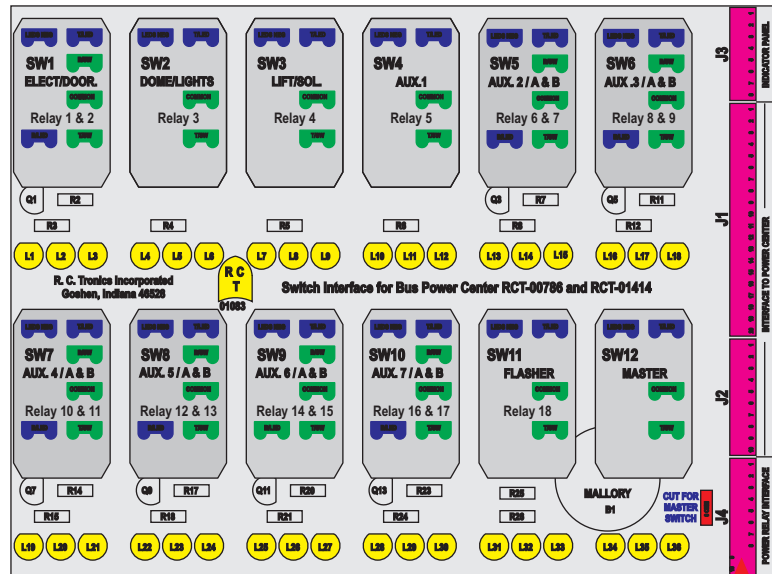

R. C. Tronics Incorporated

2573 East Kercher Road
 Goshen, Indiana 46528
 Toll Free 1-866-457-7790

Phone 1-574-642-3857
 Fax 1-574-642-3858
<http://www.rctronics.com>

RCT-01407-1__52, Relays 4A, 4B, 6A, 6B, 7B.

FAC-01407-00000

S-01083

DAT-01349-13006 (6 INCH)

Amp Maten-Loc Three Pin Part Number 1-480700-0
 Flat Face Down. Red 6/A, Black 6/B & Violet 7/B
 Viewed with Ten Pin Tyco Connector Face Down.

Wire Nut Together
 Operates 4/A & 4/B.

Mate-N-Loc operates relays 6A, 6B & 7B with "IGNITION", on RCT-00786 or RCT-01414,
 Bus Power Center connects to J4 on RCT-01083, Dash Switch Center.
 Blue, Orange and White Operates 4A, 4B, with "IGNITION".