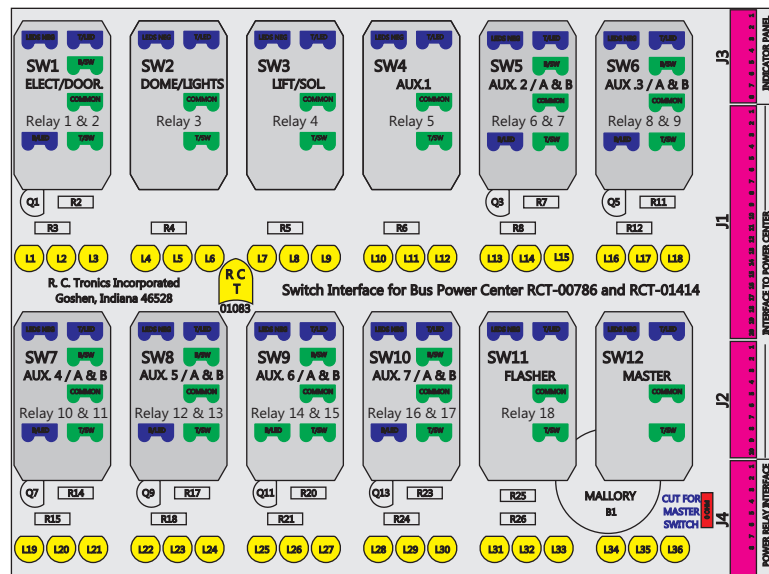

# R. C. Tronics Incorporated

2573 East Kercher Road  
 Goshen, Indiana 46528  
 Toll Free 1-866-457-7790

Phone 1-574-642-3857  
 Fax 1-574-642-3858  
<http://www.rctronics.com>

RCT-01408-0\_\_04, Relays 4A, 4B, 6A, 6B, 7B.

FAC-01408-00000

S-01083

1-480700-0  
 Pin Insert End  
  
 Pin  
 Locating  
 RED-BLACK-VIOLET  
 Mate-N-Loc Connector  
 2 Pin Part Number 1-480700-0  
 Tyco Pin Number 350570-1

Mate-N-Loc operates relays 6A, 6B & 7B with "IGNITION", on RCT-01780 Bus Power Center connects to J4 on RCT-01083, Dash Switch Center.

DAT-01349-17006 (6 INCH)

Viewed with Tyco Connector Plug-In Face Down.

Isolate and tape all conductors