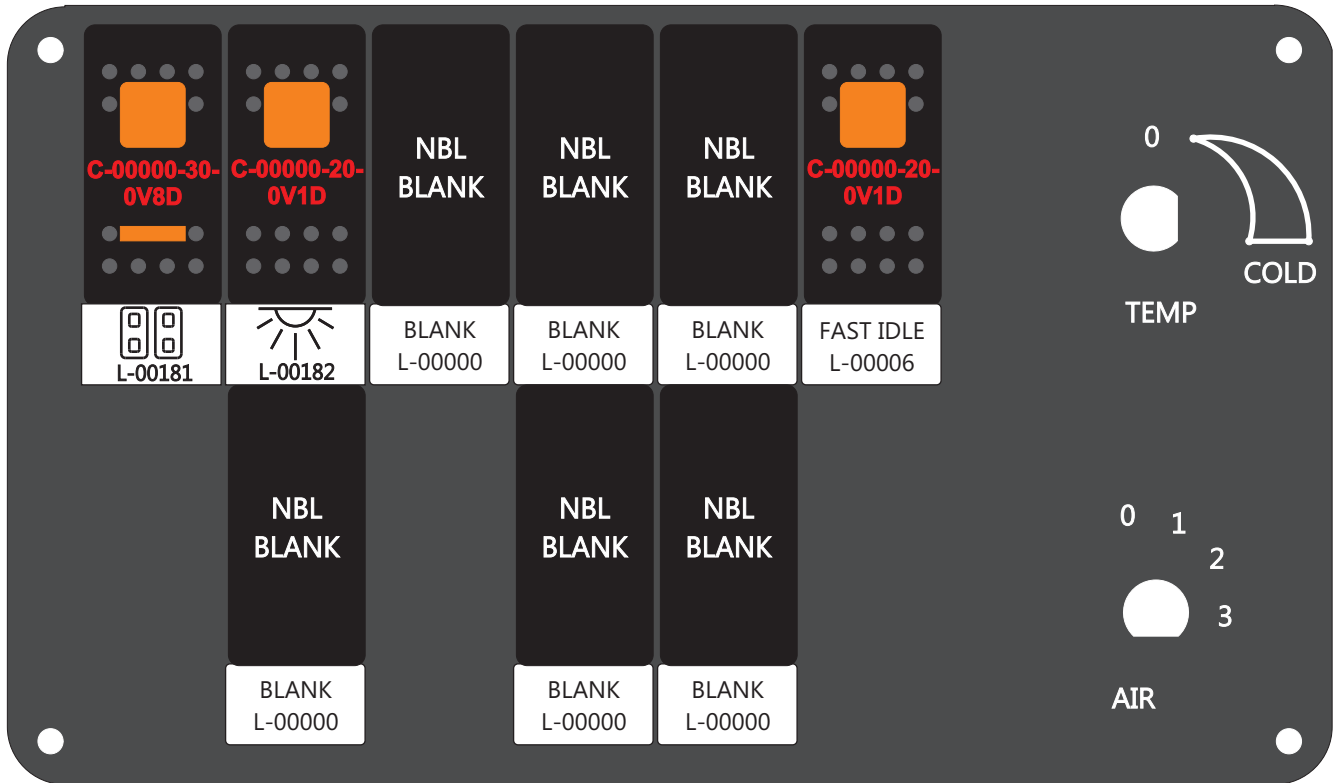

FAC-01408-00000

S-01083

1-480700-0  
 Pin Insert End  
  
 Pin  
 Locating  
 RED-BLACK-VIOLET  
 Mate-N-Loc Connector  
 2 Pin Part Number 1-480700-0  
 Tyco Pin Number 350570-1

Mate-N-Loc operates relays 6A, 6B & 7B with "IGNITION", on RCT-01780 Bus Power Center connects to J4 on RCT-01083, Dash Switch Center.

DAT-01349-17006 (6 INCH)

Viewed with Tyco Connector Plug-In Face Down.

Isolate and tape all conductors