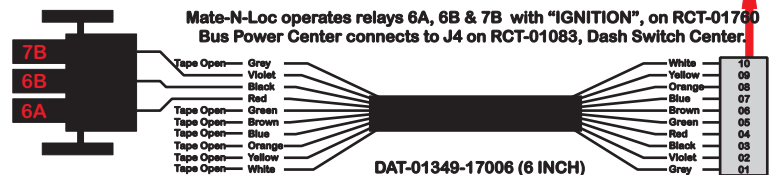

# R. C. Tronics Incorporated

2573 East Kercher Road  
 Goshen, Indiana 46528  
 Toll Free 1-866-457-7790

Phone 1-574-642-3857  
 Fax 1-574-642-3858  
<http://www.rctronics.com>

RCT-01408-0\_\_04, Relays 4A, 4B, 6A, 6B, 7B.

FAC-01408-00000

S-01083

1-480700-0  
 Pin Insert End  
  
 Pin  
 Locating  
 RED-BLACK-VIOLET  
 Mate-N-Loc Connector  
 2 Pin Part Number 1-480700-0  
 Tyco Pin Number 350570-1

Mate-N-Loc operates relays 6A, 6B & 7B with "IGNITION", on RCT-01780 Bus Power Center connects to J4 on RCT-01083, Dash Switch Center.