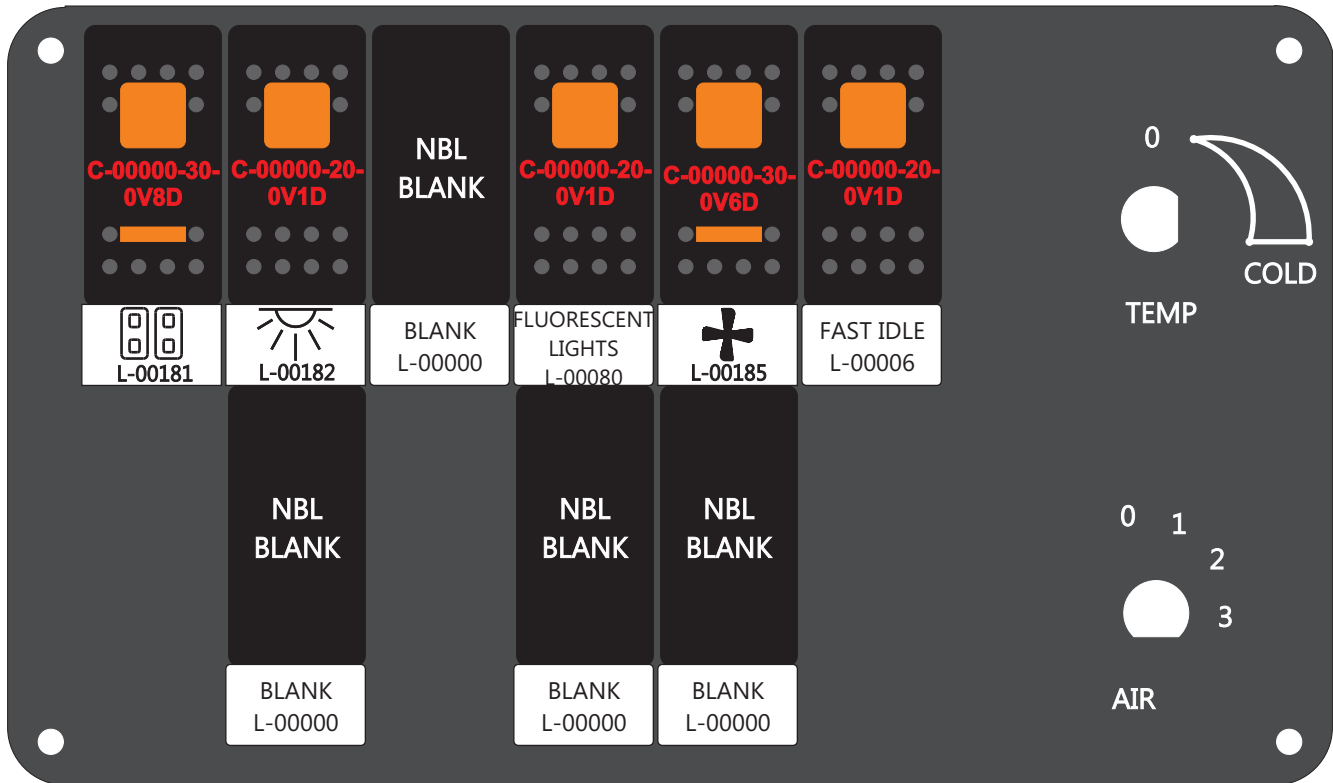

FAC-01408-00000

S-01083

1-480700-0
 Pin Insert End
 Pin Locating
 RED-BLACK-VIOLET
 Mate-N-Loc Connector
 2 Pin Part Number 1-480700-0
 Tyco Pin Number 350570-1

Mate-N-Loc operates relays 6A, 6B & 7B with "IGNITION", on RCT-01780
 Bus Power Center connects to J4 on RCT-01083, Dash Switch Center.

Isolate and tape all conductors

Viewed with Tyco Connector Plug-In Face Down.