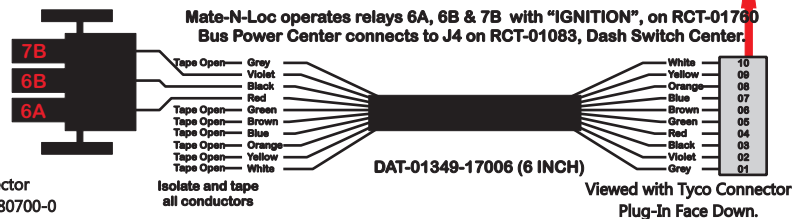

R. C. Tronics Incorporated

2573 East Kercher Road
 Goshen, Indiana 46528
 Toll Free 1-866-457-7790

Phone 1-574-642-3857
 Fax 1-574-642-3858
<http://www.rctronics.com>

RCT-01408-0__19, Relays 4A, 4B, 6A, 6B, 7B.

FAC-01408-00000

S-01083

1-480700-0
 Pin Insert End
 Pin Locating
 RED-BLACK-VIOLET
 Mate-N-Loc Connector
 2 Pin Part Number 1-480700-0
 Tyco Pin Number 350570-1

Mate-N-Loc operates relays 6A, 6B & 7B with "IGNITION", on RCT-01780
 Bus Power Center connects to J4 on RCT-01083, Dash Switch Center.

Isolate and tape all conductors

Viewed with Tyco Connector Plug-In Face Down.