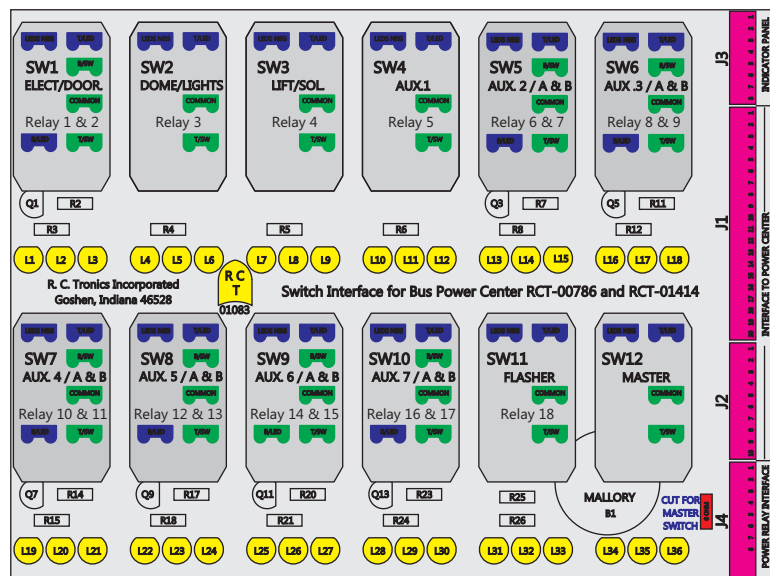

R. C. Tronics Incorporated

2573 East Kercher Road
 Goshen, Indiana 46528
 Toll Free 1-866-457-7790

Phone 1-574-642-3857
 Fax 1-574-642-3858
<http://www.rctronics.com>

RCT-01408-0__19, Relays 4A, 4B, 6A, 6B, 7B.

FAC-01408-00000

S-01083

1-480700-0
 Pin Insert End
 Pin Locating
 RED-BLACK-VIOLET
 Mate-N-Loc Connector
 2 Pin Part Number 1-480700-0
 Tyco Pin Number 350570-1

Mate-N-Loc operates relays 6A, 6B & 7B with "IGNITION", on RCT-01780
 Bus Power Center connects to J4 on RCT-01083, Dash Switch Center.

Isolate and tape all conductors

Viewed with Tyco Connector Plug-In Face Down.