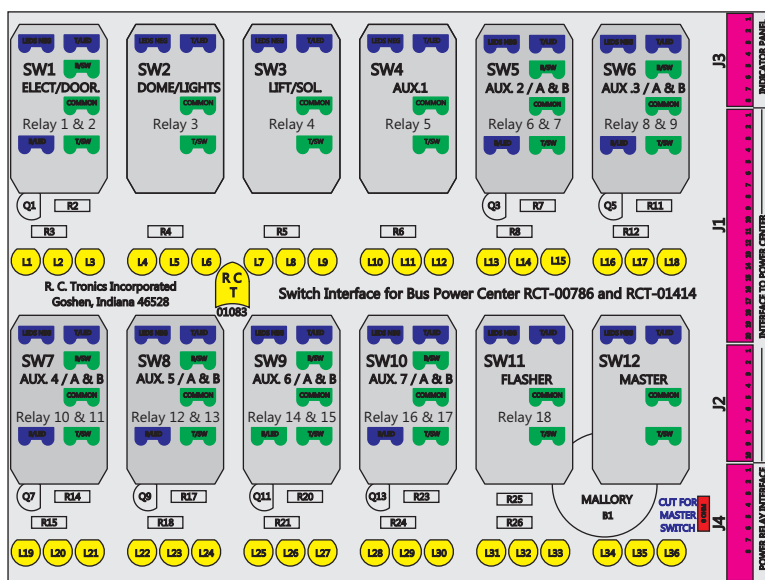

R. C. Tronics Incorporated

2573 East Kercher Road
 Goshen, Indiana 46528
 Toll Free 1-866-457-7790

Phone 1-574-642-3857
 Fax 1-574-642-3858
<http://www.rctronics.com>

RCT-01408-0__28, Relays 4A, 4B, 6A, 6B, 7B.

FAC-01408-00000

S-01083

1-480700-0
 Pin Insert End
 Pin
 Locating
 RED-BLACK-VIOLET
 Mate-N-Loc Connector
 2 Pin Part Number 1-480700-0
 Tyco Pin Number 350570-1

Mate-N-Loc operates relays 6A, 6B & 7B with "IGNITION", on RCT-01760
 Bus Power Center connects to J4 on RCT-01083, Dash Switch Center.

DAT-01349-17006 (6 INCH)

Viewed with Tycco Connector
 Plug-In Face Down.