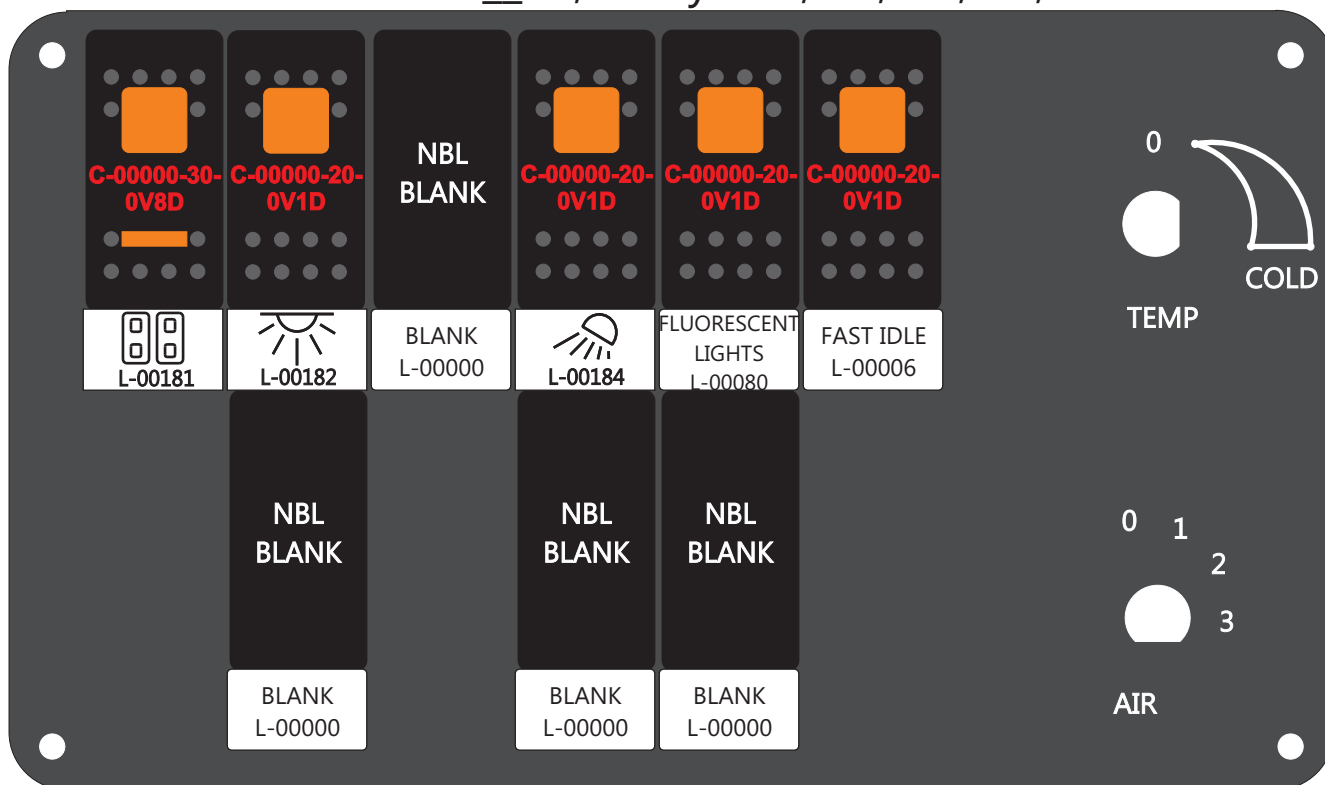

FAC-01408-00000

S-01083

1-480700-0
 Pin Insert End
 Pin
 Locating
 RED-BLACK-VIOLET
 Mate-N-Loc Connector
 2 Pin Part Number 1-480700-0
 Tyco Pin Number 350570-1

Mate-N-Loc operates relays 6A, 6B & 7B with "IGNITION", on RCT-01760
 Bus Power Center connects to J4 on RCT-01083, Dash Switch Center.

DAT-01349-17006 (6 INCH)

Viewed with Tycco Connector
 Plug-In Face Down.