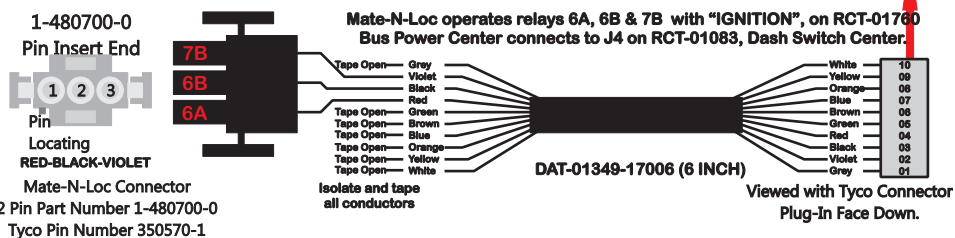

R. C. Tronics Incorporated

2573 East Kercher Road
 Goshen, Indiana 46528
 Toll Free 1-866-457-7790

Phone 1-574-642-3857
 Fax 1-574-642-3858
<http://www.rctronics.com>

RCT-01408-0__28, Relays 4A, 4B, 6A, 6B, 7B.

FAC-01408-00000

S-01083

1-480700-0
 Pin Insert End
 Pin
 Locating
 RED-BLACK-VIOLET
 Mate-N-Loc Connector
 2 Pin Part Number 1-480700-0
 Tyco Pin Number 350570-1

Mate-N-Loc operates relays 6A, 6B & 7B with "IGNITION", on RCT-01760
 Bus Power Center connects to J4 on RCT-01083, Dash Switch Center.

DAT-01349-17006 (6 INCH)

Viewed with Tycco Connector
 Plug-In Face Down.