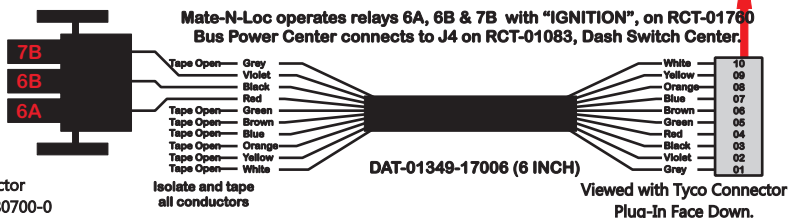

# R. C. Tronics Incorporated

2573 East Kercher Road  
 Goshen, Indiana 46528  
 Toll Free 1-866-457-7790

Phone 1-574-642-3857  
 Fax 1-574-642-3858  
<http://www.rctronics.com>

RCT-01408-0\_\_46, Relays 4A, 4B, 6A, 6B, 7B.

FAC-01408-00000

S-01083

1-480700-0  
 Pin Insert End  
  
 Locating  
 RED-BLACK-VIOLET  
 Mate-N-Loc Connector  
 2 Pin Part Number 1-480700-0  
 Tyco Pin Number 350570-1

Mate-N-Loc operates relays 6A, 6B & 7B with "IGNITION", on RCT-01760 Bus Power Center connects to J4 on RCT-01083, Dash Switch Center.

DAT-01349-17006 (6 INCH)

Viewed with Tyco Connector Plug-In Face Down.