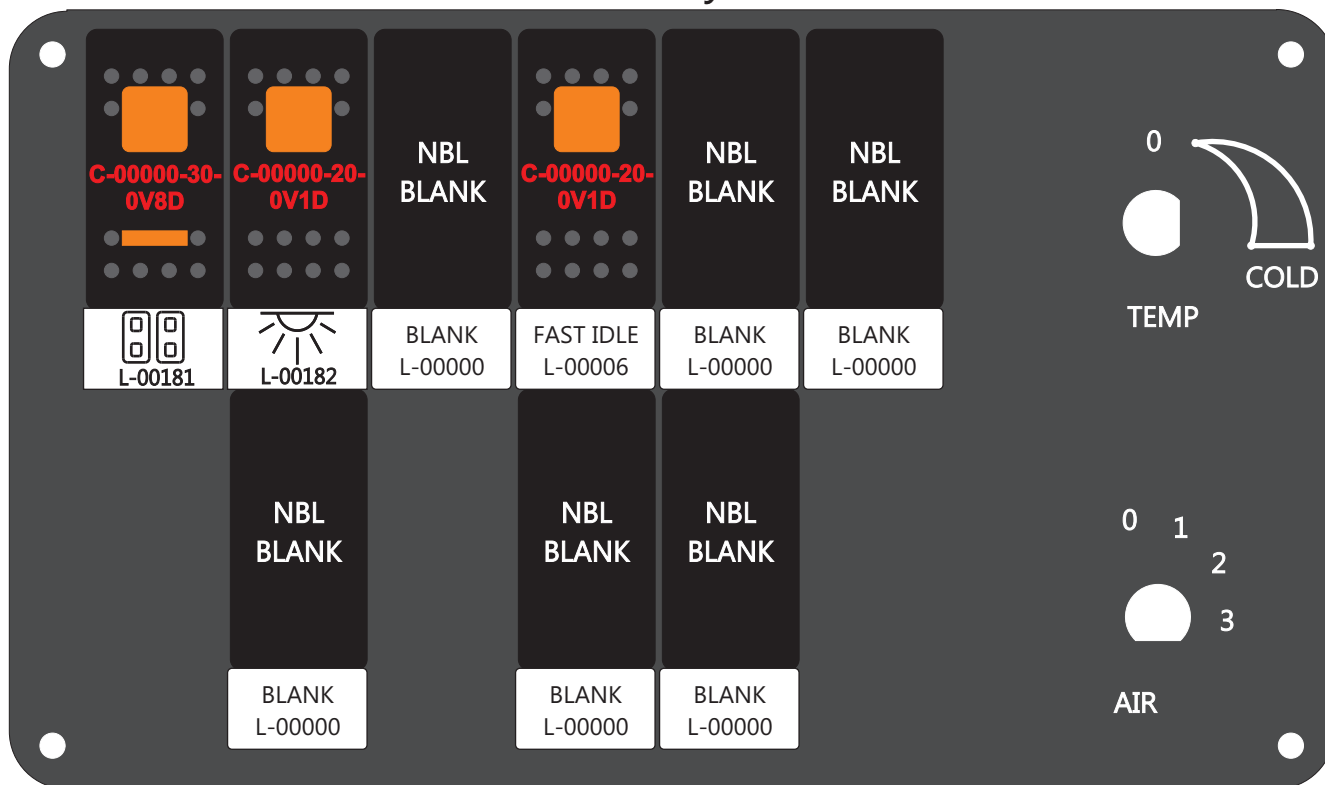

FAC-01408-00000

S-01083

1-480700-0  
 Pin Insert End  
  
 Locating  
 RED-BLACK-VIOLET  
 Mate-N-Loc Connector  
 2 Pin Part Number 1-480700-0  
 Tyco Pin Number 350570-1

Mate-N-Loc operates relays 6A, 6B & 7B with "IGNITION", on RCT-01760 Bus Power Center connects to J4 on RCT-01083, Dash Switch Center.

DAT-01349-17006 (6 INCH)

Viewed with Tyco Connector Plug-In Face Down.