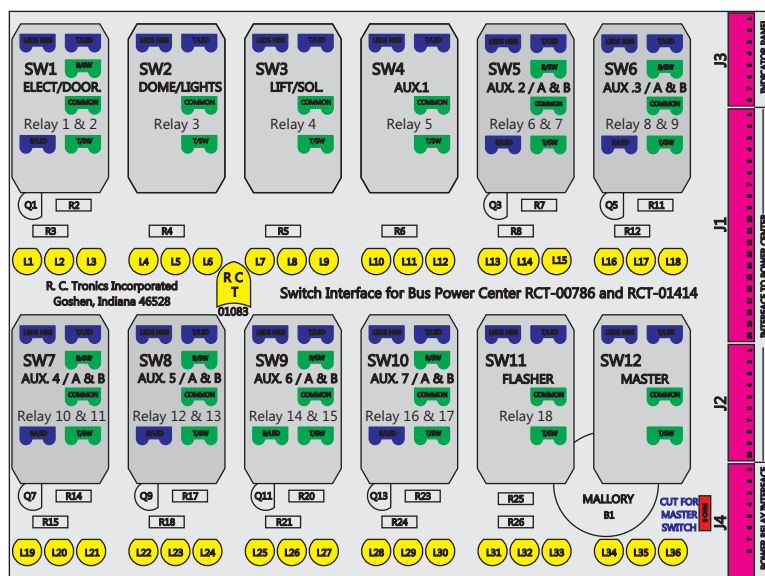

# R. C. Tronics Incorporated

2573 East Kercher Road  
 Goshen, Indiana 46528  
 Toll Free 1-866-457-7790

Phone 1-574-642-3857  
 Fax 1-574-642-3858  
<http://www.rctronics.com>

RCT-01408-0\_\_46, Relays 4A, 4B, 6A, 6B, 7B.

FAC-01408-00000

S-01083

1-480700-0  
 Pin Insert End  
  
 Locating  
 RED-BLACK-VIOLET  
 Mate-N-Loc Connector  
 2 Pin Part Number 1-480700-0  
 Tyco Pin Number 350570-1

Mate-N-Loc operates relays 6A, 6B & 7B with "IGNITION", on RCT-01760 Bus Power Center connects to J4 on RCT-01083, Dash Switch Center.

DAT-01349-17006 (6 INCH)

Viewed with Tyco Connector Plug-In Face Down.