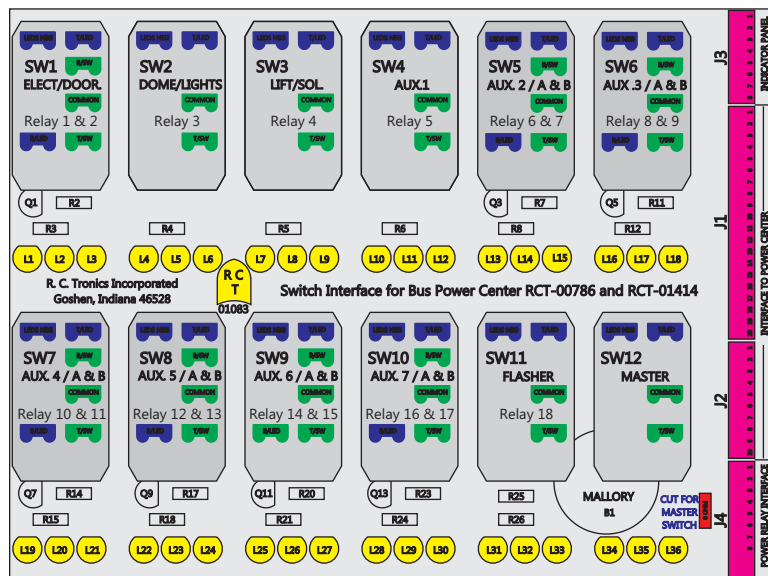

R. C. Tronics Incorporated

2573 East Kercher Road
 Goshen, Indiana 46528
 Toll Free 1-866-457-7790

Phone 1-574-642-3857
 Fax 1-574-642-3858
<http://www.rctronics.com>

RCT-01408-0__64, Relays 4A, 4B, 6A, 6B, 7B.

FAC-01408-00000

S-01083

1-480700-0
 Pin Insert End

 Locating
RED-BLACK-VIOLET
 Mate-N-Loc Connector
 2 Pin Part Number 1-480700-0
 Tyco Pin Number 350570-1

Mate-N-Loc operates relays 6A, 6B & 7B with "IGNITION", on RCT-01760
 Bus Power Center connects to J4 on RCT-01083, Dash Switch Center.