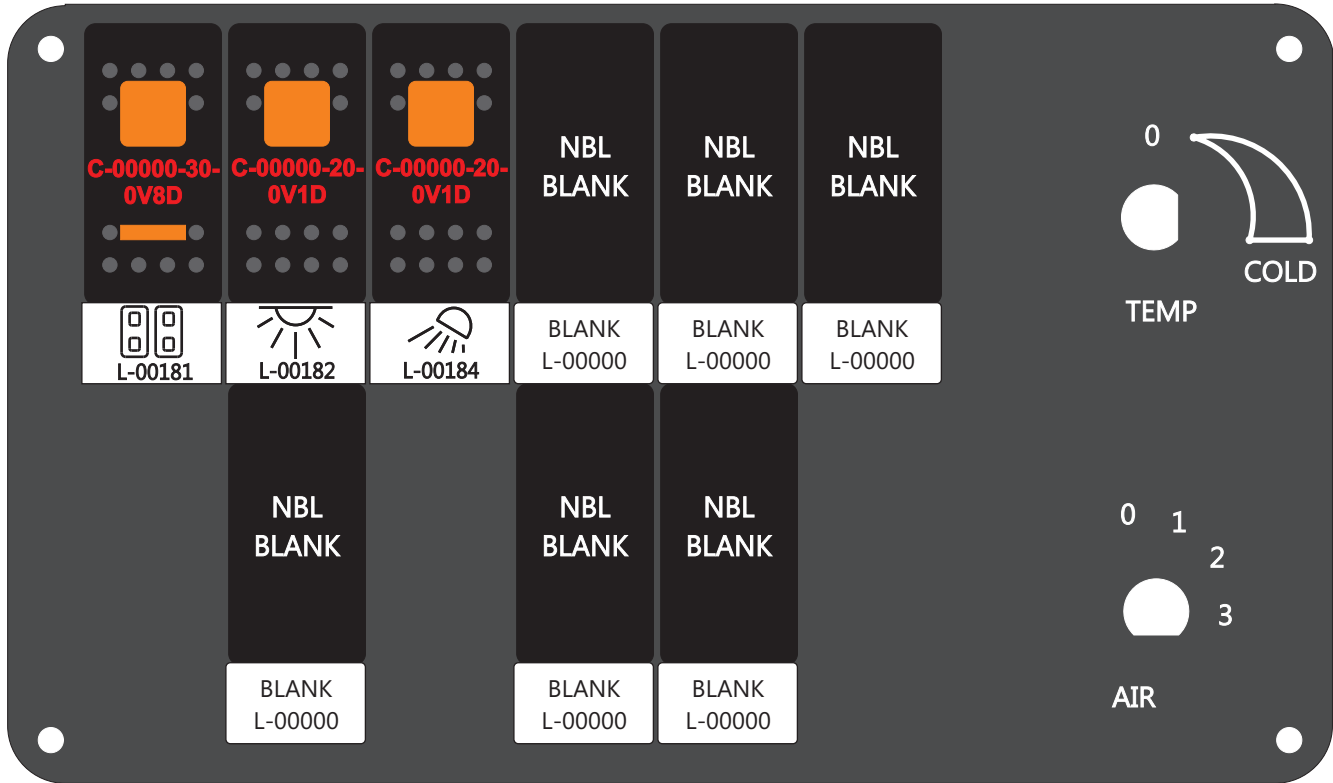

FAC-01408-00000

S-01083

1-480700-0
 Pin Insert End

 Locating
RED-BLACK-VIOLET
 Mate-N-Loc Connector
 2 Pin Part Number 1-480700-0
 Tyco Pin Number 350570-1

Mate-N-Loc operates relays 6A, 6B & 7B with "IGNITION", on RCT-01760
 Bus Power Center connects to J4 on RCT-01083, Dash Switch Center.