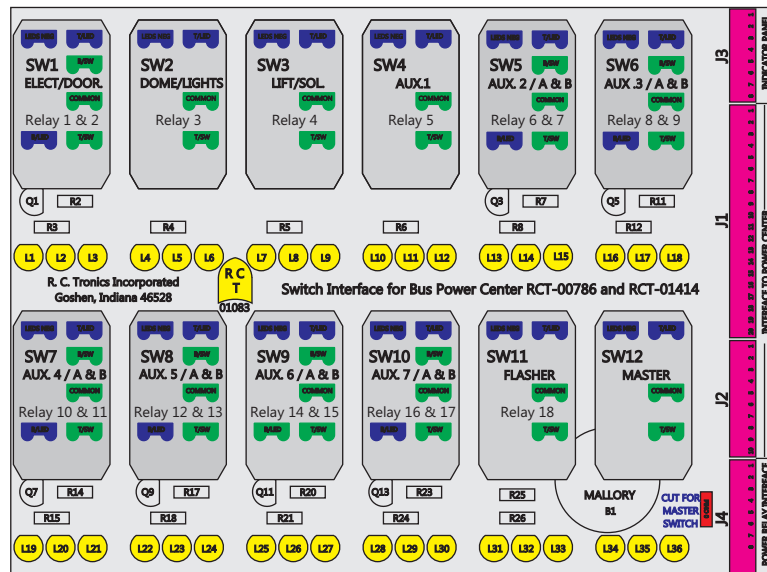

R. C. Tronics Incorporated

2573 East Kercher Road
Goshen, Indiana 46528
Toll Free 1-866-457-7790

Phone 1-574-642-3857
Fax 1-574-642-3858
<http://www.rctronics.com>

RCT-01408-0__66, Relays 4A, 4B, 6A, 6B, 7B.

FAC-01408-00000

S-01083

1-480700-0
Pin Insert End
Pin
Locating
RED-BLACK-VIOLET
Mate-N-Loc Connector
2 Pin Part Number 1-480700-0
Tyco Pin Number 350570-1

Mate-N-Loc operates relays 6A, 6B & 7B with "IGNITION", on RCT-01760
Bus Power Center connects to J4 on RCT-01083, Dash Switch Center.

Isolate and tape
all conductors

DAT-01349-17006 (6 INCH)

Viewed with Tyco Connector
Plug-In Face Down.