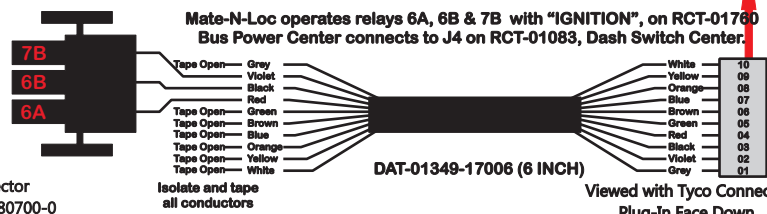

R. C. Tronics Incorporated

2573 East Kercher Road
Goshen, Indiana 46528
Toll Free 1-866-457-7790

Phone 1-574-642-3857
Fax 1-574-642-3858
<http://www.rctronics.com>

RCT-01408-0__66, Relays 4A, 4B, 6A, 6B, 7B.

FAC-01408-00000

S-01083

1-480700-0
Pin Insert End
Pin
Locating
RED-BLACK-VIOLET
Mate-N-Loc Connector
2 Pin Part Number 1-480700-0
Tyco Pin Number 350570-1

Mate-N-Loc operates relays 6A, 6B & 7B with "IGNITION", on RCT-01760
Bus Power Center connects to J4 on RCT-01083, Dash Switch Center.

Isolate and tape
all conductors

DAT-01349-17006 (6 INCH)

Viewed with Tyco Connector
Plug-In Face Down.