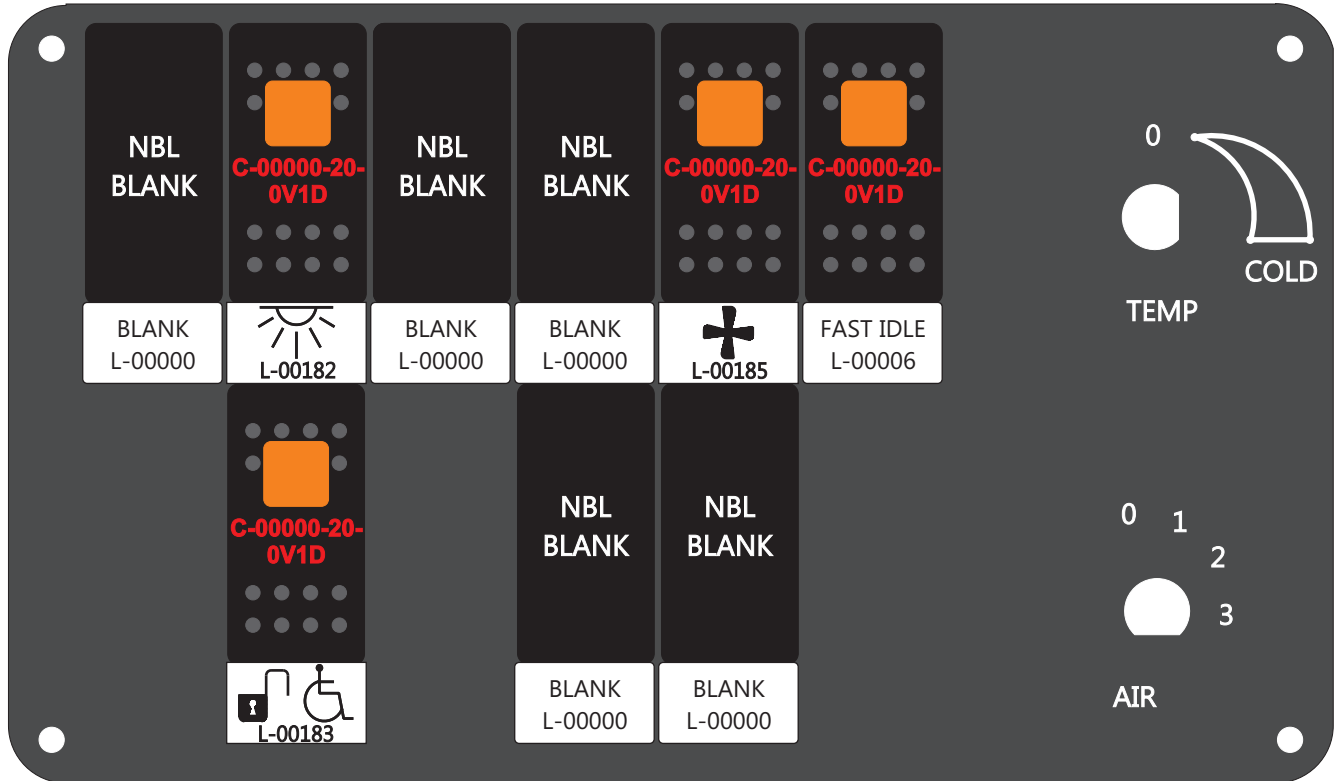

FAC-01408-00000

S-01083

1-480700-0
Pin Insert End
Pin
Locating
RED-BLACK-VIOLET
Mate-N-Loc Connector
2 Pin Part Number 1-480700-0
Tyco Pin Number 350570-1

Mate-N-Loc operates relays 6A, 6B & 7B with "IGNITION", on RCT-01760
Bus Power Center connects to J4 on RCT-01083, Dash Switch Center.

Isolate and tape
all conductors

DAT-01349-17006 (6 INCH)

Viewed with Tyco Connector
Plug-In Face Down.