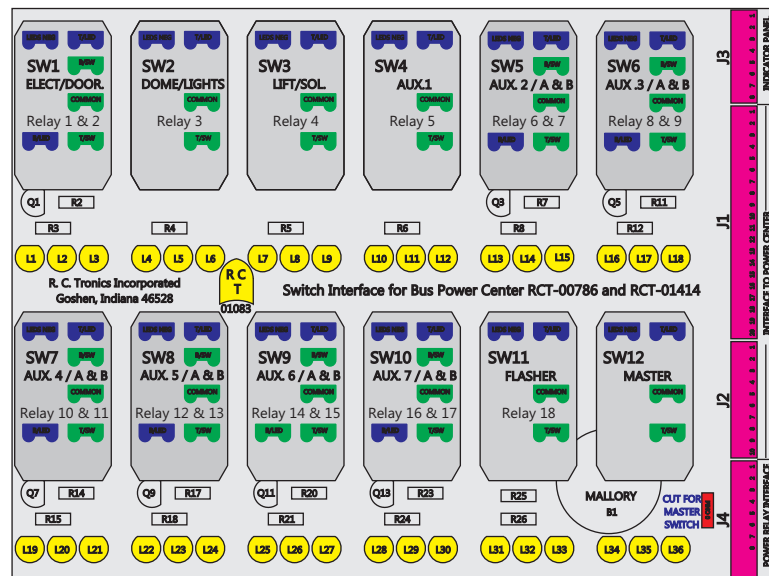

# R. C. Tronics Incorporated

2573 East Kercher Road  
 Goshen, Indiana 46528  
 Toll Free 1-866-457-7790

Phone 1-574-642-3857  
 Fax 1-574-642-3858  
<http://www.rctronics.com>

RCT-01408-0\_\_69, Relays 4A, 4B, 6A, 6B, 7B.

FAC-01408-00000

S-01083

1-480700-0  
 Pin Insert End

Mate-N-Loc Connector  
 2 Pin Part Number 1-480700-0  
 Tyco Pin Number 350570-1

Mate-N-Loc operates relays 6A, 6B & 7B with "IGNITION", on RCT-01760  
 Bus Power Center connects to J4 on RCT-01083, Dash Switch Center.

Isolate and tape all conductors

Viewed with Tyco Connector Plug-In Face Down.