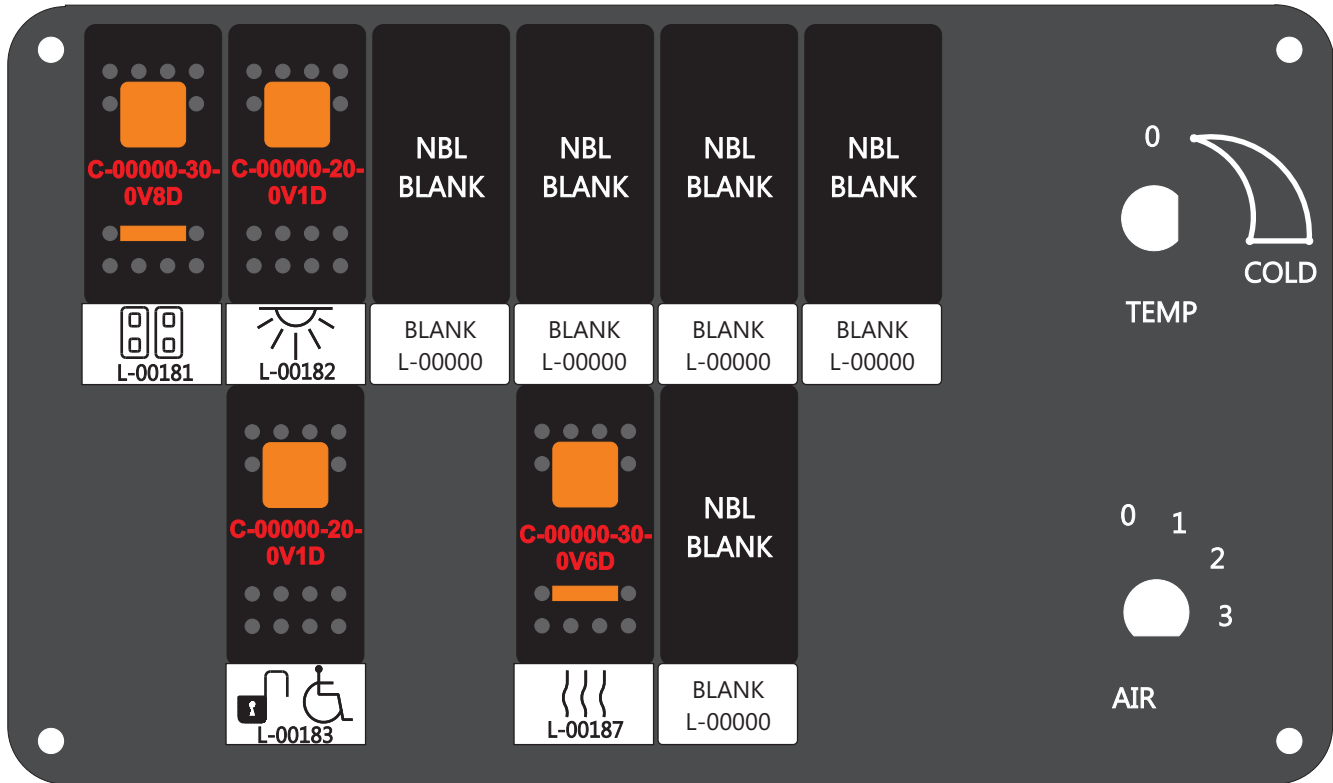

FAC-01408-00000

S-01083

1-480700-0  
 Pin Insert End

Mate-N-Loc Connector  
 2 Pin Part Number 1-480700-0  
 Tyco Pin Number 350570-1

Mate-N-Loc operates relays 6A, 6B & 7B with "IGNITION", on RCT-01760  
 Bus Power Center connects to J4 on RCT-01083, Dash Switch Center.

Isolate and tape all conductors

Viewed with Tyco Connector Plug-In Face Down.