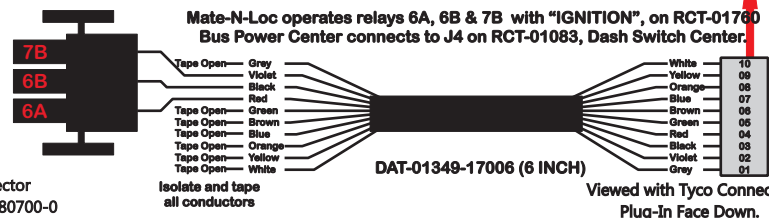

FAC-01408-00000

S-01083

1-480700-0  
 Pin Insert End

Mate-N-Loc Connector  
 2 Pin Part Number 1-480700-0  
 Tyco Pin Number 350570-1

Mate-N-Loc operates relays 6A, 6B & 7B with "IGNITION", on RCT-01760  
 Bus Power Center connects to J4 on RCT-01083, Dash Switch Center.

Isolate and tape all conductors

Viewed with Tyco Connector Plug-In Face Down.