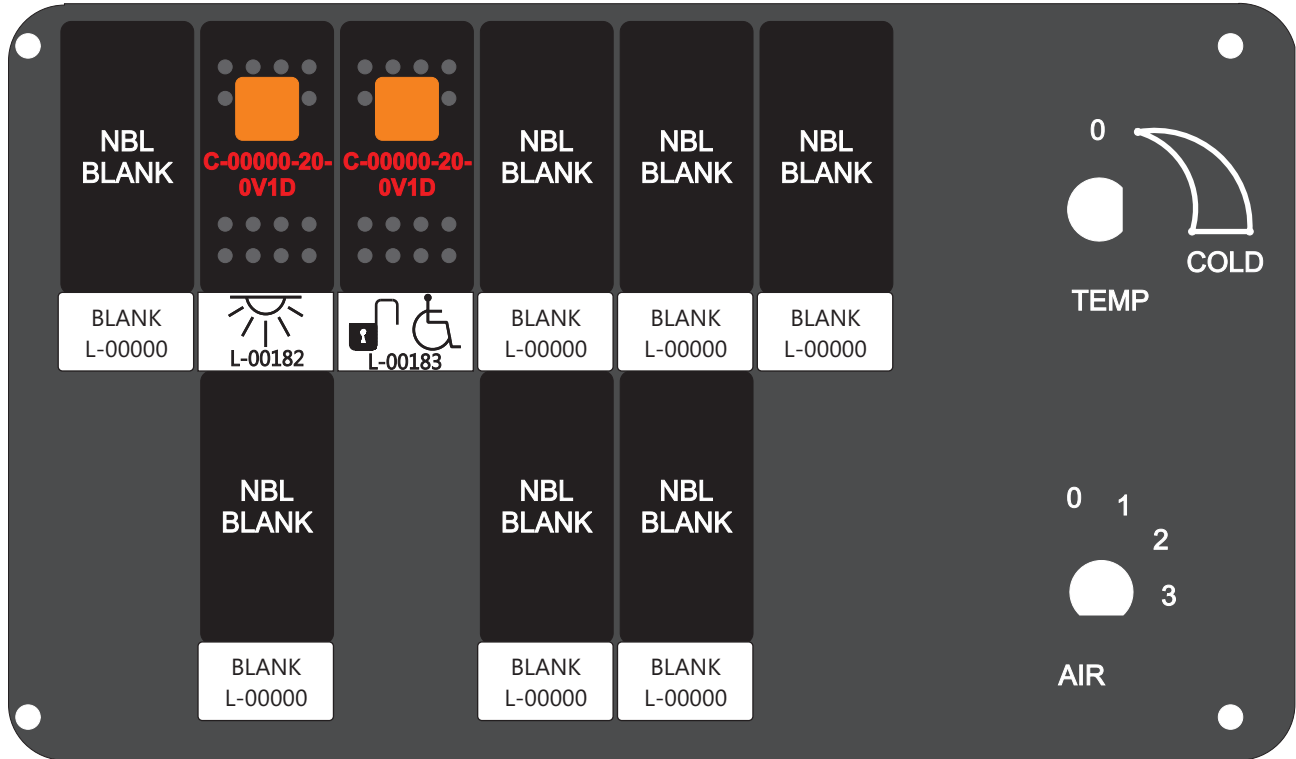

R. C. Tronics Incorporated

2573 East Kercher Road
 Goshen, Indiana 46528
 Toll Free 1-866-457-7790

Phone 1-574-642-3857
 Fax 1-574-642-3858
<http://www.rctronics.com>

RCT-01408-0__82, Relays 4A, 4B, 6A, 6B, 7B.

FAC-01408-00000

S-01083

1-480700-0
 Pin Insert End

 Pin
 Locating
 RED-BLACK-VIOLET
 Mate-N-Loc Connector
 2 Pin Part Number 1-480700-0
 Tyco Pin Number 350570-1

Mate-N-Loc operates relays 6A, 6B & 7B with "IGNITION", on RCT-01700 Bus Power Center connects to J4 on RCT-01083, Dash Switch Center.