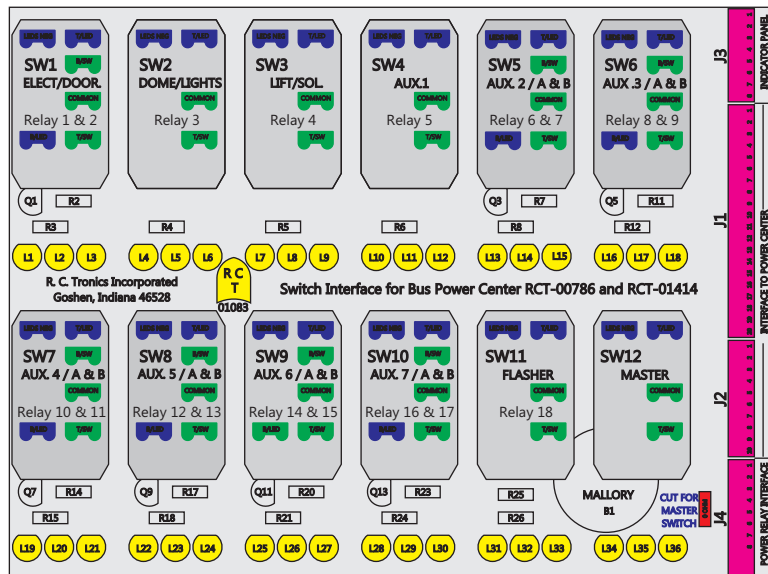

R. C. Tronics Incorporated

2573 East Kercher Road
 Goshen, Indiana 46528
 Toll Free 1-866-457-7790

Phone 1-574-642-3857
 Fax 1-574-642-3858
<http://www.rctronics.com>

RCT-01408-0__82, Relays 4A, 4B, 6A, 6B, 7B.

FAC-01408-00000

S-01083

1-480700-0
 Pin Insert End

 Pin
 Locating
 RED-BLACK-VIOLET
 Mate-N-Loc Connector
 2 Pin Part Number 1-480700-0
 Tyco Pin Number 350570-1

Mate-N-Loc operates relays 6A, 6B & 7B with "IGNITION", on RCT-01700 Bus Power Center connects to J4 on RCT-01083, Dash Switch Center.