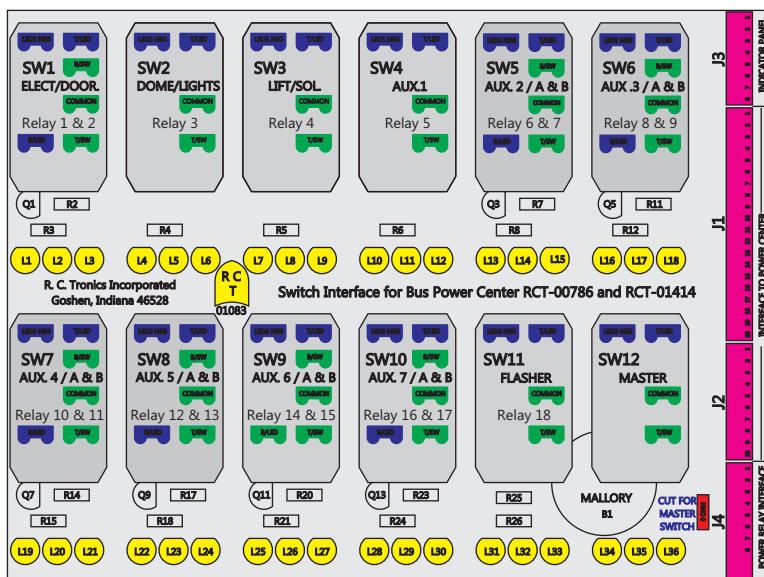

R. C. Tronics Incorporated

2573 East Kercher Road
 Goshen, Indiana 46528
 Toll Free 1-866-457-7790

Phone 1-574-642-3857
 Fax 1-574-642-3858
<http://www.rctronics.com>

RCT-01408-0__97, Relays 4A, 4B, 6A, 6B, 7B.

FAC-01408-00000

1-480700-0
 Pin Insert End

 Pin
 Locating
RED-BLACK-VIOLET
 Mate-N-Loc Connector
 2 Pin Part Number 1-480700-0
 Tyco Pin Number 350570-1

Mate-N-Loc operates relays 6A, 6B & 7B with "IGNITION", on RCT-01760
 Bus Power Center connects to J4 on RCT-01083, Dash Switch Center.