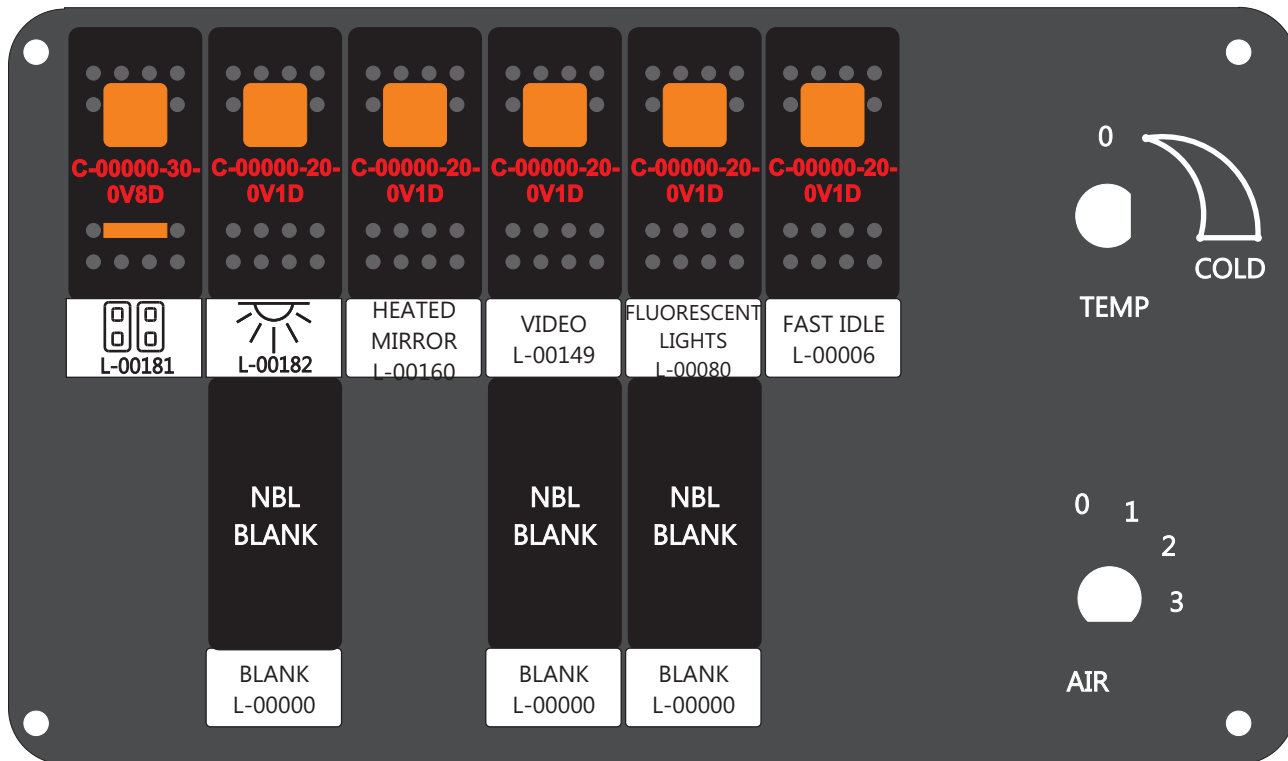

FAC-01408-00000

1-480700-0
 Pin Insert End

 Pin
 Locating
RED-BLACK-VIOLET
 Mate-N-Loc Connector
 2 Pin Part Number 1-480700-0
 Tyco Pin Number 350570-1

Mate-N-Loc operates relays 6A, 6B & 7B with "IGNITION", on RCT-01760
 Bus Power Center connects to J4 on RCT-01083, Dash Switch Center.