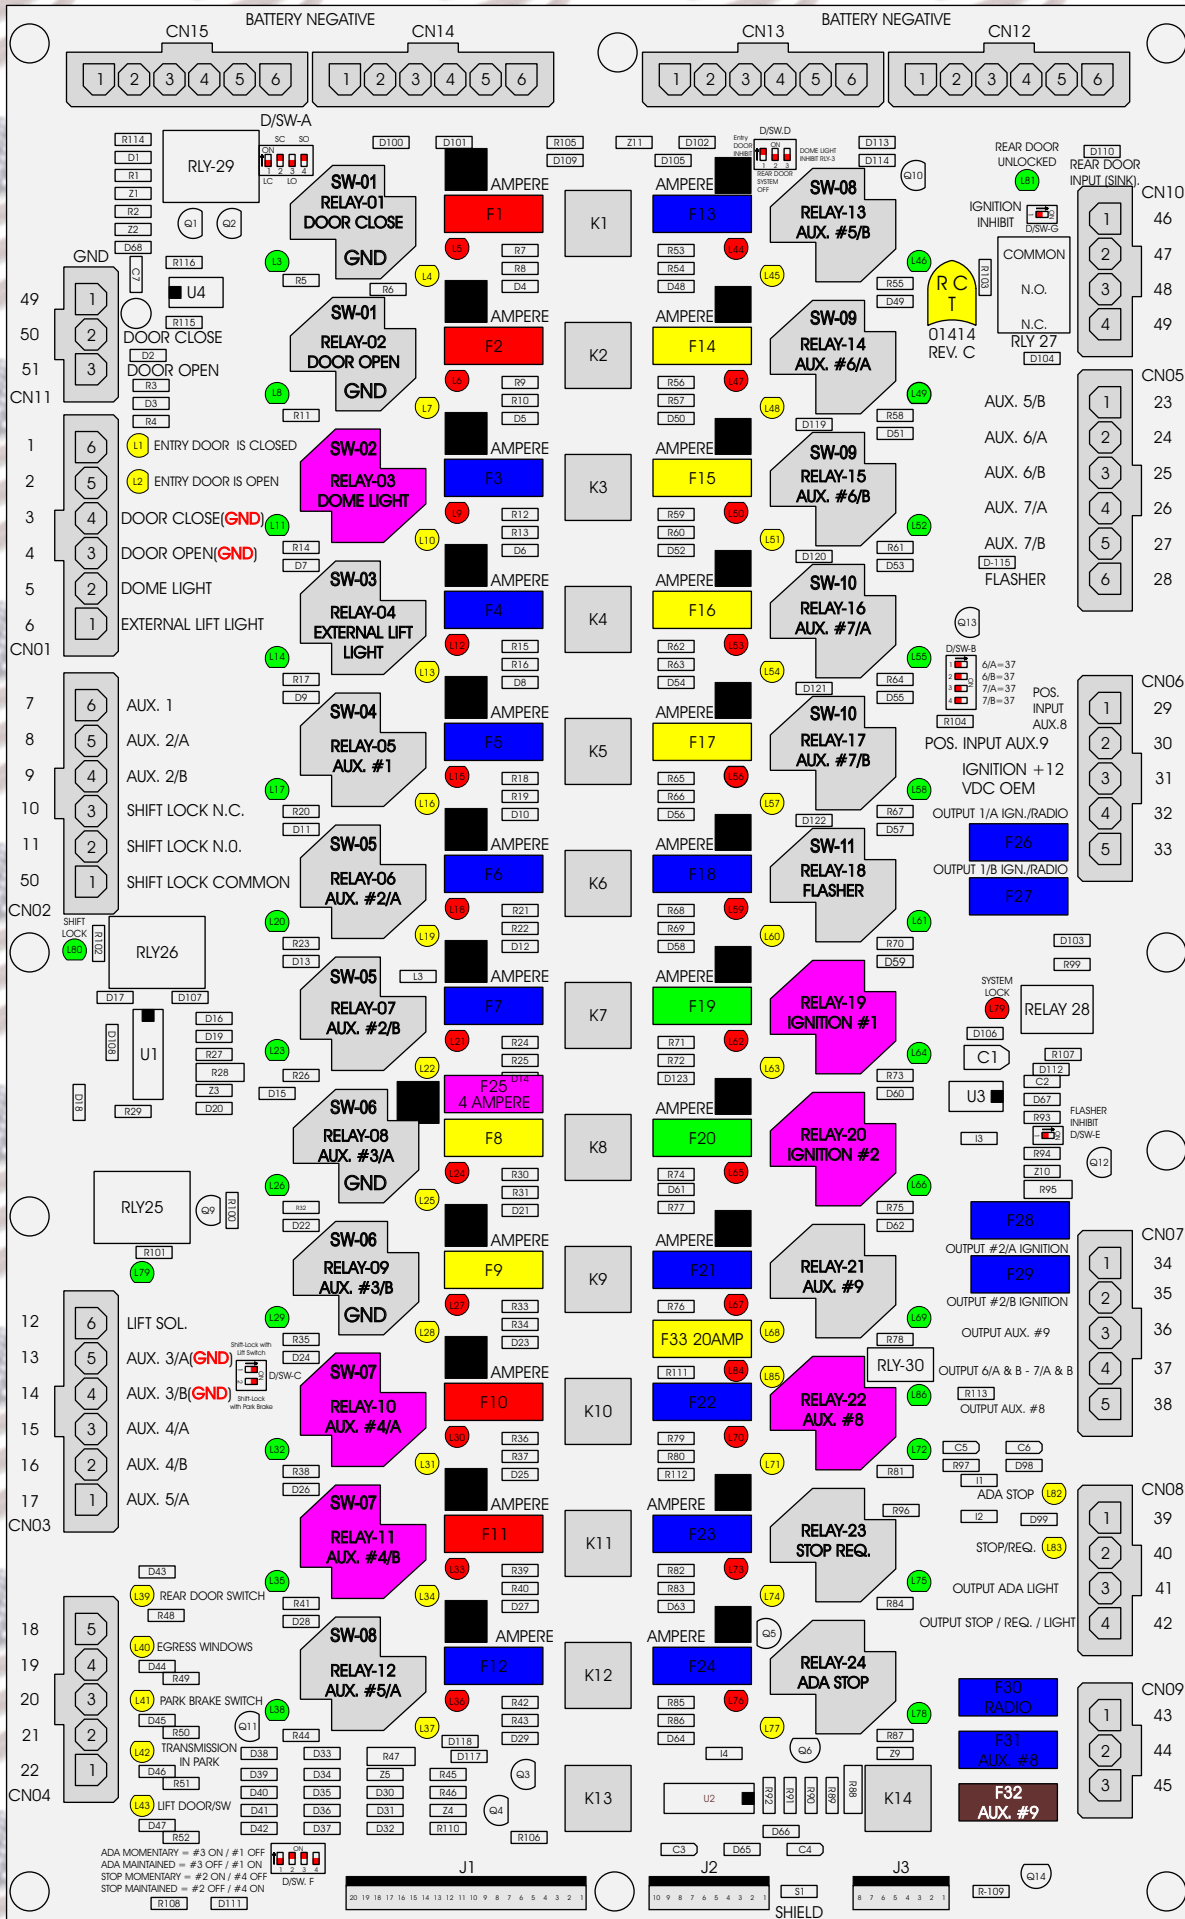

R. C. Tronics Incorporated

RCT-01414-0000

4 AMPERE

10 AMPERE

15 AMPERE

20 AMPERE

25 AMPERE

30 AMPERE

Comes With System

D/SW. F

20 19 18 17 16 15 14 13 12 11 10 9 8 7 6 5 4 3 2 1

10 9 8 7 6 5 4 3 2 1

8 7 6 5 4 3 2 1

SHIELD