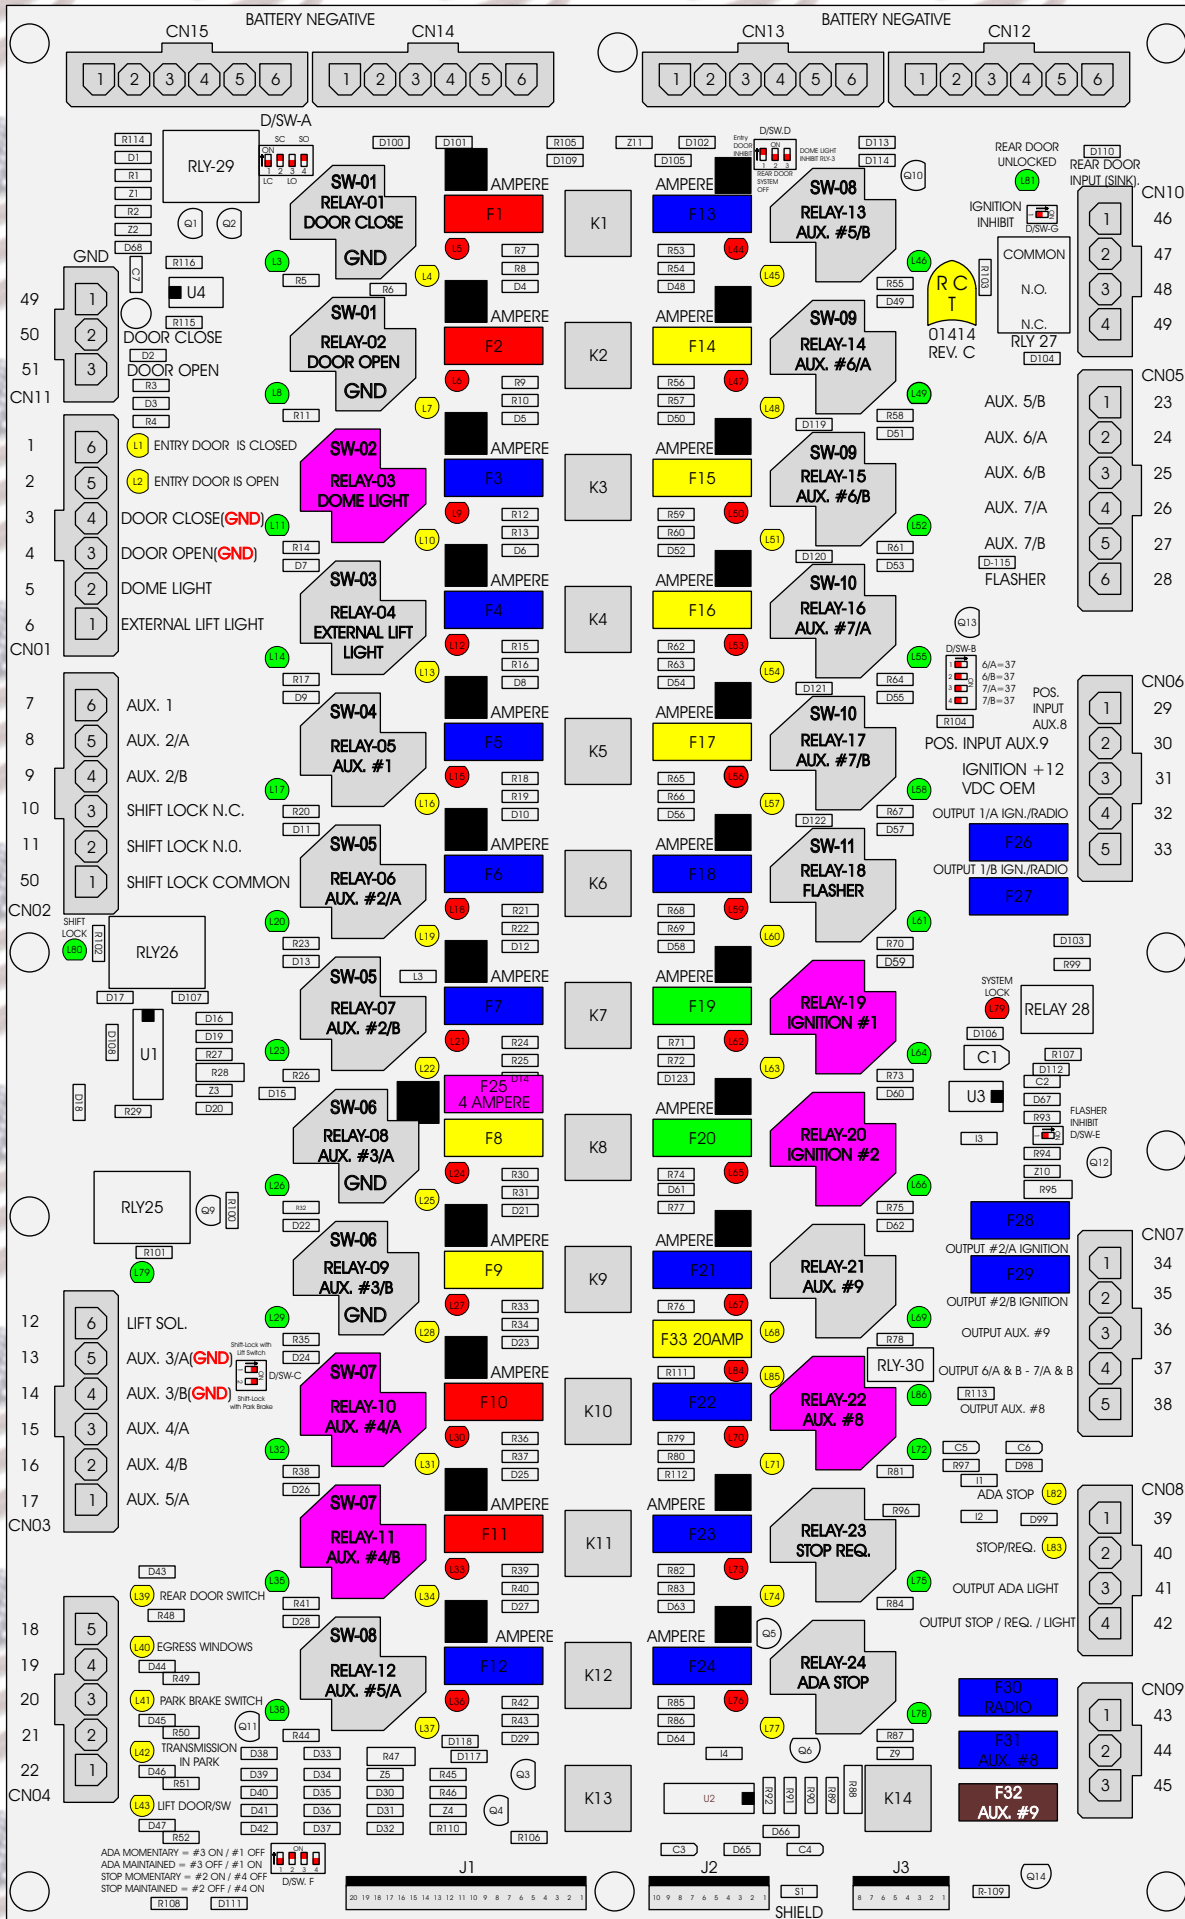

# R. C. Tronics Incorporated

RCT-01414-00002

4 AMPERE

10 AMPERE

15 AMPERE

20 AMPERE

25 AMPERE

30 AMPERE

Comes With System