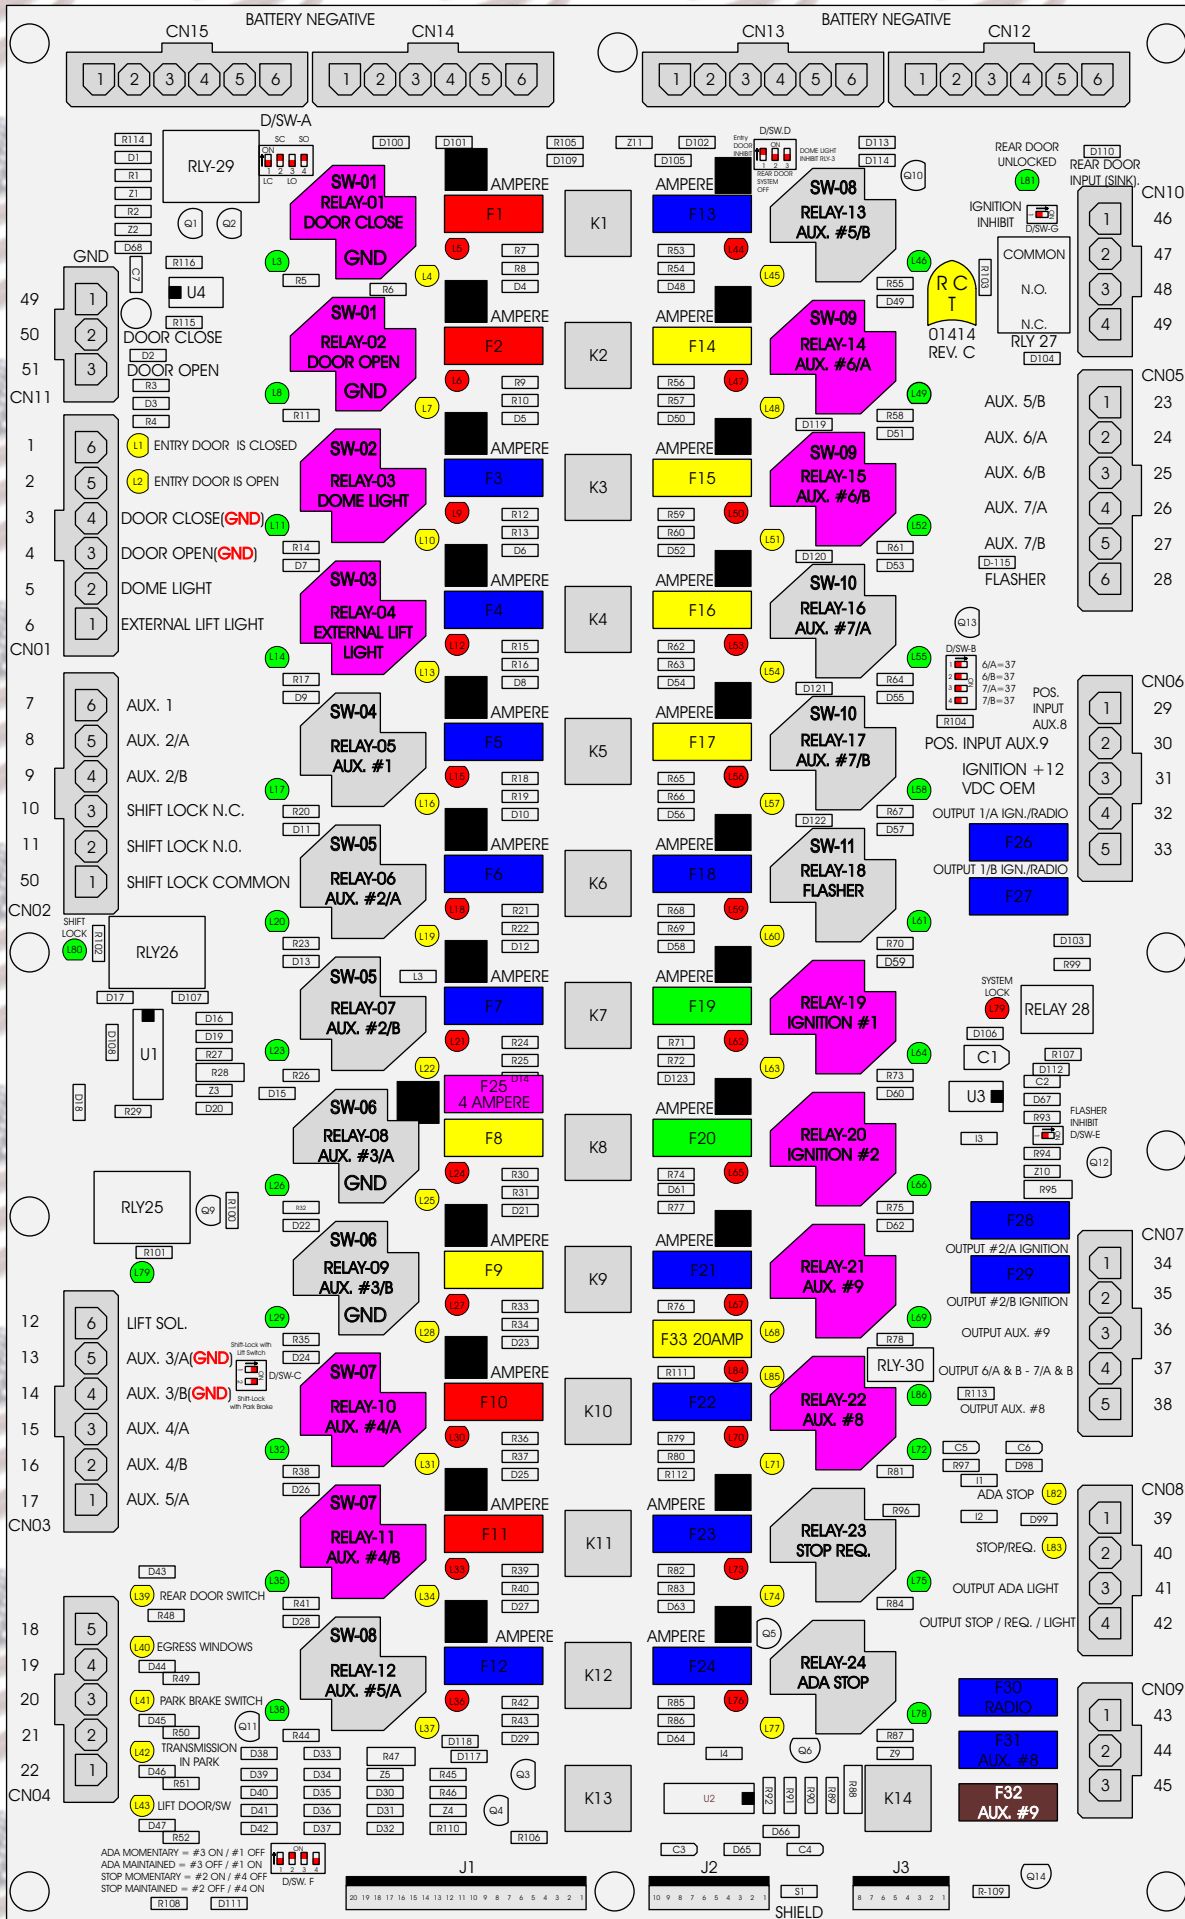

R. C. Tronics Incorporated

RCT-01414-00003

ADA MOMENTARY = #3 ON / #1 OFF
 ADA MAINTAINED = #3 OFF / #1 ON
 STOP MOMENTARY = #2 ON / #4 OFF
 STOP MAINTAINED = #2 OFF / #4 ON

SHIELD