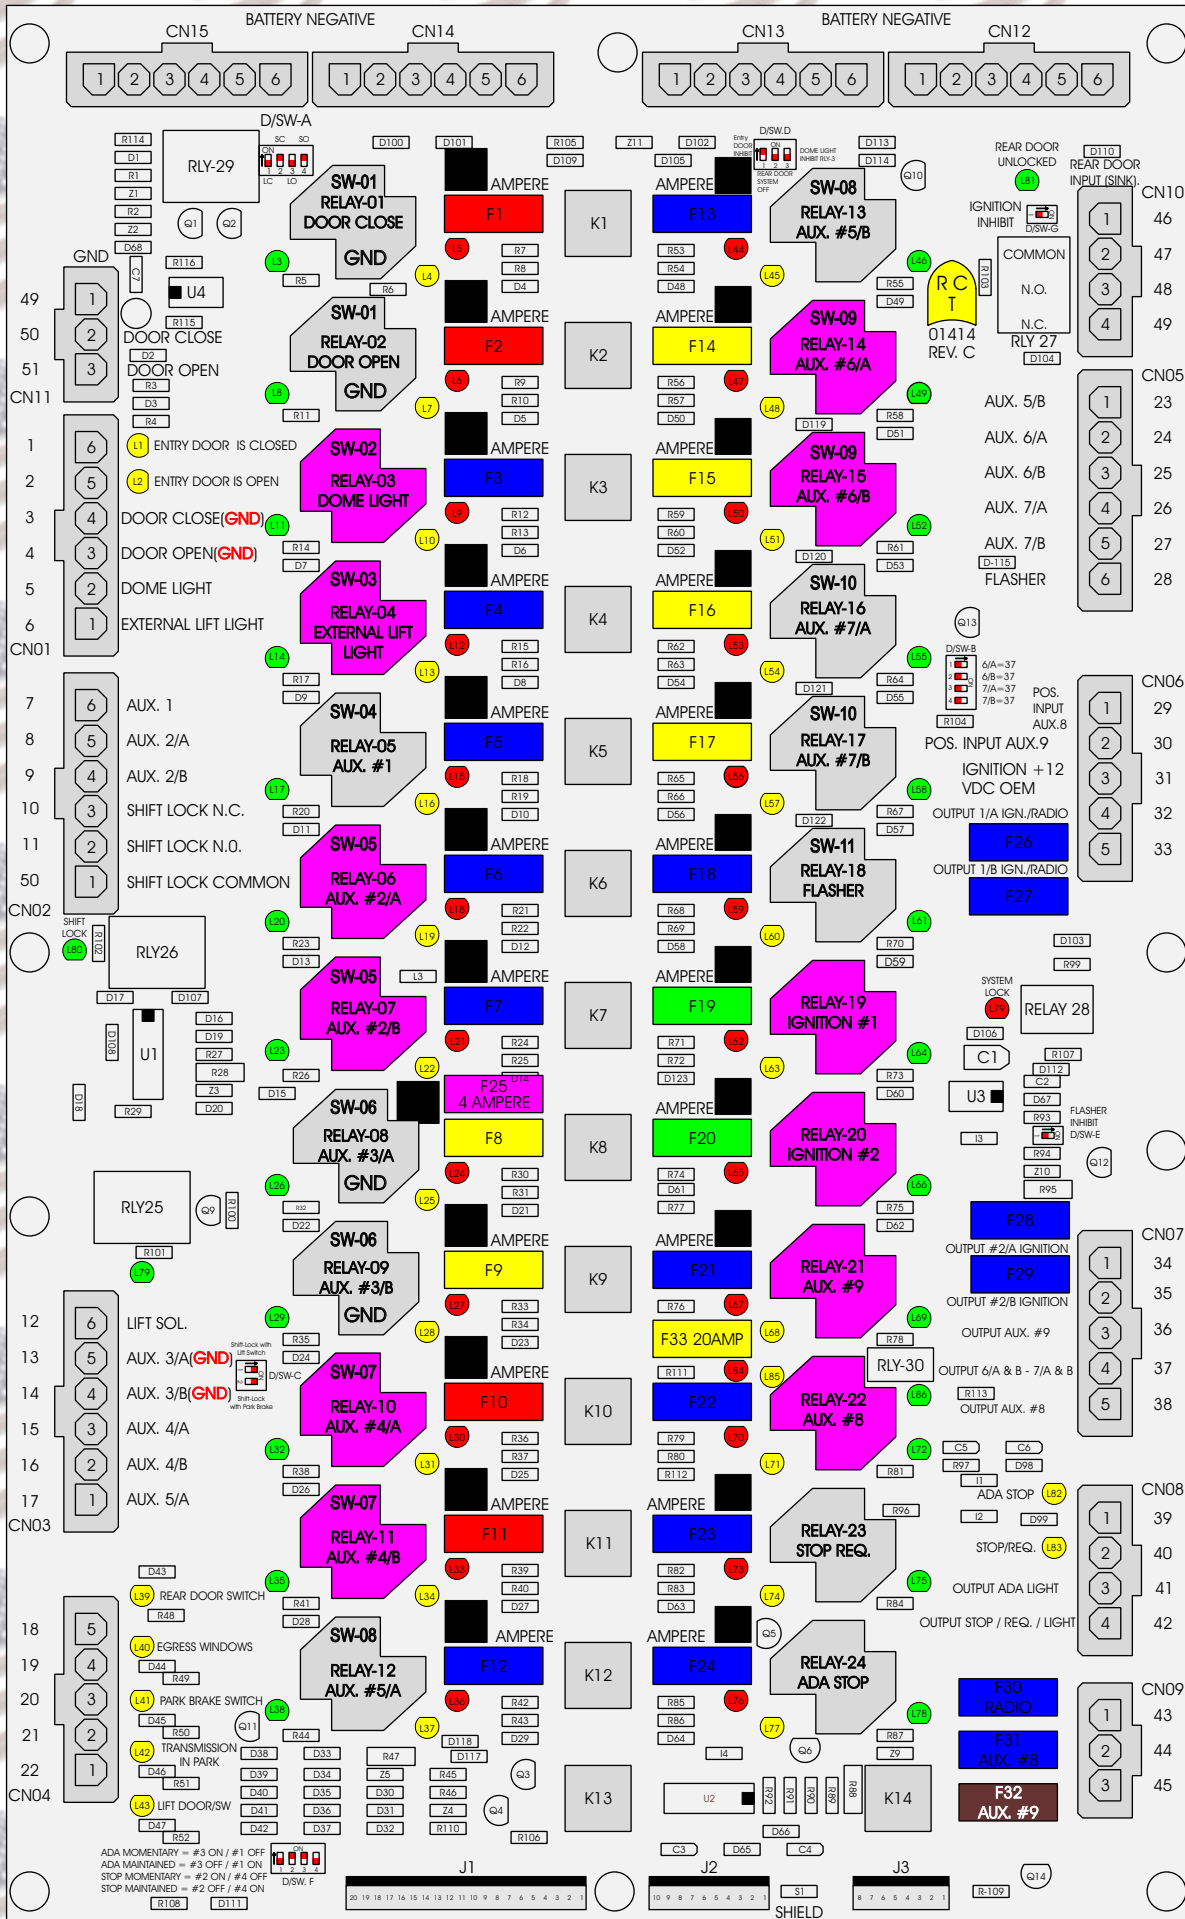

R. C. Tronics Incorporated

RCT-01414-00004

4 AMPERE

10 AMPERE

15 AMPERE

20 AMPERE

25 AMPERE

30 AMPERE

Comes With System

ADA MOMENTARY = #3 ON / #1 OFF
 ADA MAINTAINED = #3 OFF / #1 ON
 STOP MOMENTARY = #2 ON / #4 OFF
 STOP MAINTAINED = #2 OFF / #4 ON

J1 20 19 18 17 16 15 14 13 12 11 10 9 8 7 6 5 4 3 2 1

J2 10 9 8 7 6 5 4 3 2 1

J3 8 7 6 5 4 3 2 1

SHIELD