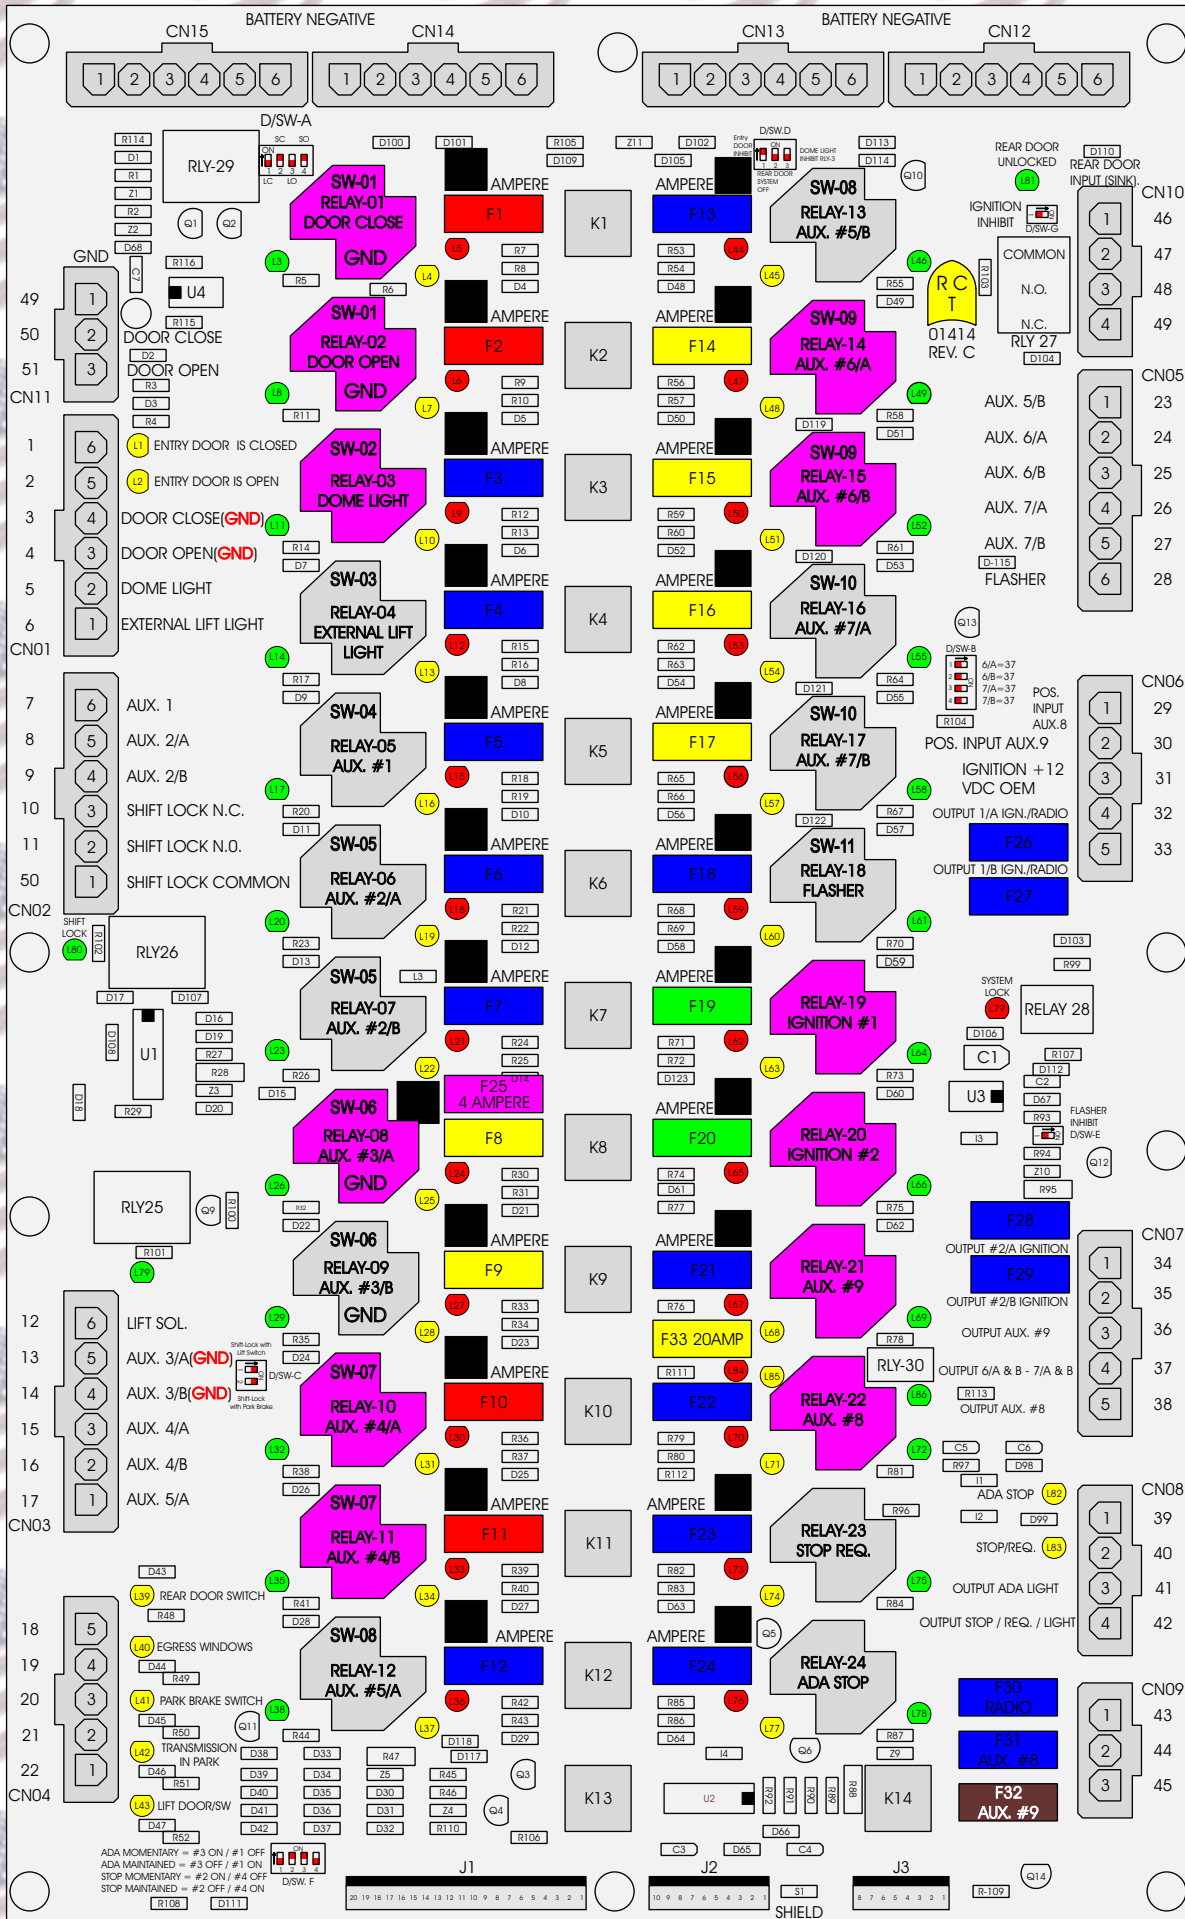

R. C. Tronics Incorporated

RCT-01414-00005

4 AMPERE

10 AMPERE

15 AMPERE

20 AMPERE

25 AMPERE

30 AMPERE

Comes With System

ADA MOMENTARY = #3 ON / #1 OFF
 ADA MAINTAINED = #3 OFF / #1 ON
 STOP MOMENTARY = #2 ON / #4 OFF
 STOP MAINTAINED = #2 OFF / #4 ON

D/SW. F
 D/SW. F

J1 20 19 18 17 16 15 14 13 12 11 10 9 8 7 6 5 4 3 2 1

J2 10 9 8 7 6 5 4 3 2 1

J3 8 7 6 5 4 3 2 1

SHIELD

R-109