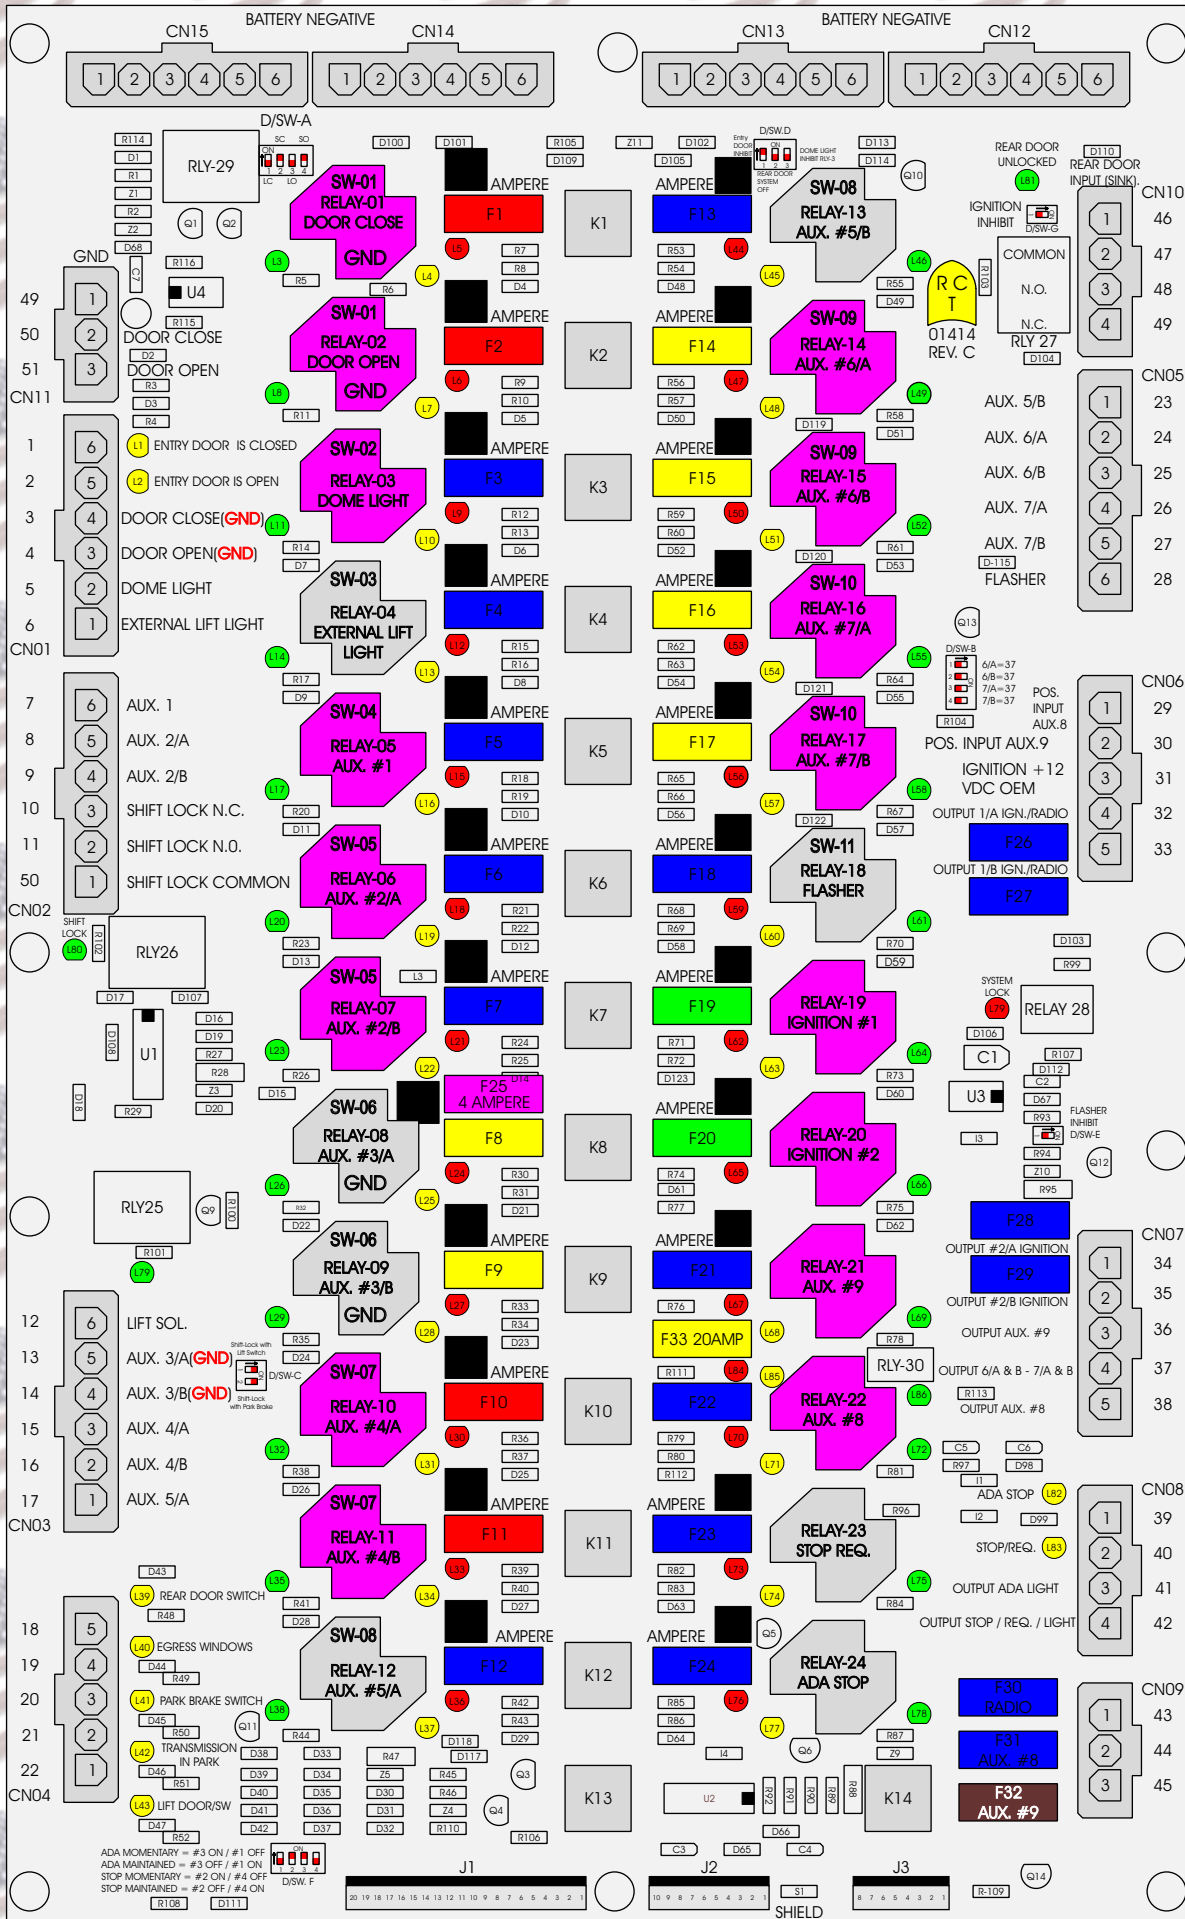

R. C. Tronics Incorporated

RCT-01414-00007

4 AMPERE

10 AMPERE

15 AMPERE

20 AMPERE

25 AMPERE

30 AMPERE

Comes With System

D/SW. F

J1 20 19 18 17 16 15 14 13 12 11 10 9 8 7 6 5 4 3 2 1

J2 10 9 8 7 6 5 4 3 2 1

J3 8 7 6 5 4 3 2 1

SHIELD

R-109