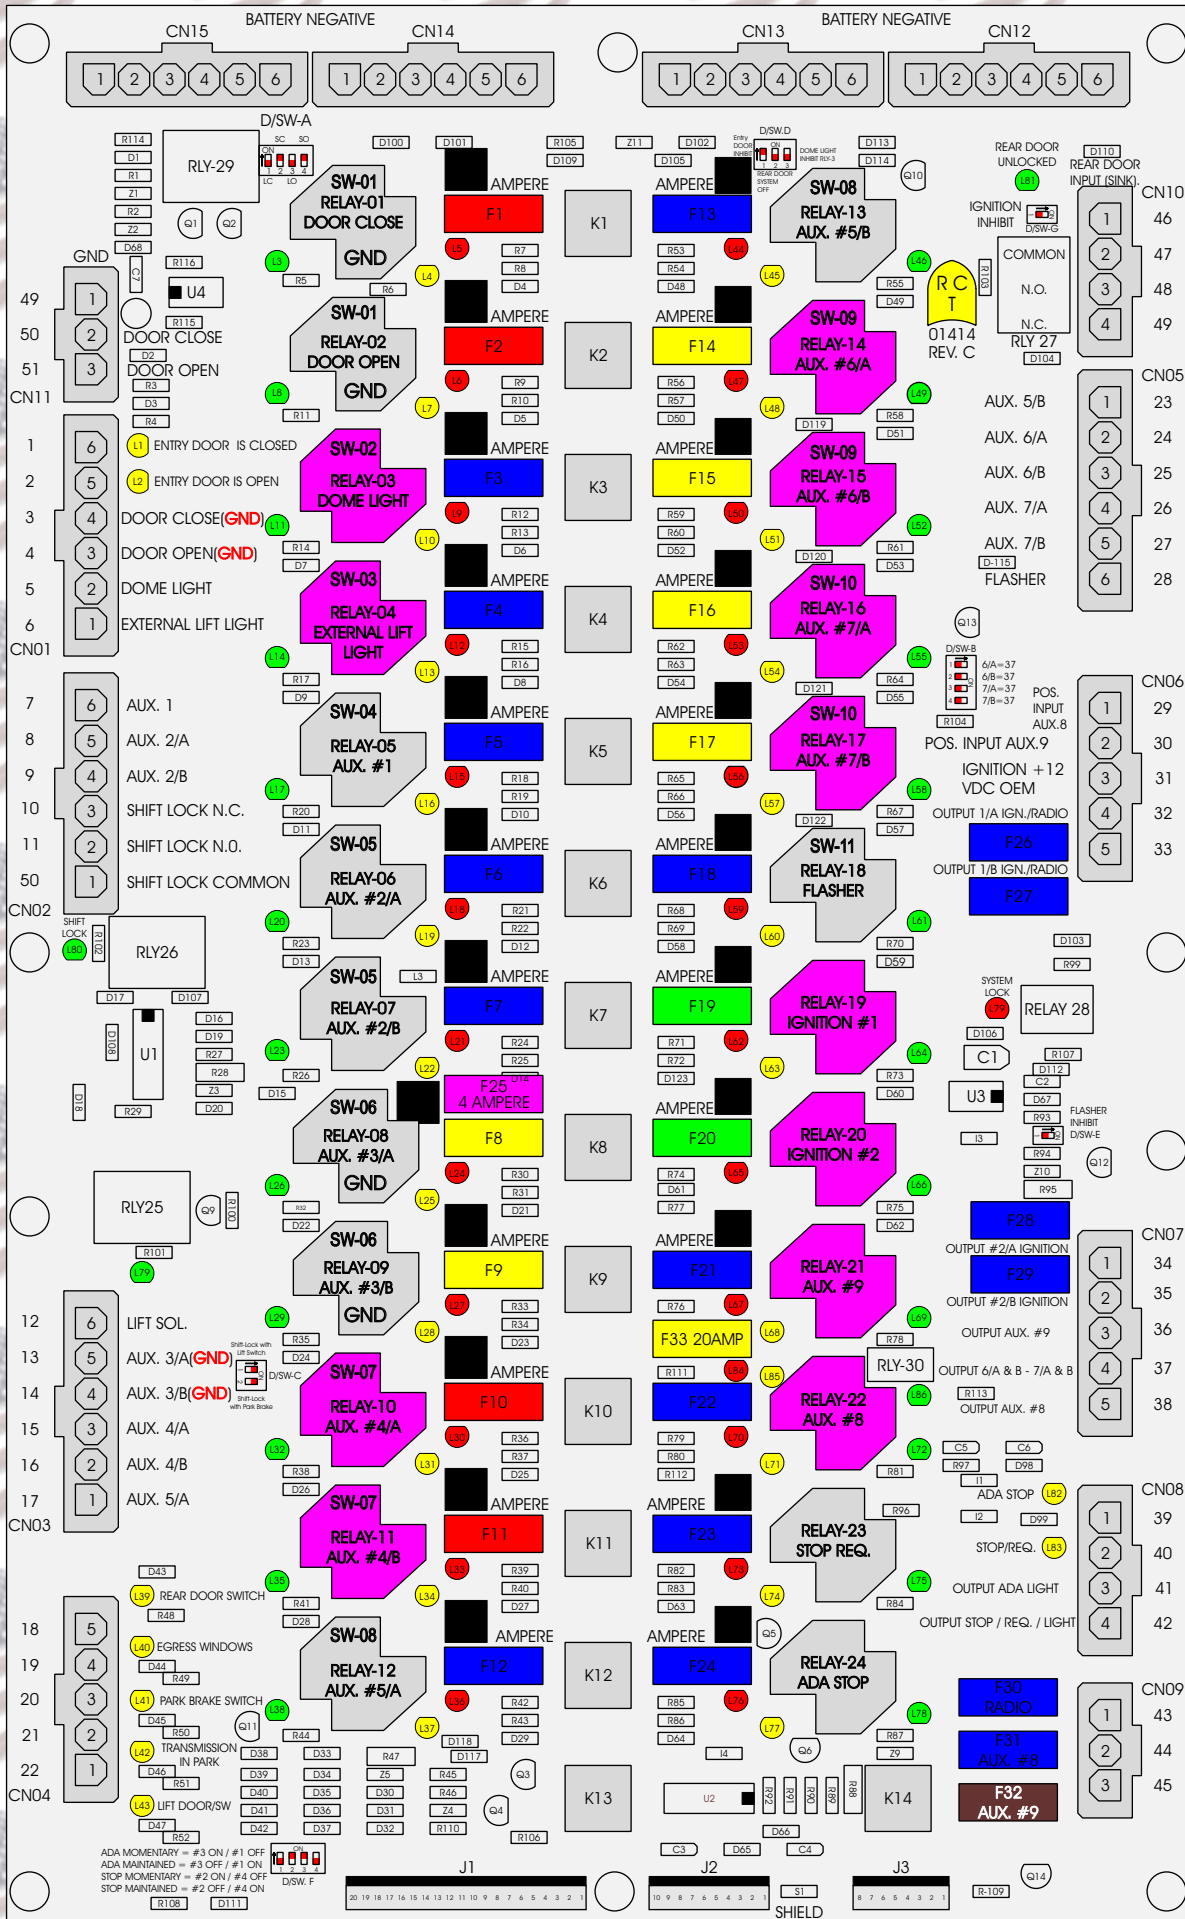

R. C. Tronics Incorporated

RCT-01414-00008

4 AMPERE

10 AMPERE

15 AMPERE

20 AMPERE

25 AMPERE

30 AMPERE

Comes With System

ADA MOMENTARY = #3 ON / #1 OFF
 ADA MAINTAINED = #3 OFF / #1 ON
 STOP MOMENTARY = #2 ON / #4 OFF
 STOP MAINTAINED = #2 OFF / #4 ON