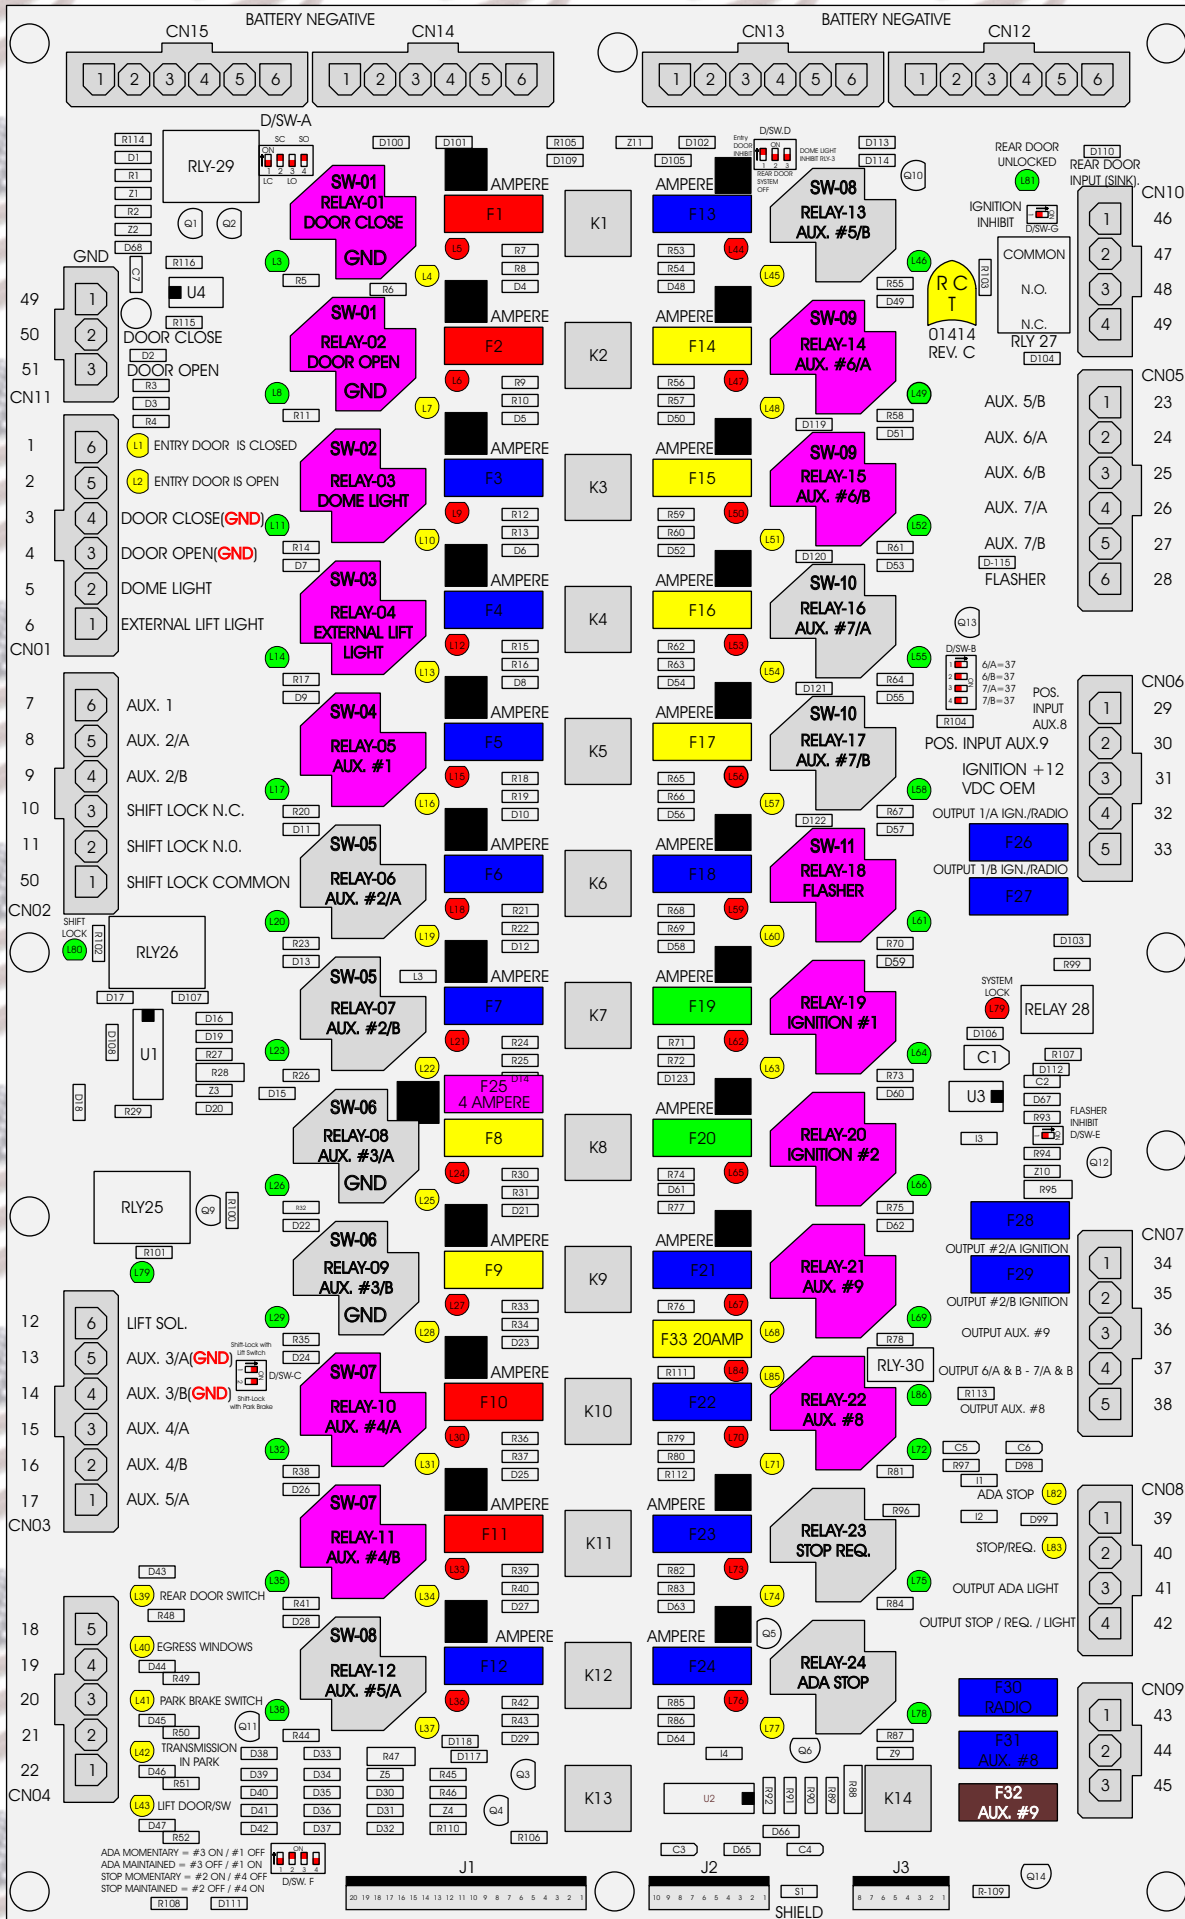

R. C. Tronics Incorporated

RCT-01414-00013

4 AMPERE

10 AMPERE

15 AMPERE

20 AMPERE

25 AMPERE

30 AMPERE

Comes With System

ADA MOMENTARY = #3 ON / #1 OFF
 ADA MAINTAINED = #3 OFF / #1 ON
 STOP MOMENTARY = #2 ON / #4 OFF
 STOP MAINTAINED = #2 OFF / #4 ON

D/SW. F
 R108 R111

J1
 20 19 18 17 16 15 14 13 12 11 10 9 8 7 6 5 4 3 2 1

J2
 10 9 8 7 6 5 4 3 2 1

J3
 8 7 6 5 4 3 2 1

SHIELD

R-109