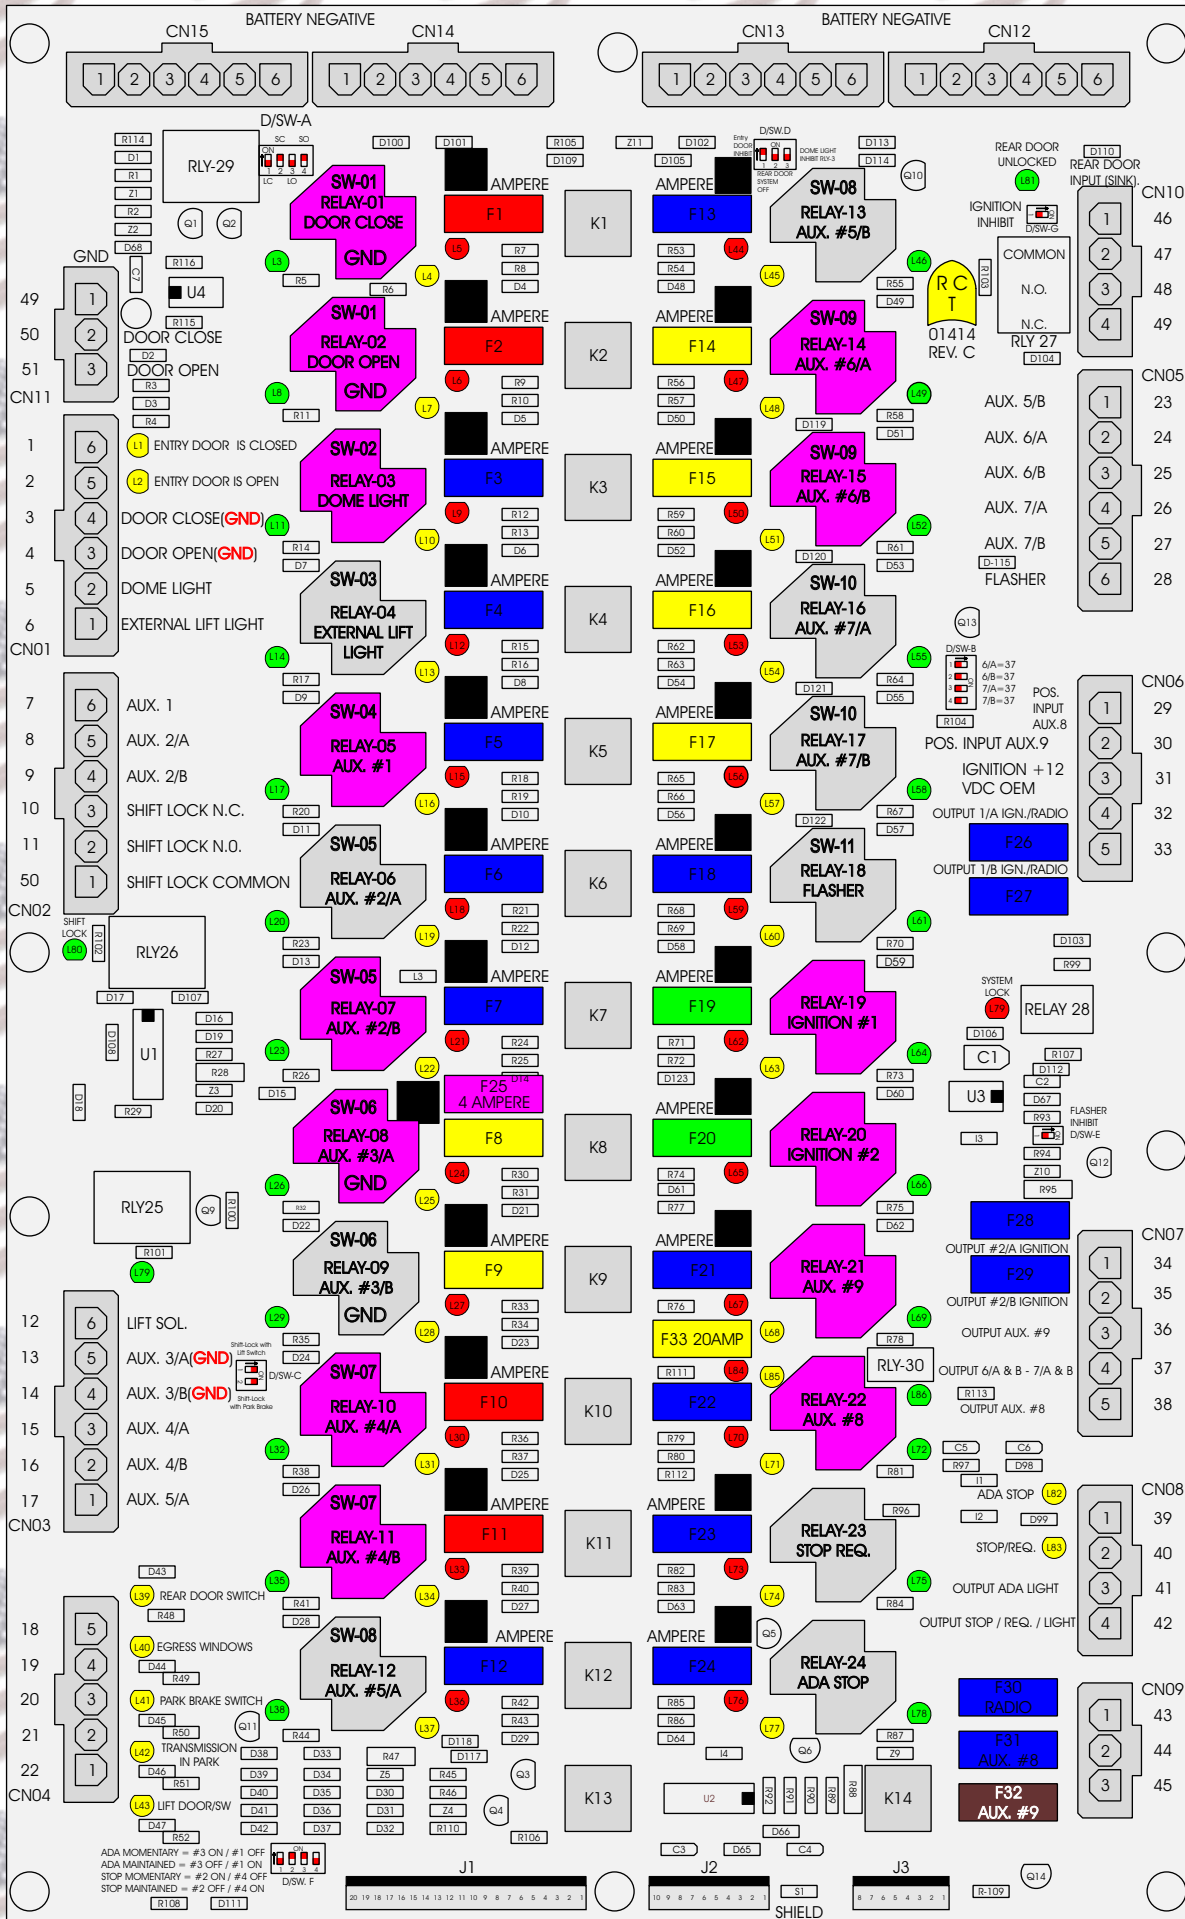

R. C. Tronics Incorporated

RCT-01414-00014

4 AMPERE

10 AMPERE

15 AMPERE

20 AMPERE

25 AMPERE

30 AMPERE

Comes With System

ADA MOMENTARY = #3 ON / #1 OFF
 ADA MAINTAINED = #3 OFF / #1 ON
 STOP MOMENTARY = #2 ON / #4 OFF
 STOP MAINTAINED = #2 OFF / #4 ON

D/SW. F

J1 20 19 18 17 16 15 14 13 12 11 10 9 8 7 6 5 4 3 2 1

J2 10 9 8 7 6 5 4 3 2 1

J3 8 7 6 5 4 3 2 1

SHIELD