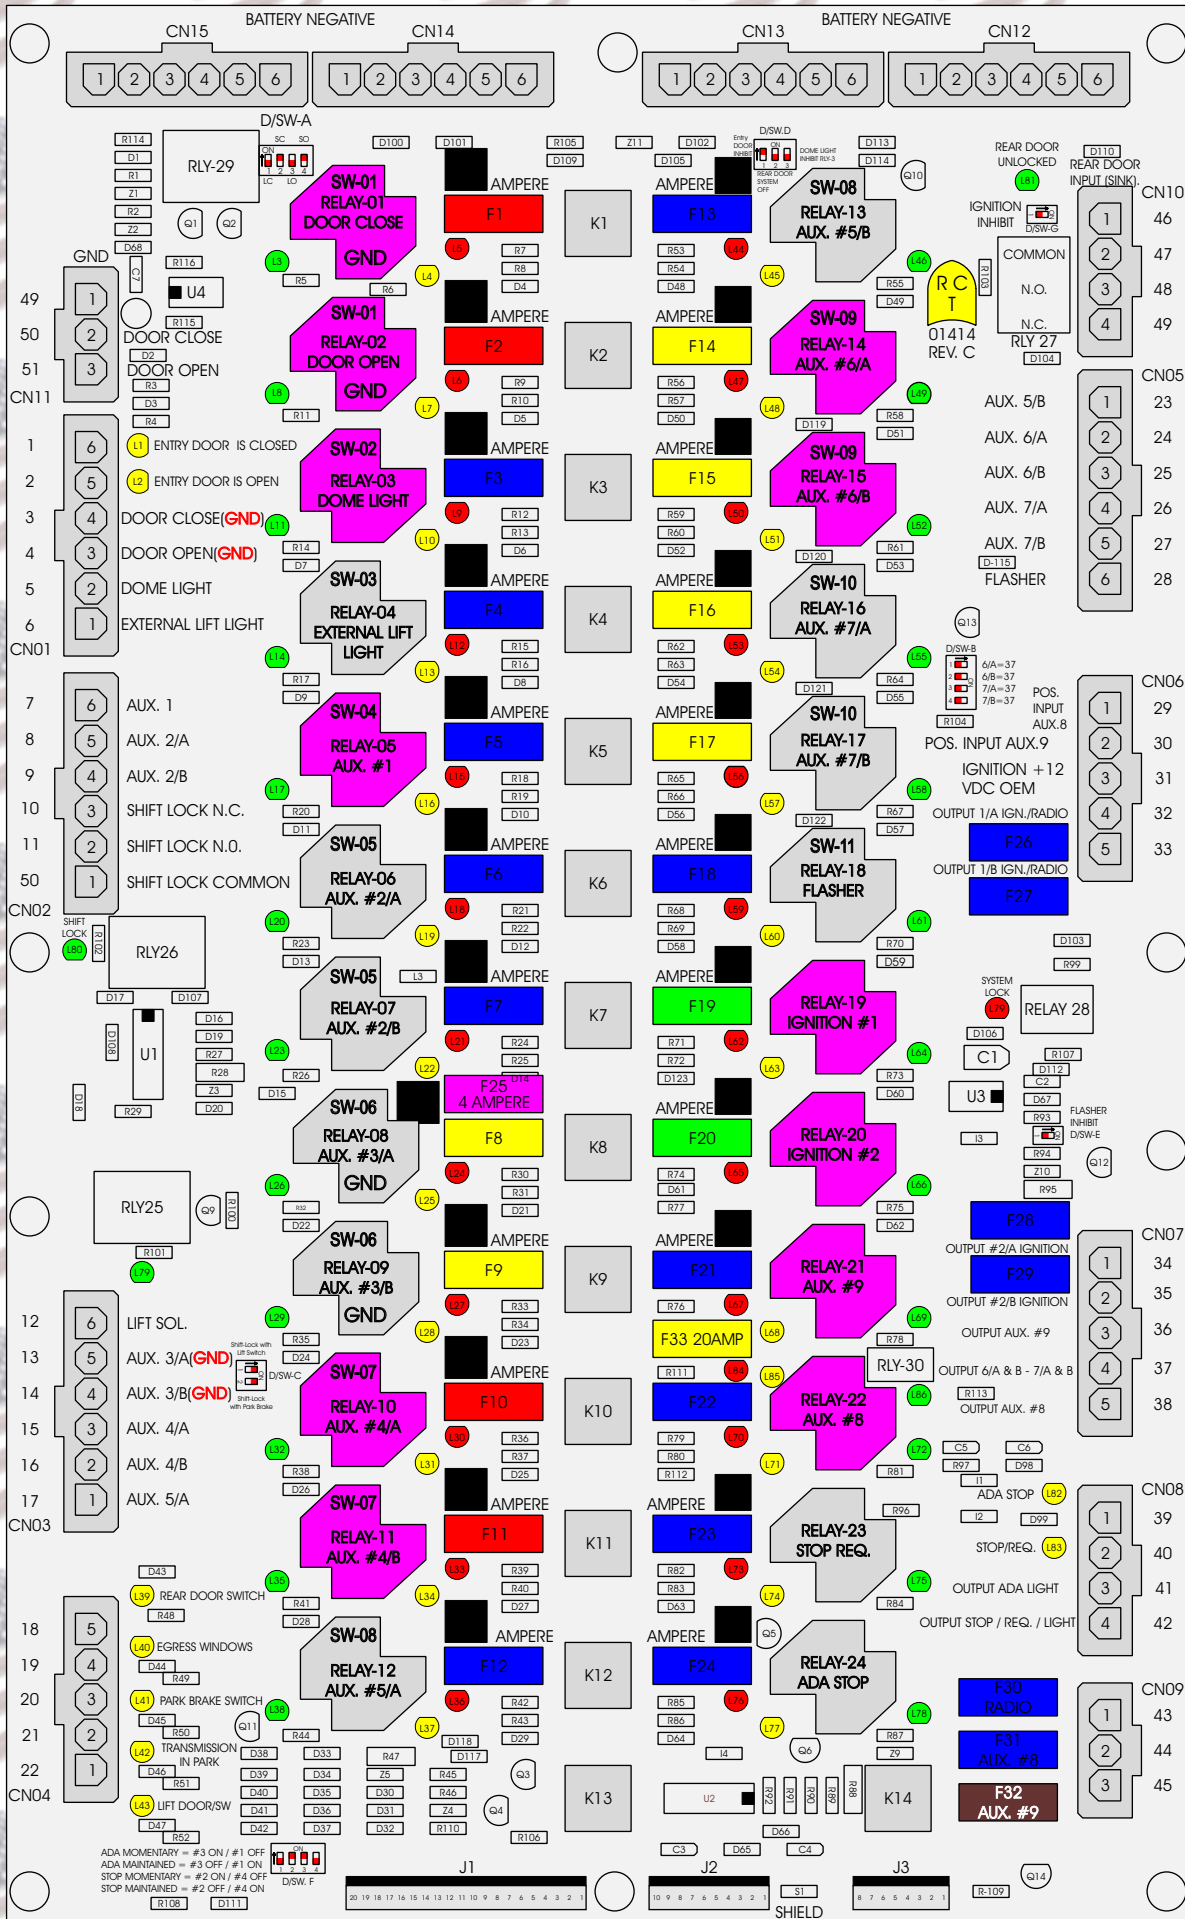

R. C. Tronics Incorporated

RCT-01414-00015

4 AMPERE

10 AMPERE

15 AMPERE

20 AMPERE

25 AMPERE

30 AMPERE

Comes With System

ADA MOMENTARY = #3 ON / #1 OFF
 ADA MAINTAINED = #3 OFF / #1 ON
 STOP MOMENTARY = #2 ON / #4 OFF
 STOP MAINTAINED = #2 OFF / #4 ON

D/SW. F

20 19 18 17 16 15 14 13 12 11 10 9 8 7 6 5 4 3 2 1

10 9 8 7 6 5 4 3 2 1

8 7 6 5 4 3 2 1

SHIELD