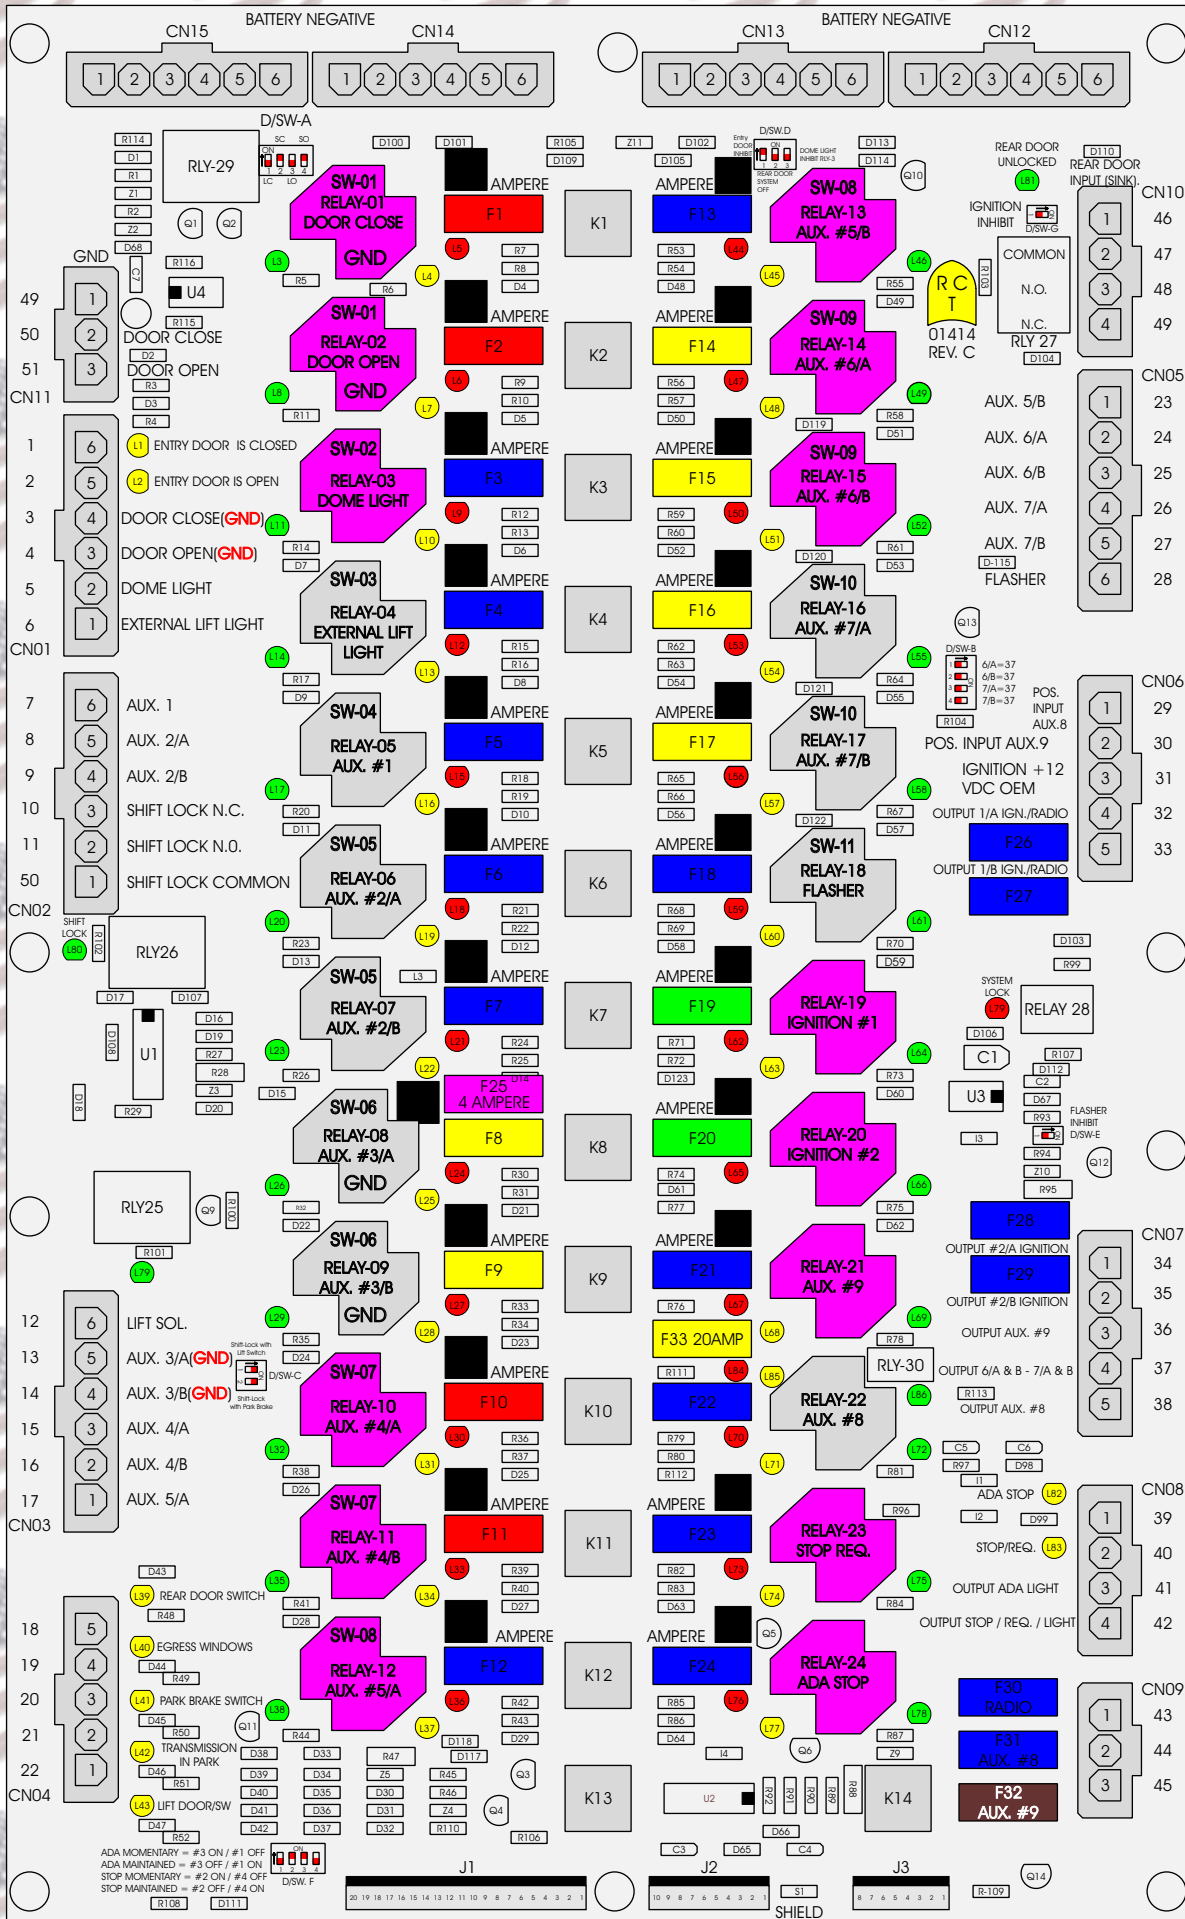

R. C. Tronics Incorporated

RCT-01414-00016

4 AMPERE

10 AMPERE

15 AMPERE

20 AMPERE

25 AMPERE

30 AMPERE

Comes With System

ADA MOMENTARY = #3 ON / #1 OFF
 ADA MAINTAINED = #3 OFF / #1 ON
 STOP MOMENTARY = #2 ON / #4 OFF
 STOP MAINTAINED = #2 OFF / #4 ON

D/SW. F
 D/SW. A
 D/SW. B
 D/SW. C
 D/SW. D

J1 20 19 18 17 16 15 14 13 12 11 10 9 8 7 6 5 4 3 2 1

J2 10 9 8 7 6 5 4 3 2 1

J3 8 7 6 5 4 3 2 1

SHIELD

R-109