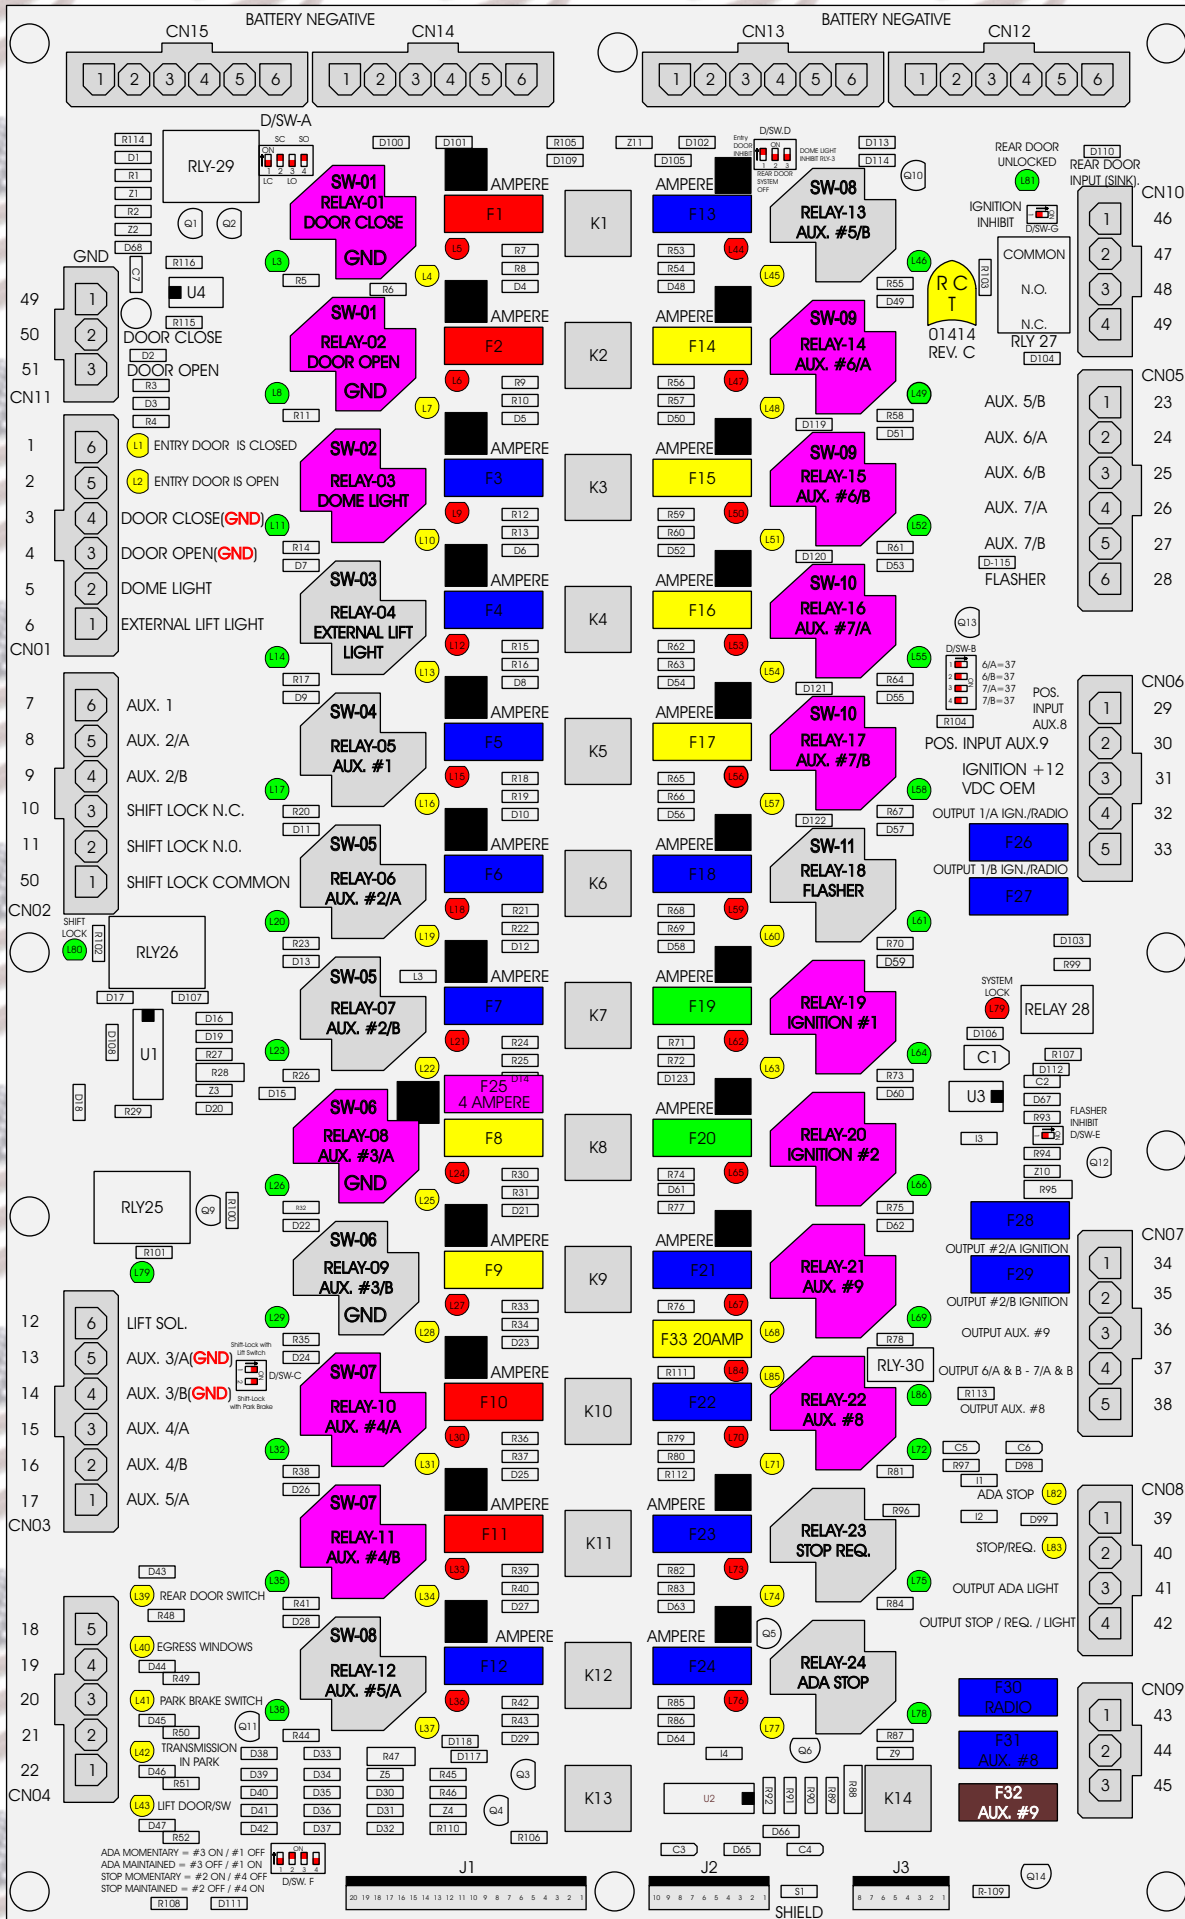

R. C. Tronics Incorporated

RCT-01414-00017

4 AMPERE

10 AMPERE

15 AMPERE

20 AMPERE

25 AMPERE

30 AMPERE

Comes With System

ADA MOMENTARY = #3 ON / #1 OFF
 ADA MAINTAINED = #3 OFF / #1 ON
 STOP MOMENTARY = #2 ON / #4 OFF
 STOP MAINTAINED = #2 OFF / #4 ON

D/SW. F

J1 20 19 18 17 16 15 14 13 12 11 10 9 8 7 6 5 4 3 2 1

J2 10 9 8 7 6 5 4 3 2 1

J3 8 7 6 5 4 3 2 1

SHIELD