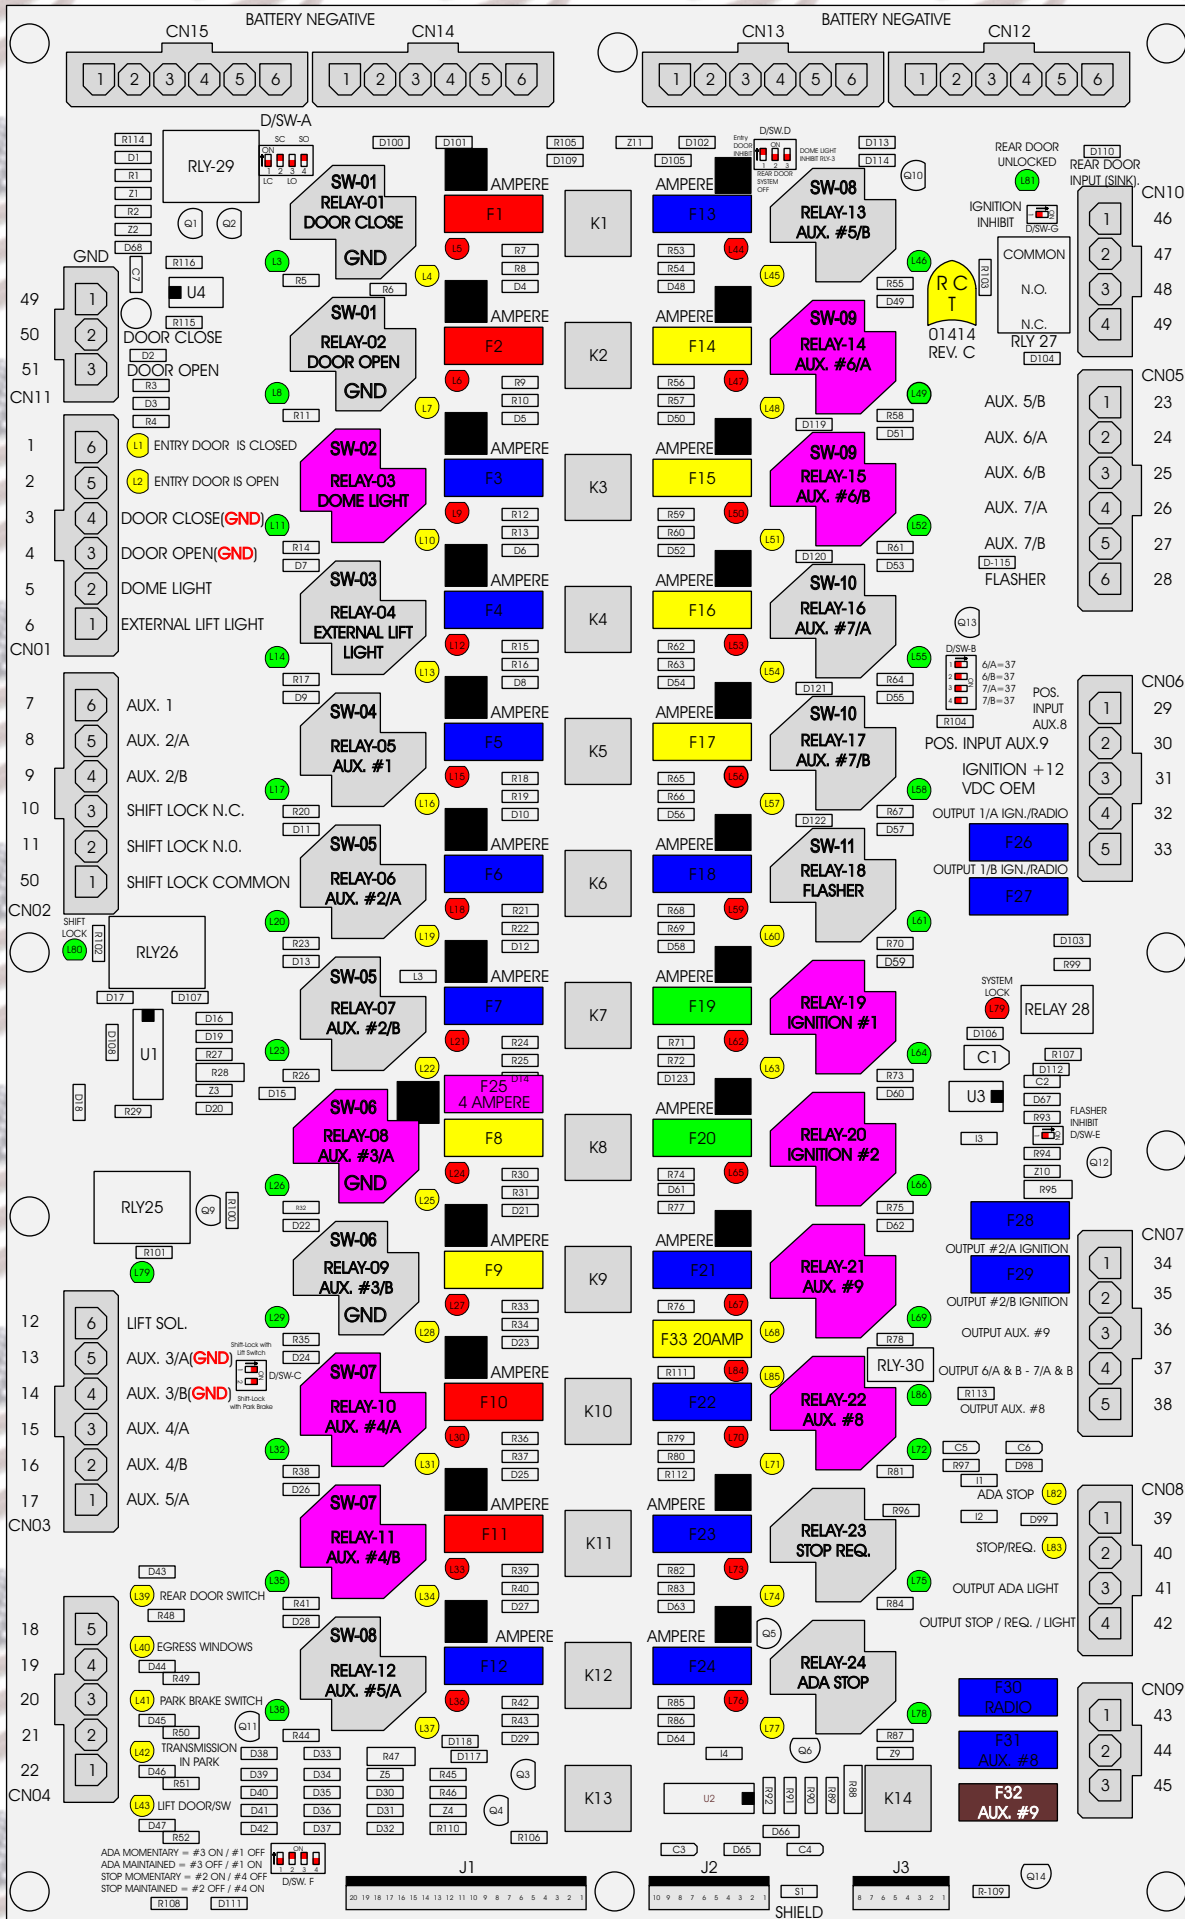

R. C. Tronics Incorporated

RCT-01414-00018

4 AMPERE

10 AMPERE

15 AMPERE

20 AMPERE

25 AMPERE

30 AMPERE

Comes With System

ADA MOMENTARY = #3 ON / #1 OFF
 ADA MAINTAINED = #3 OFF / #1 ON
 STOP MOMENTARY = #2 ON / #4 OFF
 STOP MAINTAINED = #2 OFF / #4 ON

J1 20 19 18 17 16 15 14 13 12 11 10 9 8 7 6 5 4 3 2 1

J2 10 9 8 7 6 5 4 3 2 1

J3 8 7 6 5 4 3 2 1

SHIELD