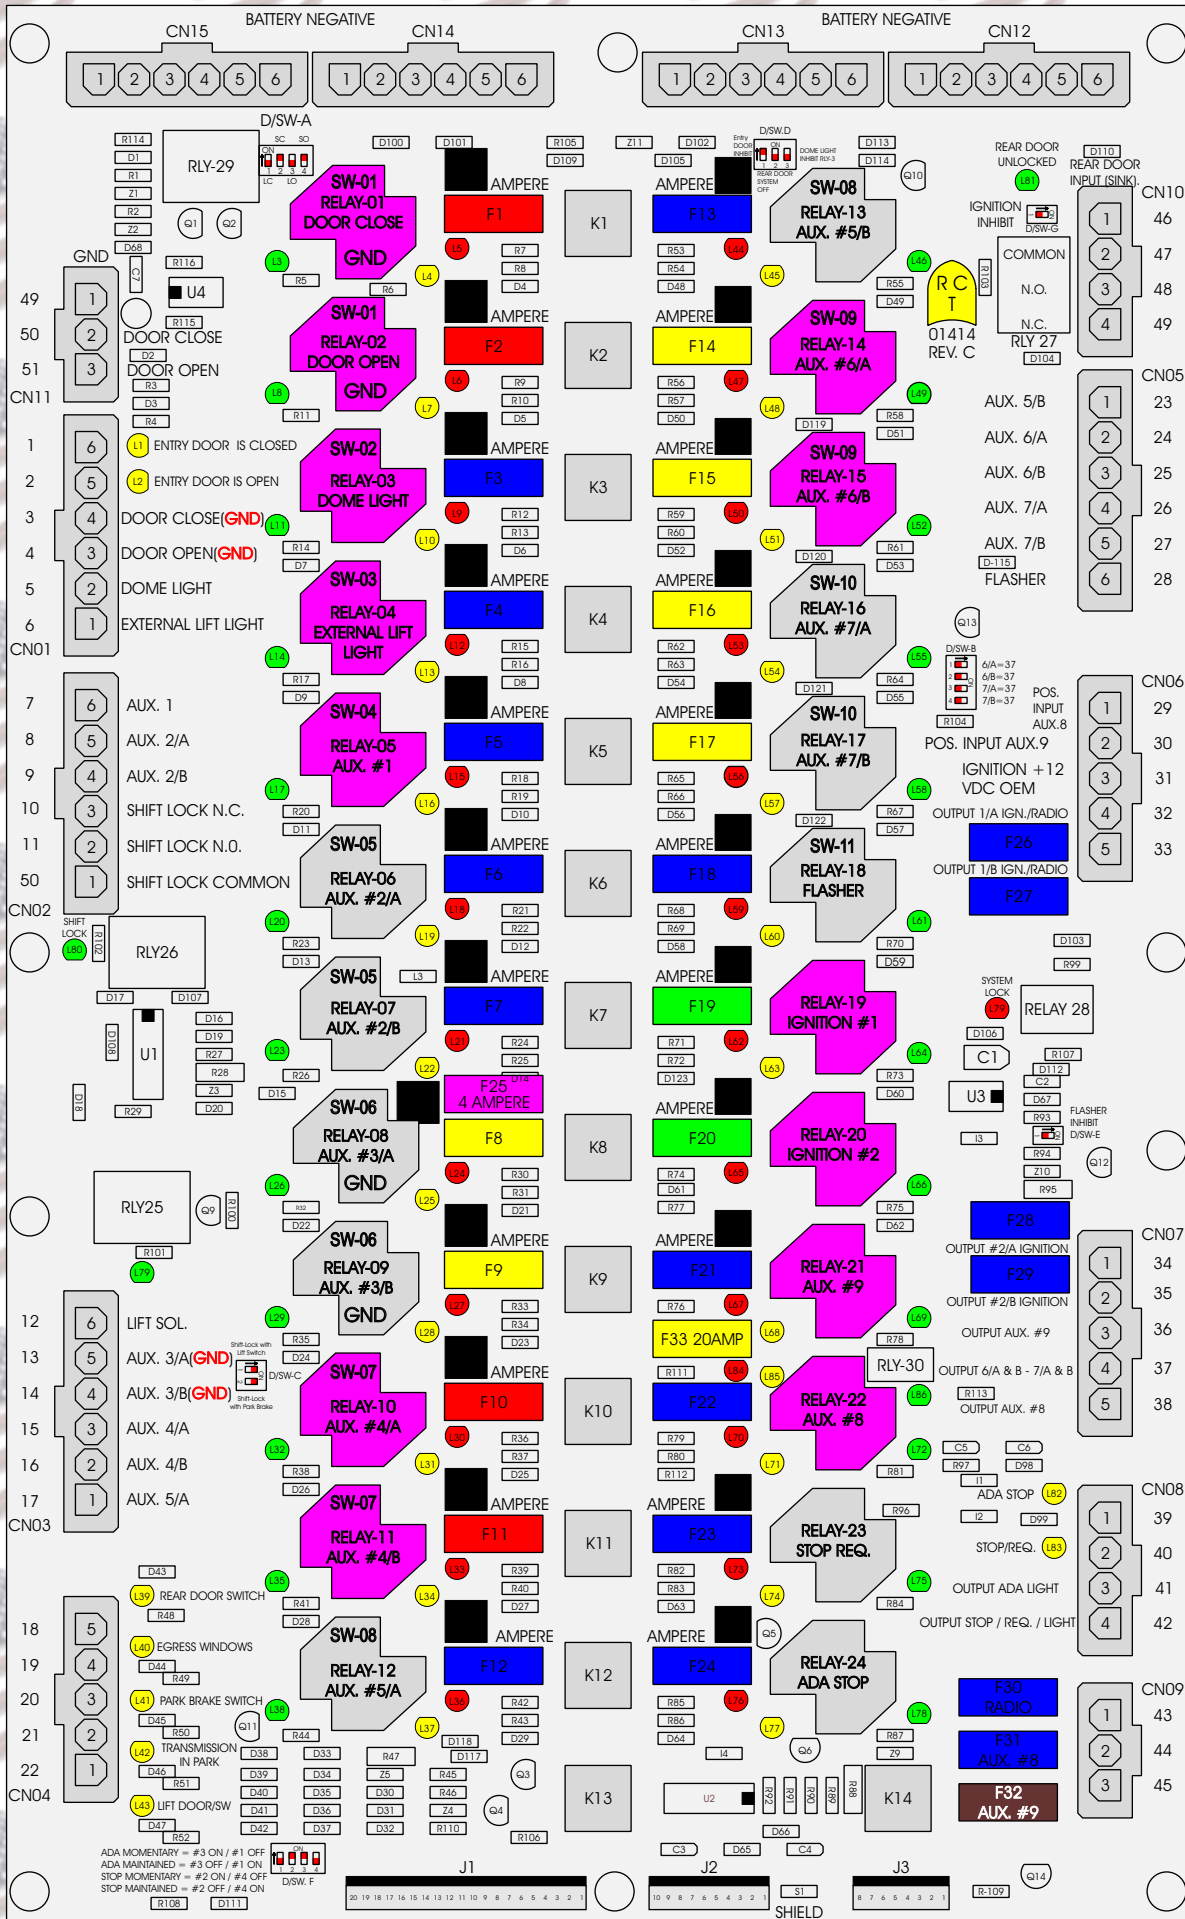

R. C. Tronics Incorporated

RCT-01414-00020

4 AMPERE

10 AMPERE

15 AMPERE

20 AMPERE

25 AMPERE

30 AMPERE

Comes With System

ADA MOMENTARY = #3 ON / #1 OFF
 ADA MAINTAINED = #3 OFF / #1 ON
 STOP MOMENTARY = #2 ON / #4 OFF
 STOP MAINTAINED = #2 OFF / #4 ON

D/SW. F

J1 20 19 18 17 16 15 14 13 12 11 10 9 8 7 6 5 4 3 2 1

J2 10 9 8 7 6 5 4 3 2 1

J3 8 7 6 5 4 3 2 1

SHIELD