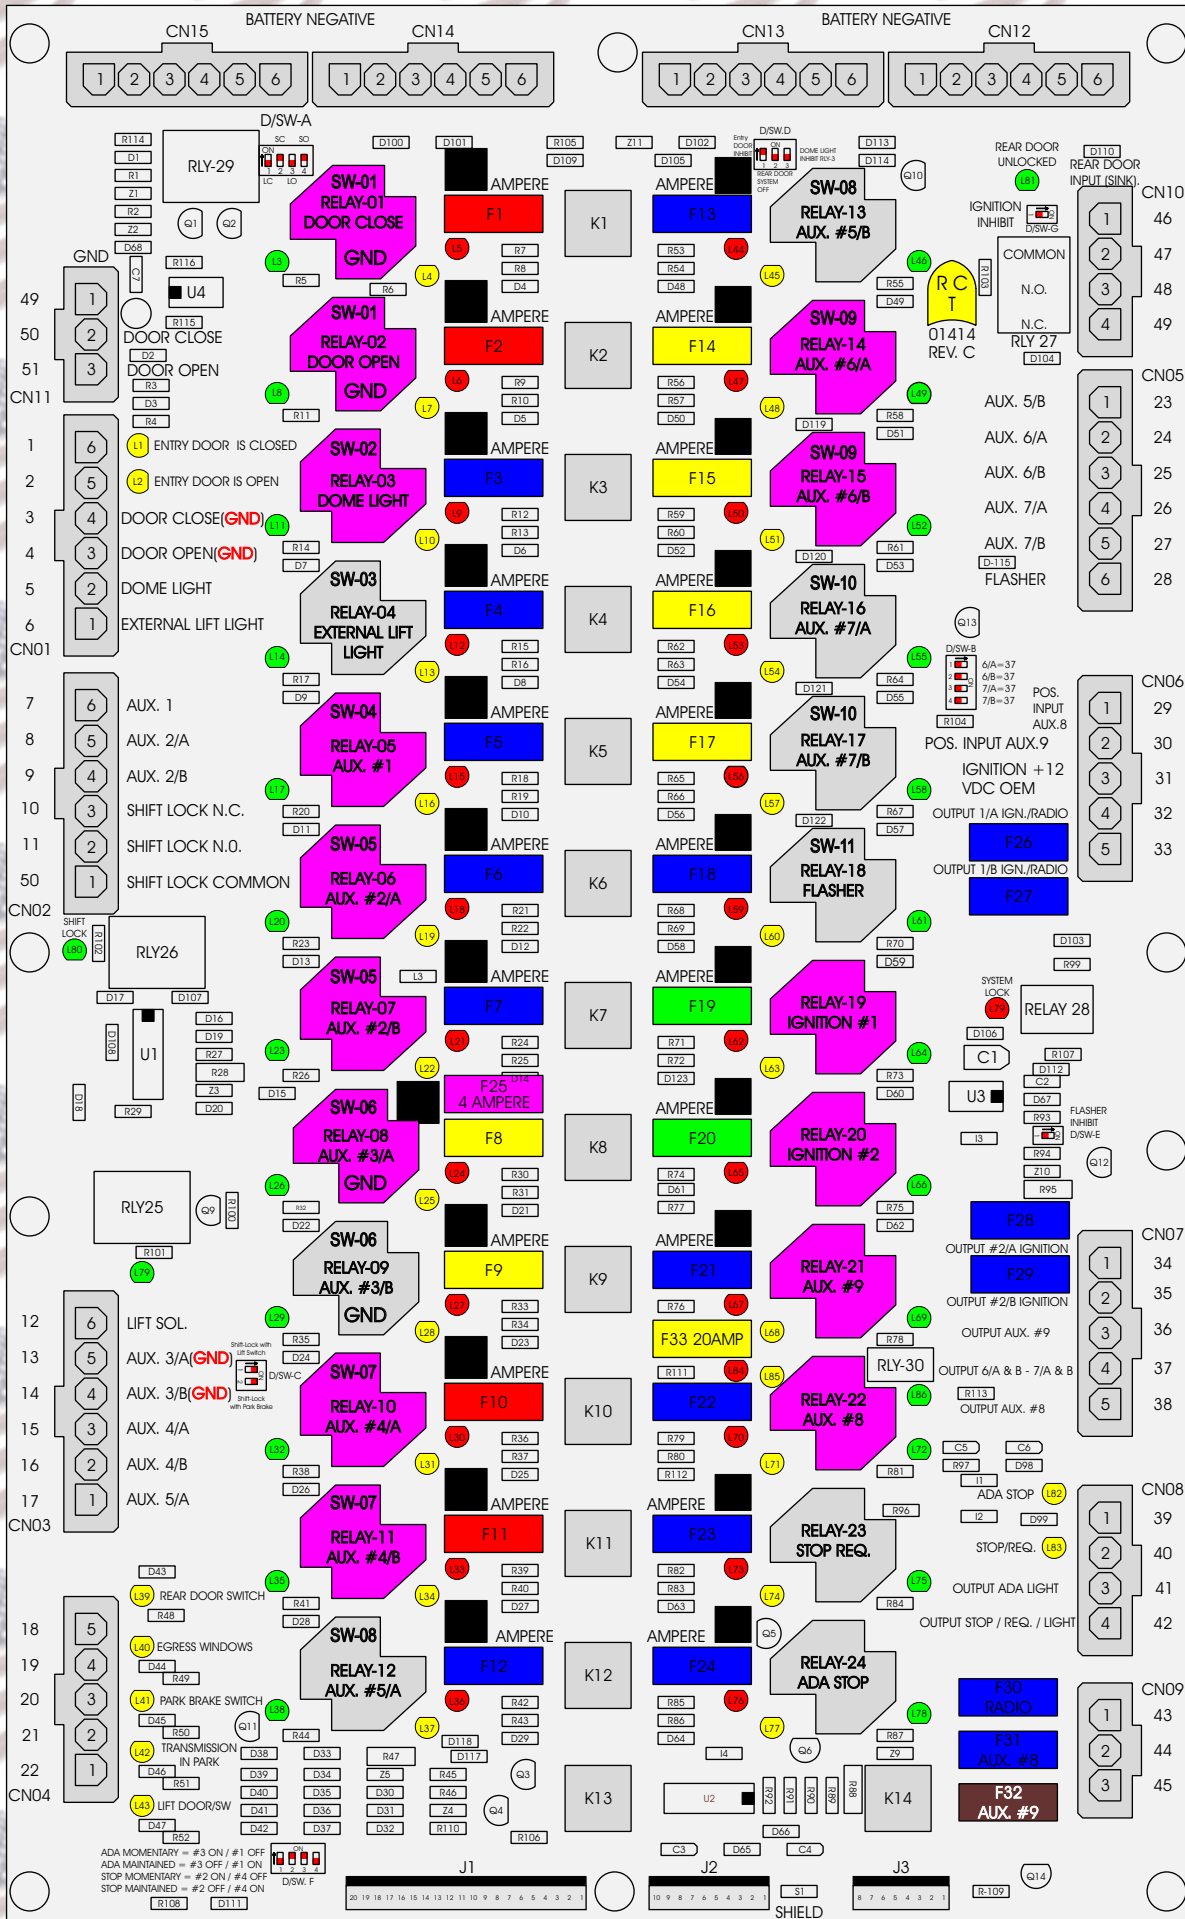

R. C. Tronics Incorporated

RCT-01414-00021

4 AMPERE

10 AMPERE

15 AMPERE

20 AMPERE

25 AMPERE

30 AMPERE

Comes With System

ADA MOMENTARY = #3 ON / #1 OFF
 ADA MAINTAINED = #3 OFF / #1 ON
 STOP MOMENTARY = #2 ON / #4 OFF
 STOP MAINTAINED = #2 OFF / #4 ON

D/SW. F

J1 20 19 18 17 16 15 14 13 12 11 10 9 8 7 6 5 4 3 2 1

J2 10 9 8 7 6 5 4 3 2 1

J3 8 7 6 5 4 3 2 1

SHIELD