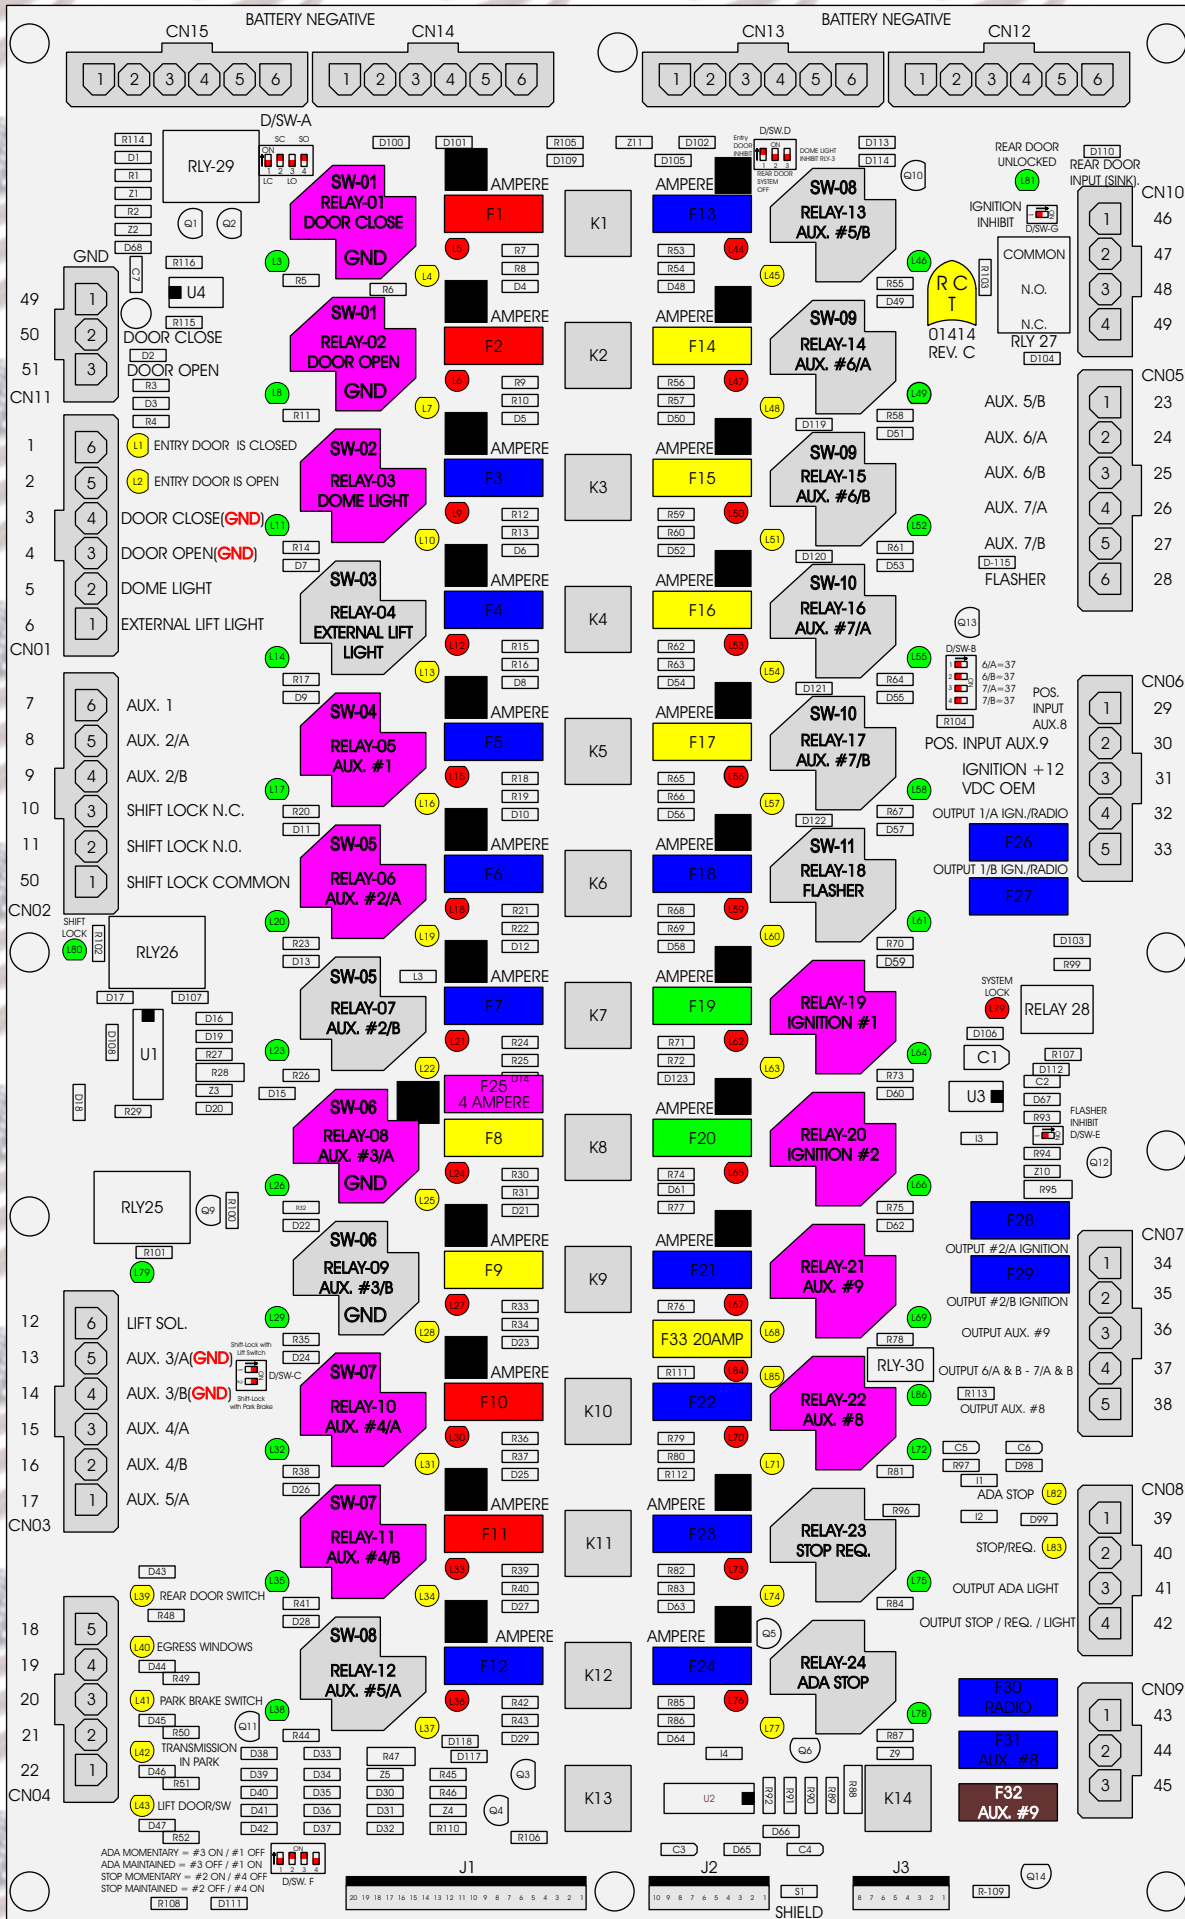

R. C. Tronics Incorporated

RCT-01414-00022

4 AMPERE

10 AMPERE

15 AMPERE

20 AMPERE

25 AMPERE

30 AMPERE

Comes With System

ADA MOMENTARY = #3 ON / #1 OFF
 ADA MAINTAINED = #3 OFF / #1 ON
 STOP MOMENTARY = #2 ON / #4 OFF
 STOP MAINTAINED = #2 OFF / #4 ON