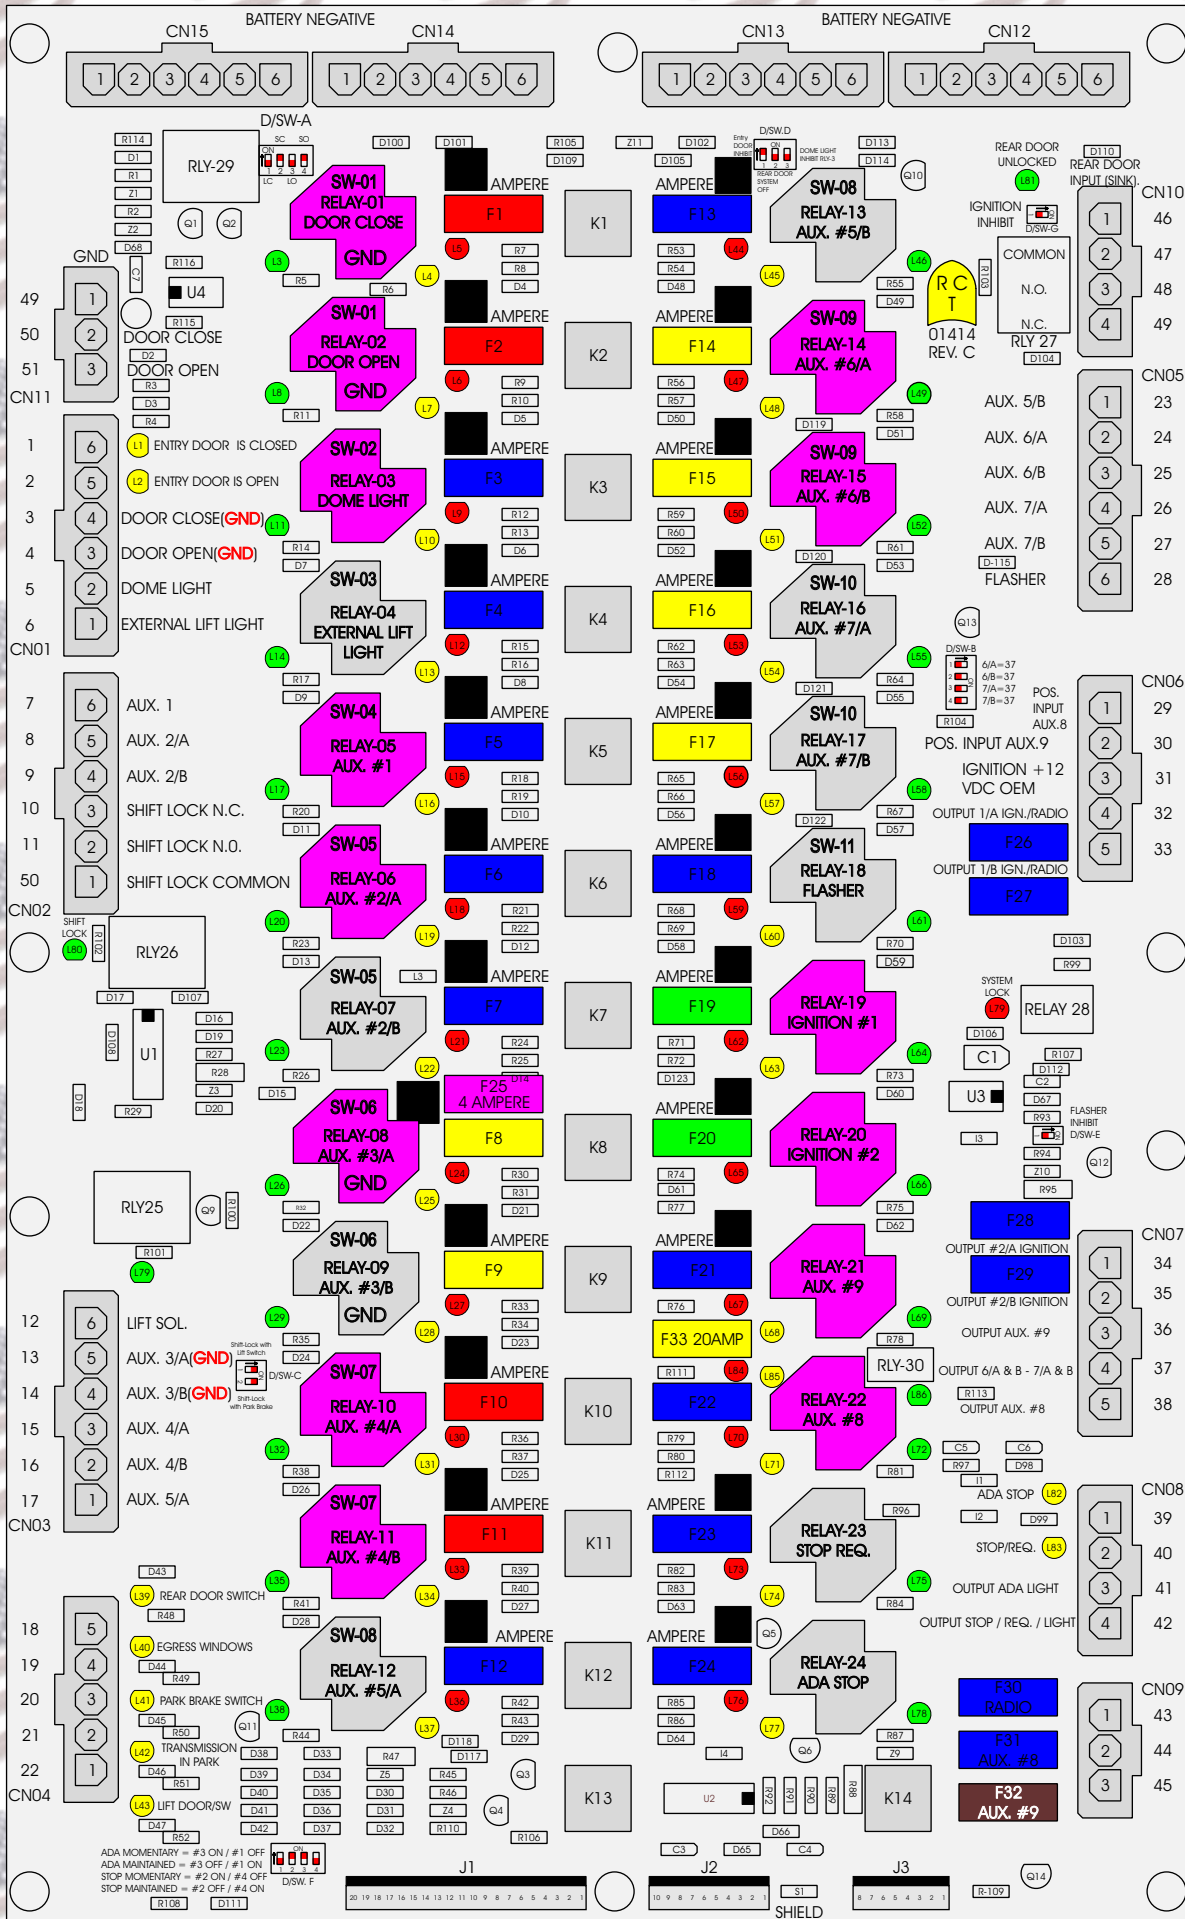

R. C. Tronics Incorporated

RCT-01414-00023

4 AMPERE

10 AMPERE

15 AMPERE

20 AMPERE

25 AMPERE

30 AMPERE

Comes With System

ADA MOMENTARY = #3 ON / #1 OFF
 ADA MAINTAINED = #3 OFF / #1 ON
 STOP MOMENTARY = #2 ON / #4 OFF
 STOP MAINTAINED = #2 OFF / #4 ON

D/SW. F

J1 20 19 18 17 16 15 14 13 12 11 10 9 8 7 6 5 4 3 2 1

J2 10 9 8 7 6 5 4 3 2 1

J3 8 7 6 5 4 3 2 1

SHIELD