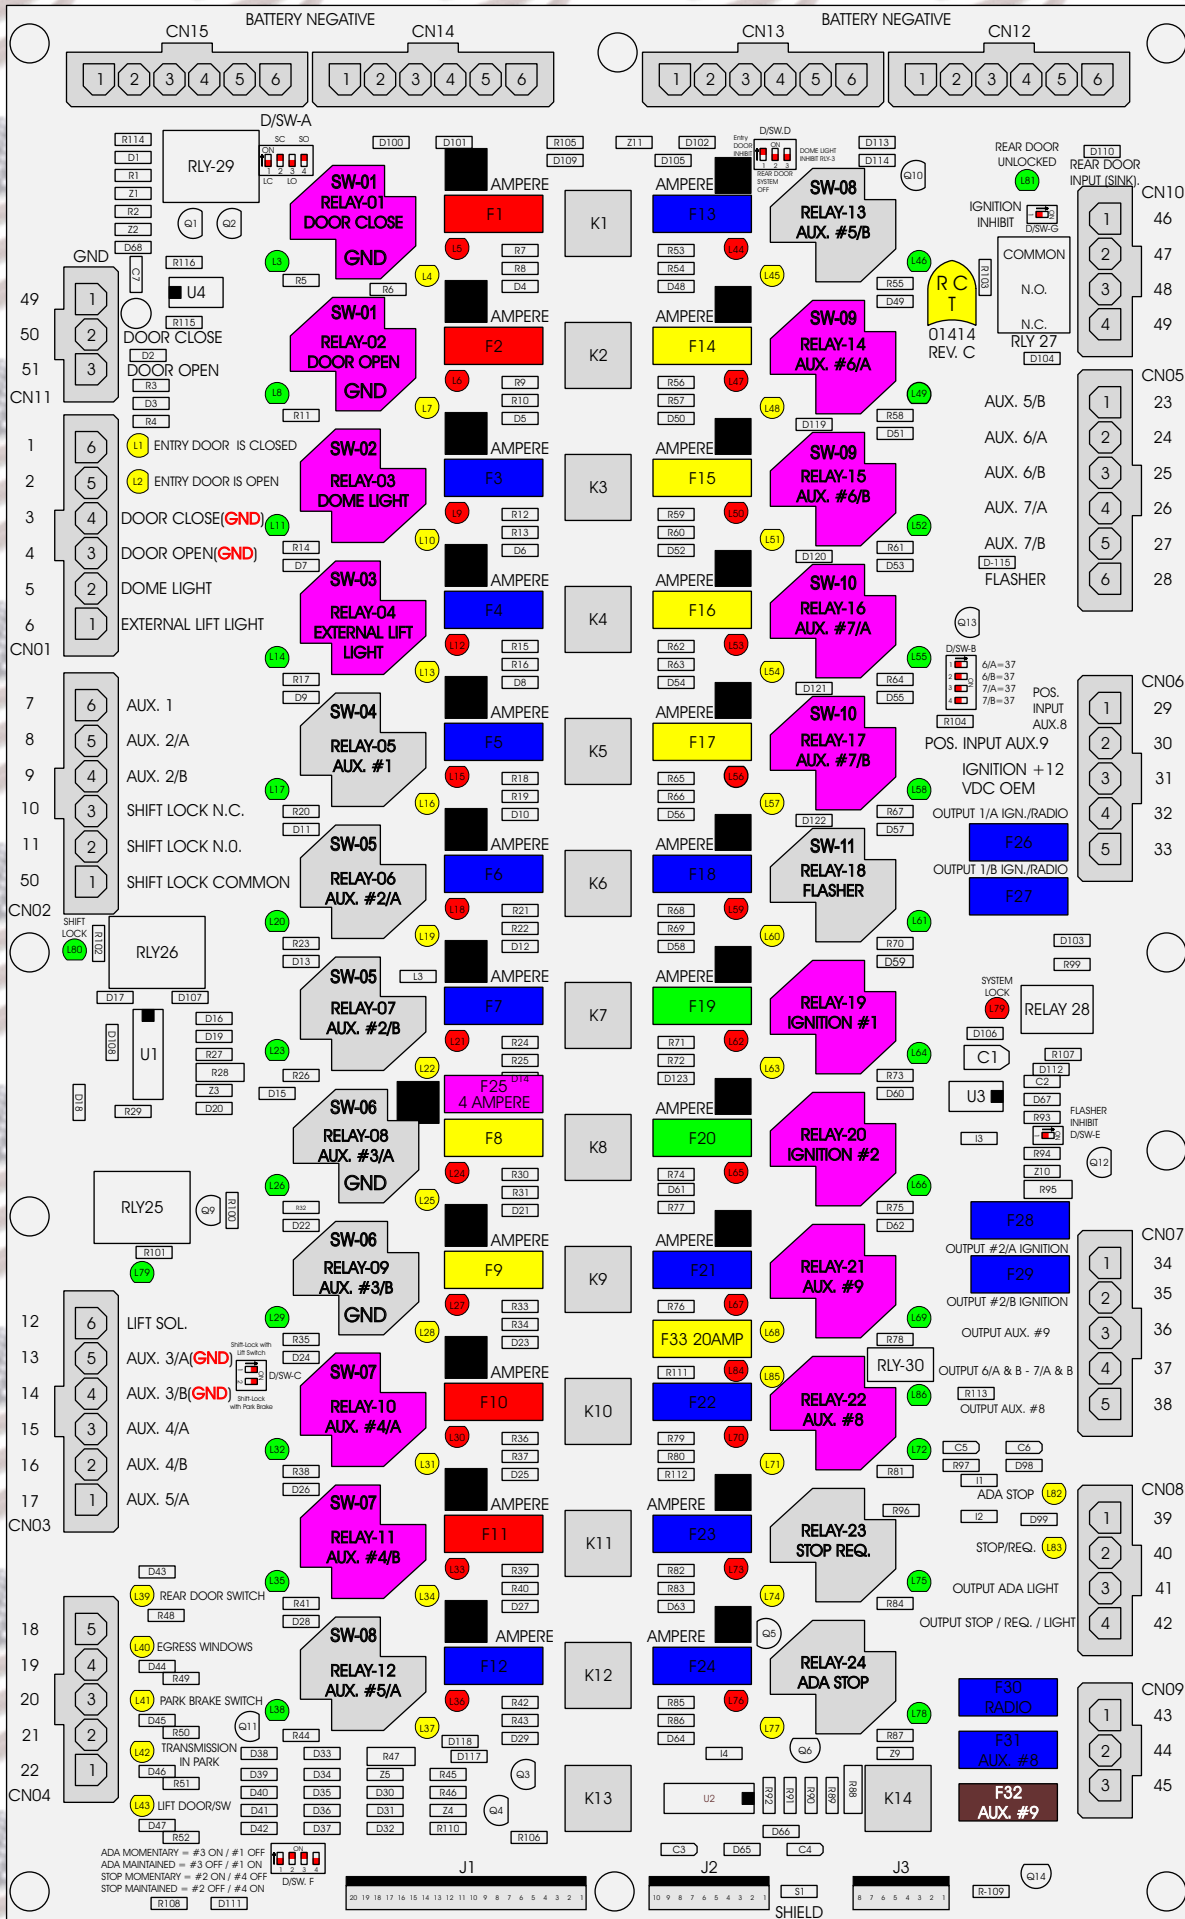

R. C. Tronics Incorporated

RCT-01414-00024

4 AMPERE

10 AMPERE

15 AMPERE

20 AMPERE

25 AMPERE

30 AMPERE

Comes With System

ADA MOMENTARY = #3 ON / #1 OFF
 ADA MAINTAINED = #3 OFF / #1 ON
 STOP MOMENTARY = #2 ON / #4 OFF
 STOP MAINTAINED = #2 OFF / #4 ON

D/SW. F

20 19 18 17 16 15 14 13 12 11 10 9 8 7 6 5 4 3 2 1

10 9 8 7 6 5 4 3 2 1

8 7 6 5 4 3 2 1

SHIELD