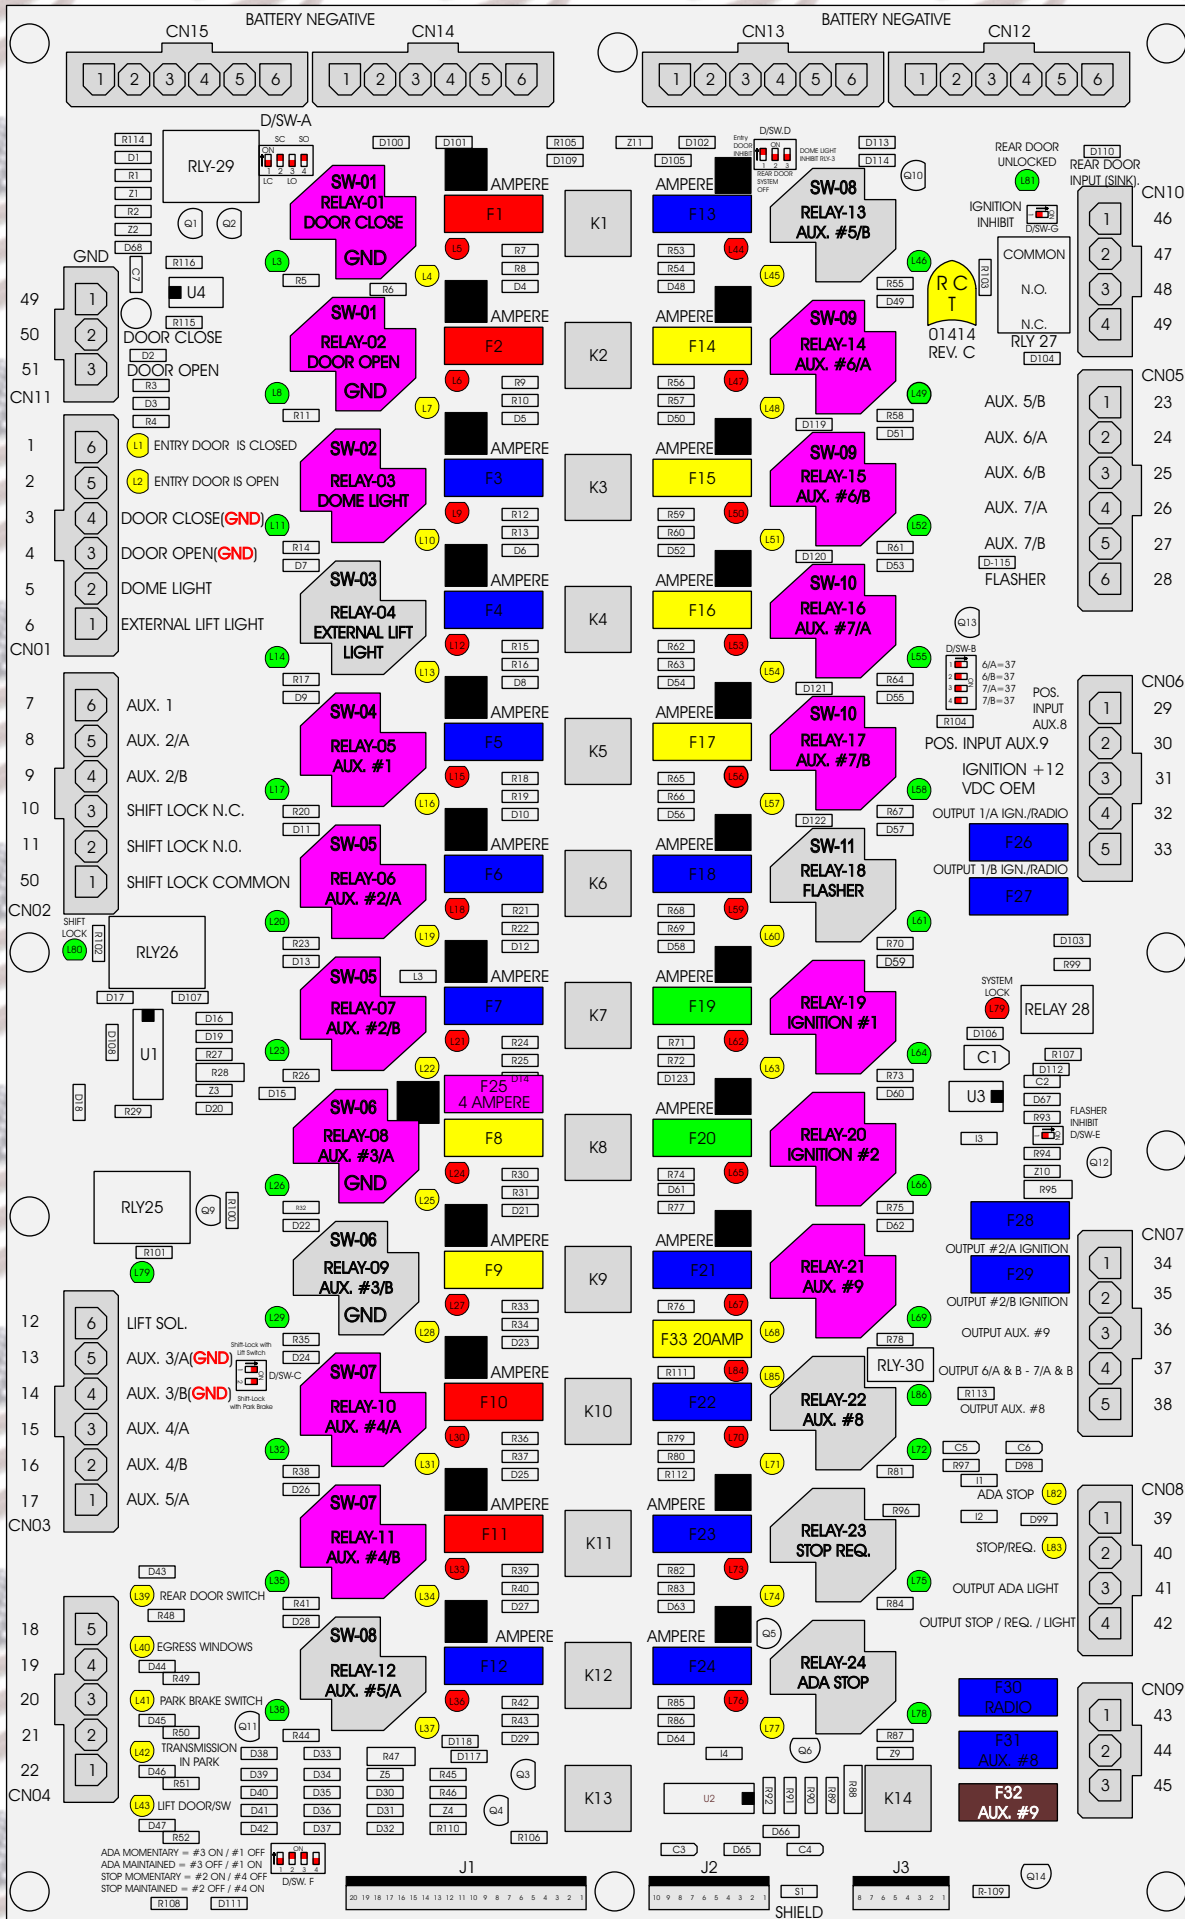

R. C. Tronics Incorporated

RCT-01414-00025

4 AMPERE

10 AMPERE

15 AMPERE

20 AMPERE

25 AMPERE

30 AMPERE

Comes With System

ADA MOMENTARY = #3 ON / #1 OFF
 ADA MAINTAINED = #3 OFF / #1 ON
 STOP MOMENTARY = #2 ON / #4 OFF
 STOP MAINTAINED = #2 OFF / #4 ON

D/SW. F

20 19 18 17 16 15 14 13 12 11 10 9 8 7 6 5 4 3 2 1

10 9 8 7 6 5 4 3 2 1

8 7 6 5 4 3 2 1

SHIELD